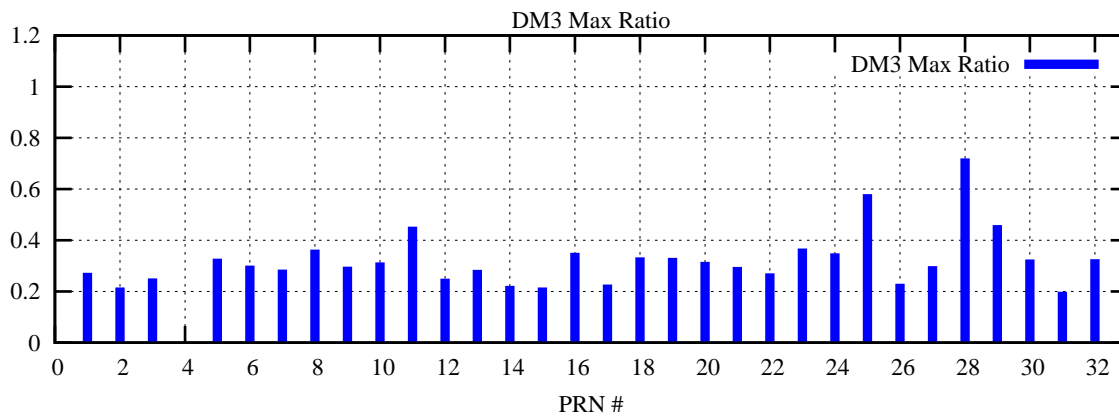

Ratio (PRN Bias/Threshold)

GpsWeek 2070 Day 4

Skinny (Type 0): PRN 8 22  
Broad (Type 2): PRN 7 15 17 21 24