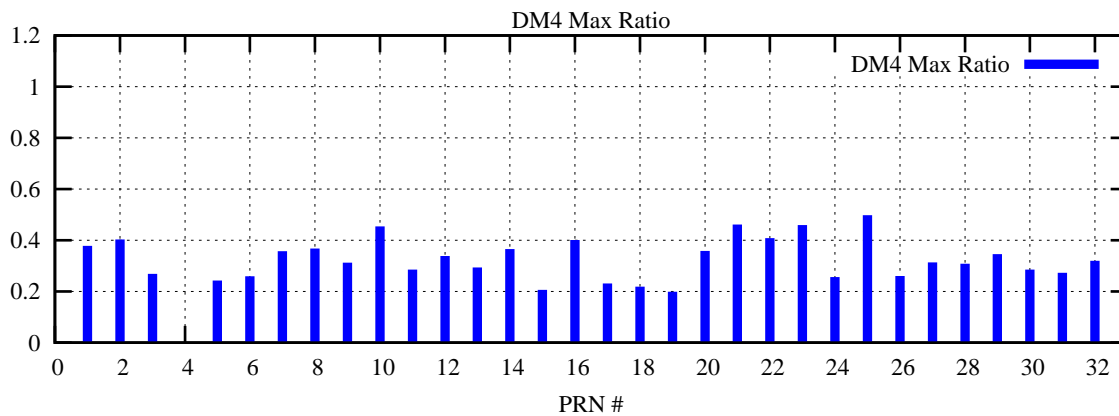

Ratio (PRN Bias/Threshold)

GpsWeek 2070 Day 4

Skinny (Type 0): PRN 8 22  
Broad (Type 2): PRN 7 15 17 21 24