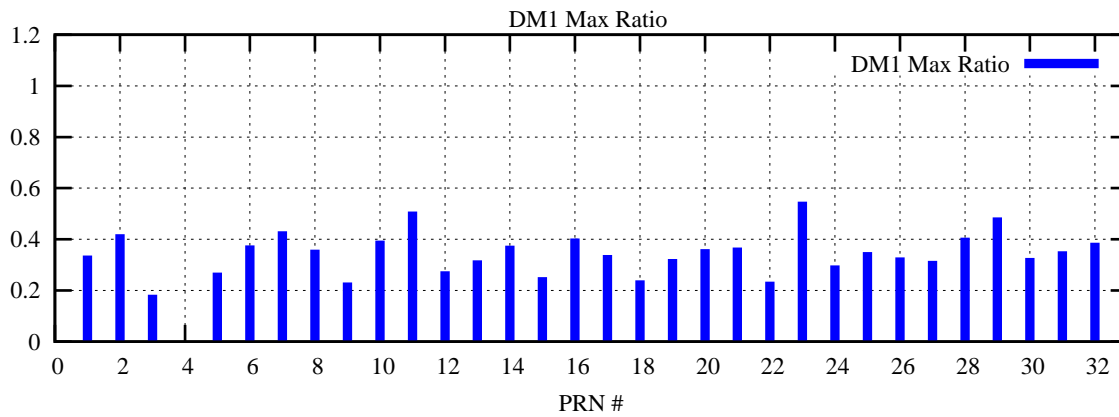

Ratio (PRN Bias/Threshold)

GpsWeek 2070 Day 4

Skinny (Type 0): PRN 8 22  
Broad (Type 2): PRN 7 15 17 21 24