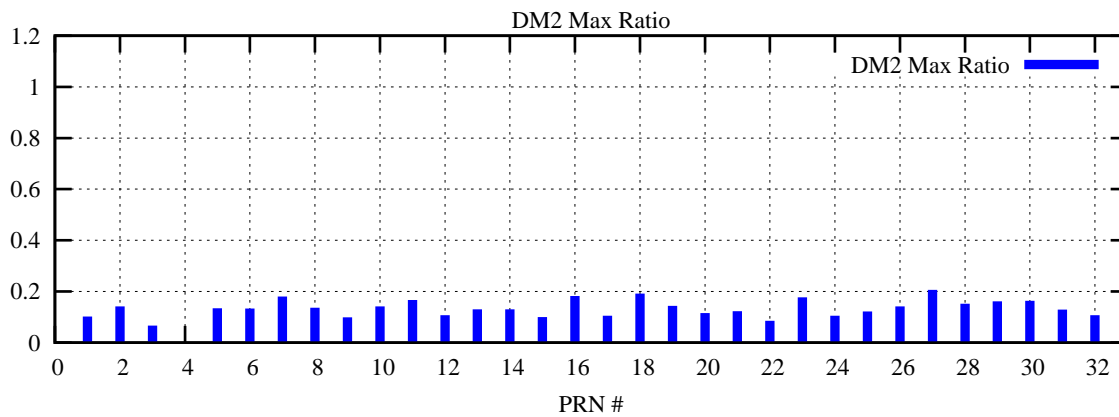

Ratio (PRN Bias/Threshold)

GpsWeek 2070 Day 4

Skinny (Type 0): PRN 8 22  
Broad (Type 2): PRN 7 15 17 21 24