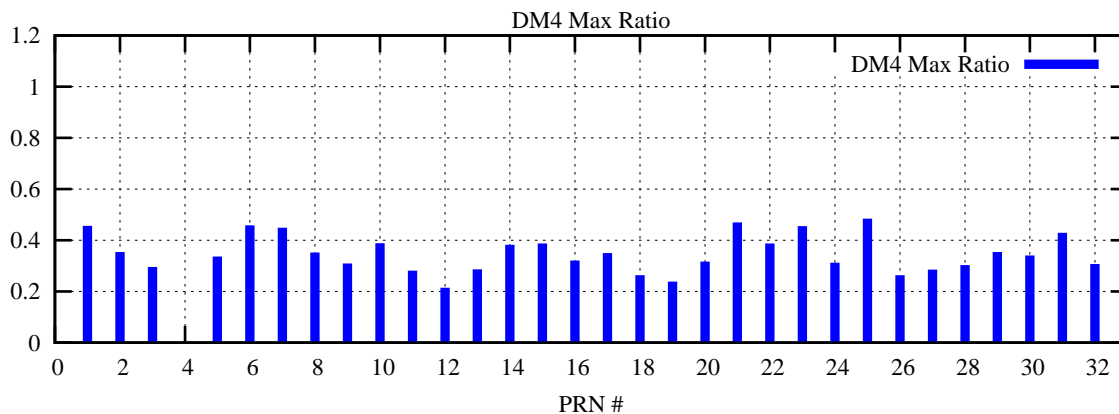

Ratio (PRN Bias/Threshold)

GpsWeek 2070 Day 5

Skinny (Type 0): PRN 8 22  
Broad (Type 2): PRN 7 15 17 21 24