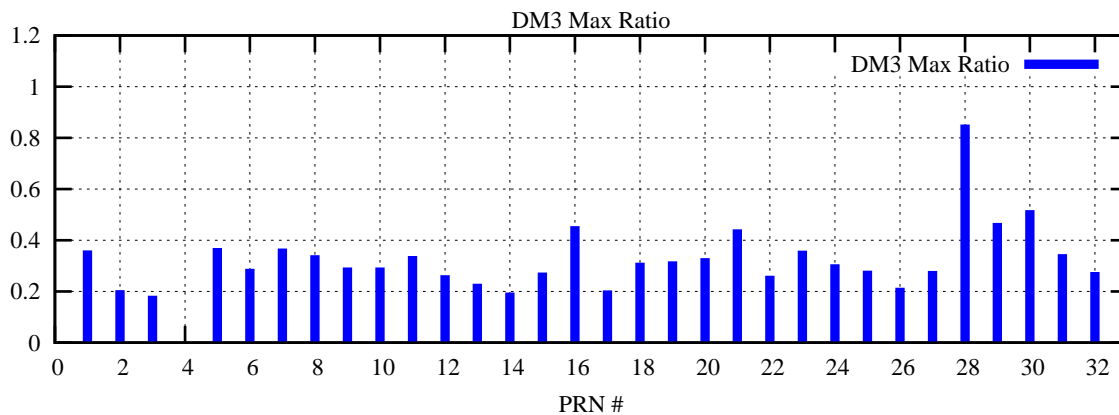

Ratio (PRN Bias/Threshold)

GpsWeek 2070 Day 5

Skinny (Type 0): PRN 8 22  
Broad (Type 2): PRN 7 15 17 21 24