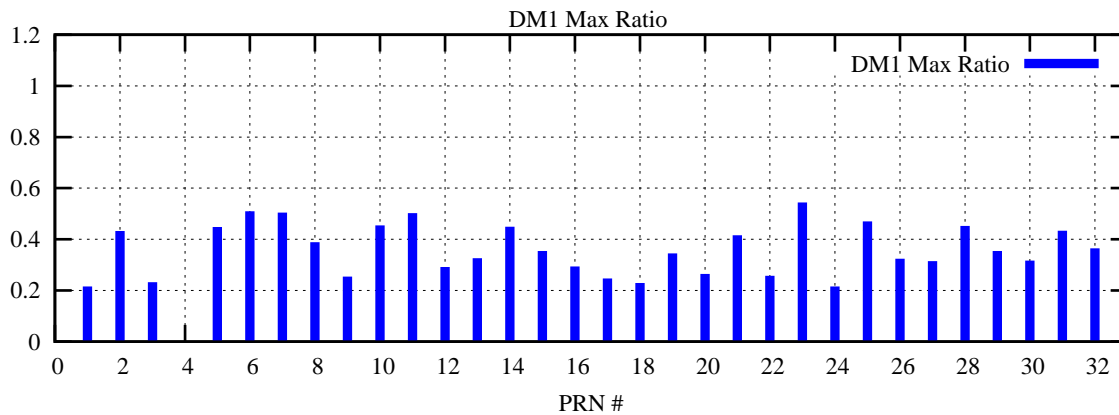

Ratio (PRN Bias/Threshold)

GpsWeek 2070 Day 5

Skinny (Type 0): PRN 8 22  
Broad (Type 2): PRN 7 15 17 21 24