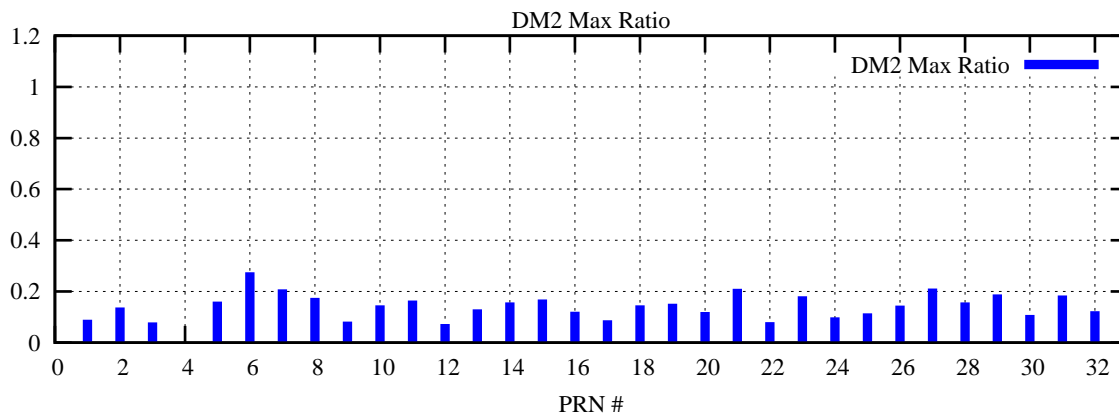

Ratio (PRN Bias/Threshold)

GpsWeek 2070 Day 5

Skinny (Type 0): PRN 8 22  
Broad (Type 2): PRN 7 15 17 21 24