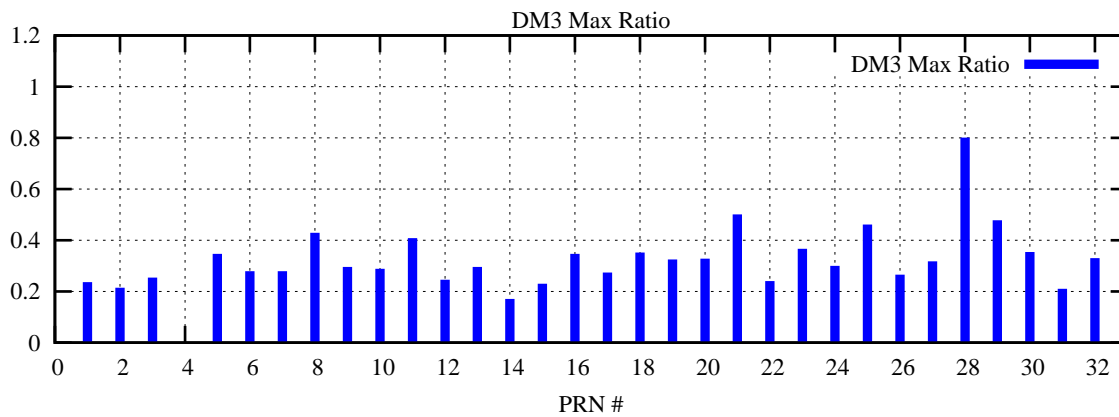

Ratio (PRN Bias/Threshold)

GpsWeek 2071 Day 1

Skinny (Type 0): PRN 8 22
Broad (Type 2): PRN 7 15 17 21 24