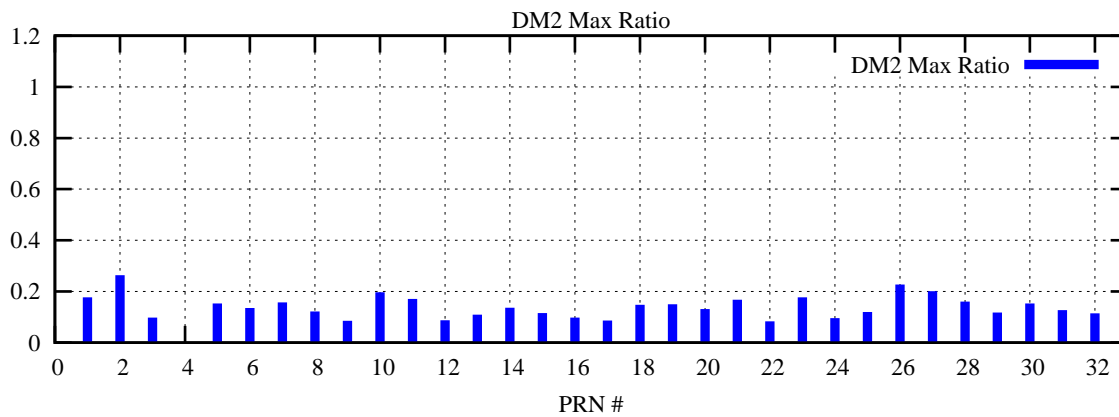

Ratio (PRN Bias/Threshold)

GpsWeek 2071 Day 1

Skinny (Type 0): PRN 8 22
Broad (Type 2): PRN 7 15 17 21 24