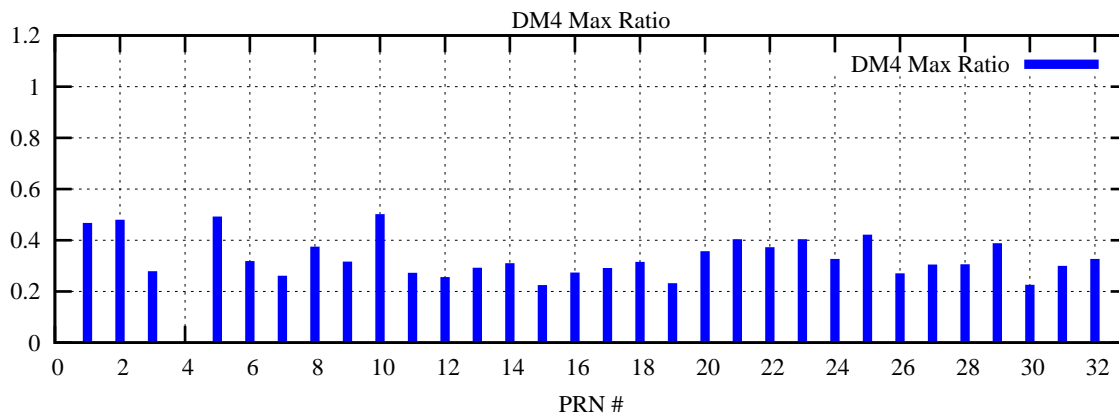

Ratio (PRN Bias/Threshold)

GpsWeek 2071 Day 1

Skinny (Type 0): PRN 8 22
Broad (Type 2): PRN 7 15 17 21 24