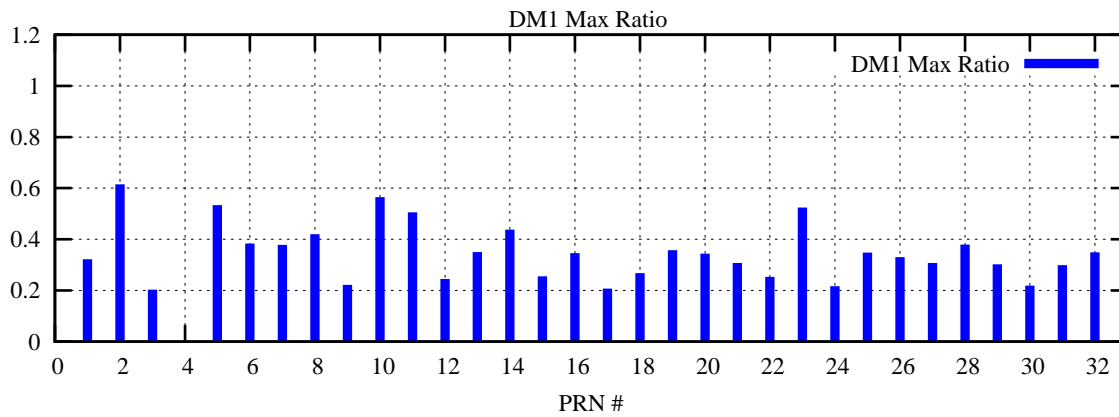

Ratio (PRN Bias/Threshold)

GpsWeek 2071 Day 1

Skinny (Type 0): PRN 8 22
Broad (Type 2): PRN 7 15 17 21 24