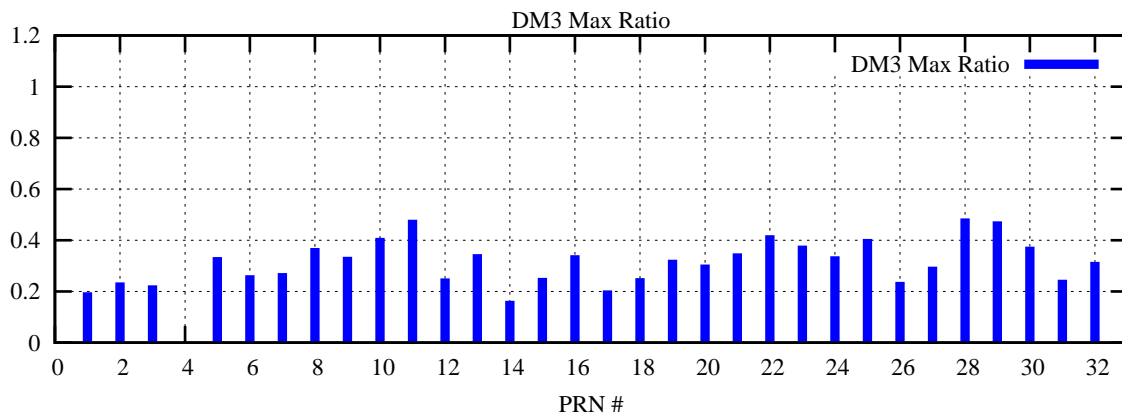

Ratio (PRN Bias/Threshold)

GpsWeek 2071 Day 2

Skinny (Type 0): PRN 8 22  
Broad (Type 2): PRN 7 15 17 21 24