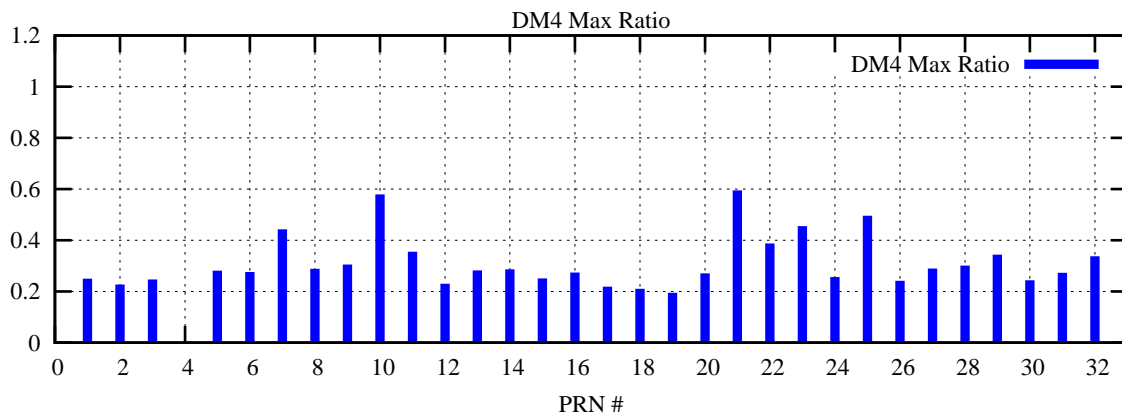

Ratio (PRN Bias/Threshold)

GpsWeek 2071 Day 2

Skinny (Type 0): PRN 8 22  
Broad (Type 2): PRN 7 15 17 21 24