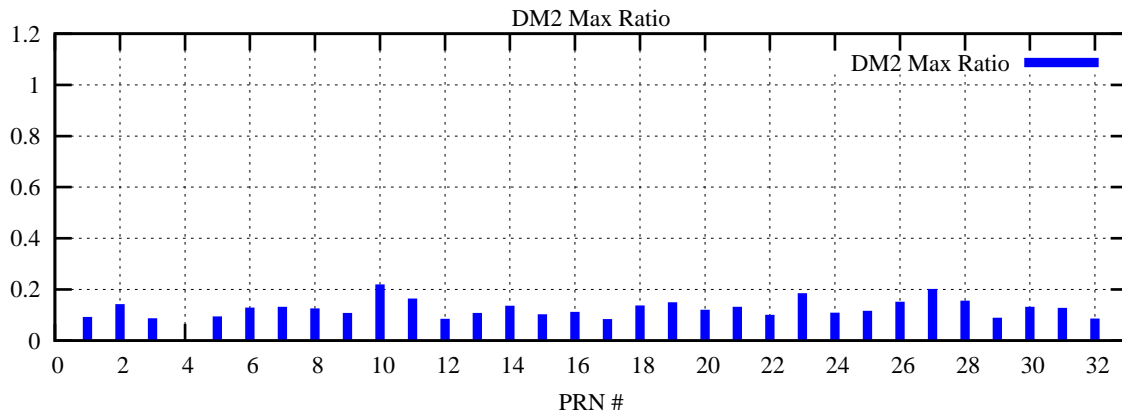

Ratio (PRN Bias/Threshold)

GpsWeek 2071 Day 2

Skinny (Type 0): PRN 8 22  
Broad (Type 2): PRN 7 15 17 21 24