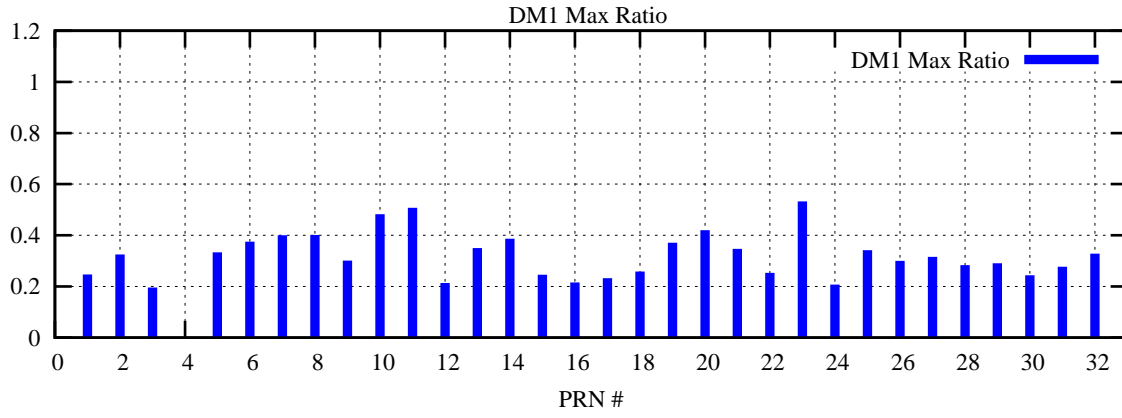

Ratio (PRN Bias/Threshold)

GpsWeek 2071 Day 2

Skinny (Type 0): PRN 8 22  
Broad (Type 2): PRN 7 15 17 21 24