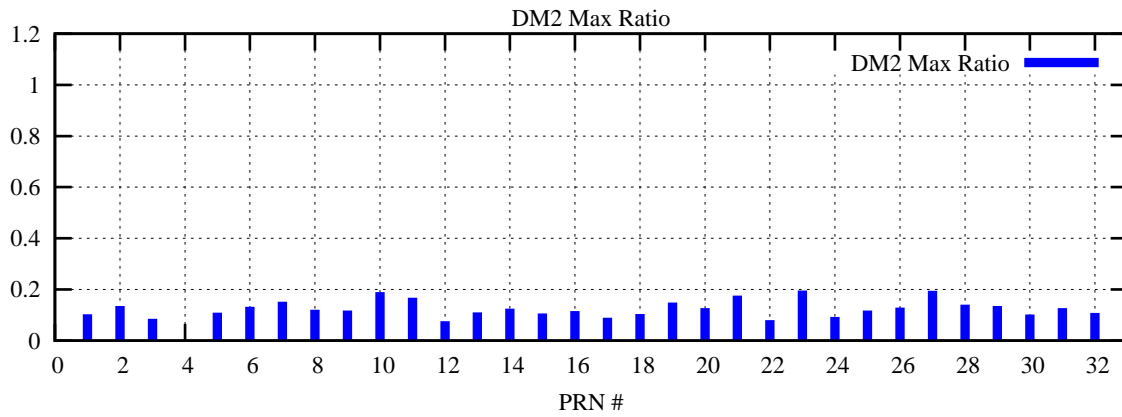

Ratio (PRN Bias/Threshold)

GpsWeek 2071 Day 3

Skinny (Type 0): PRN 8 22
Broad (Type 2): PRN 7 15 17 21 24