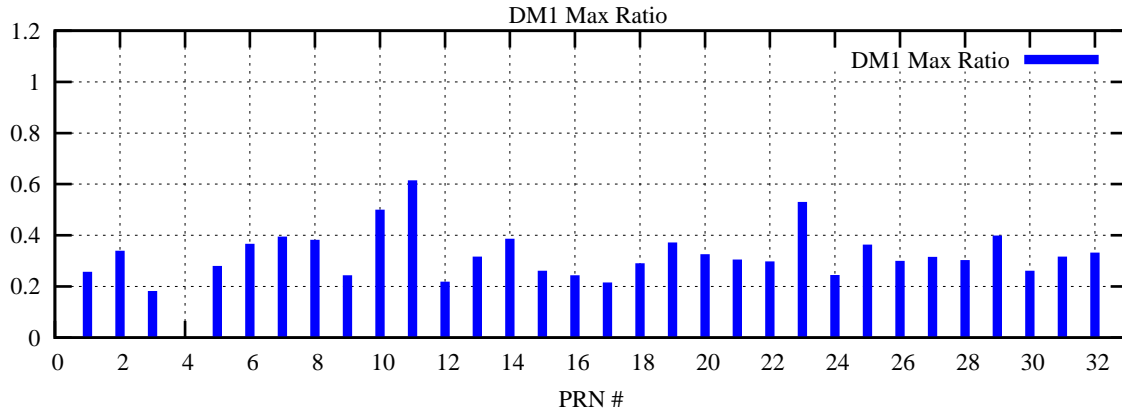

Ratio (PRN Bias/Threshold)

GpsWeek 2071 Day 3

Skinny (Type 0): PRN 8 22
Broad (Type 2): PRN 7 15 17 21 24