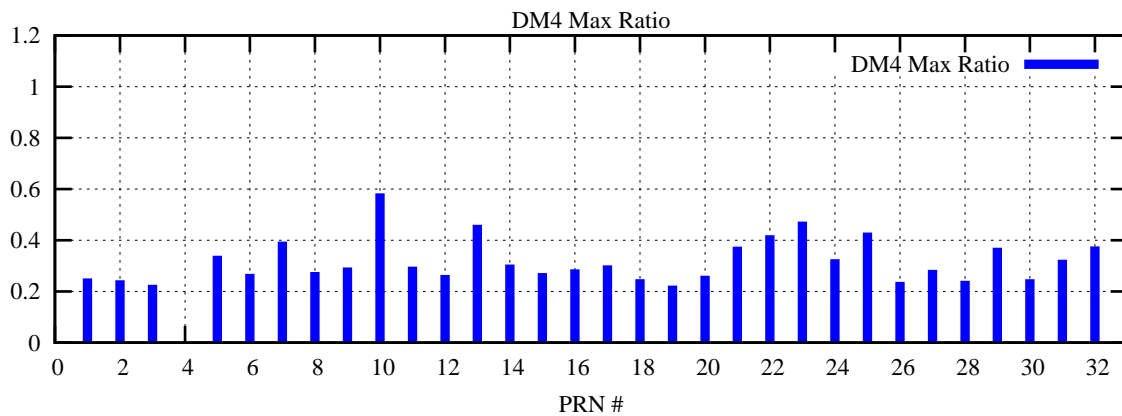

Ratio (PRN Bias/Threshold)

GpsWeek 2071 Day 3

Skinny (Type 0): PRN 8 22
Broad (Type 2): PRN 7 15 17 21 24