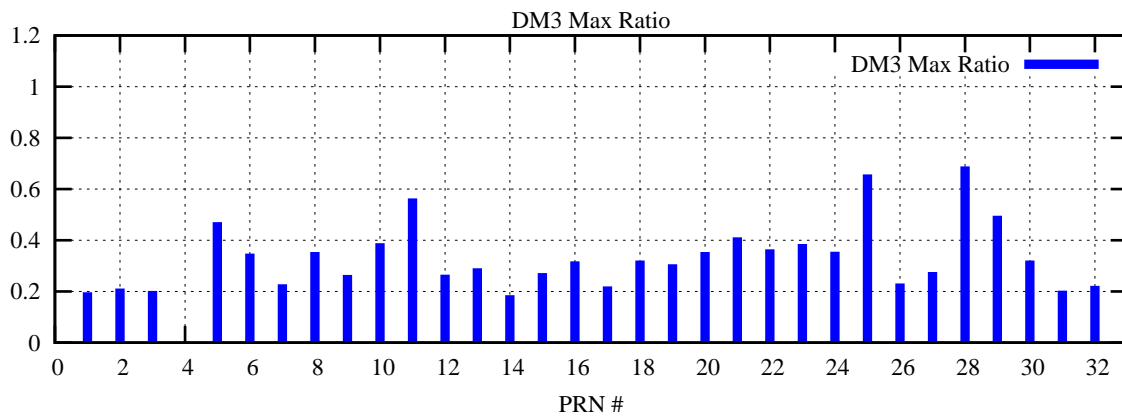

Ratio (PRN Bias/Threshold)

GpsWeek 2071 Day 3

Skinny (Type 0): PRN 8 22
Broad (Type 2): PRN 7 15 17 21 24