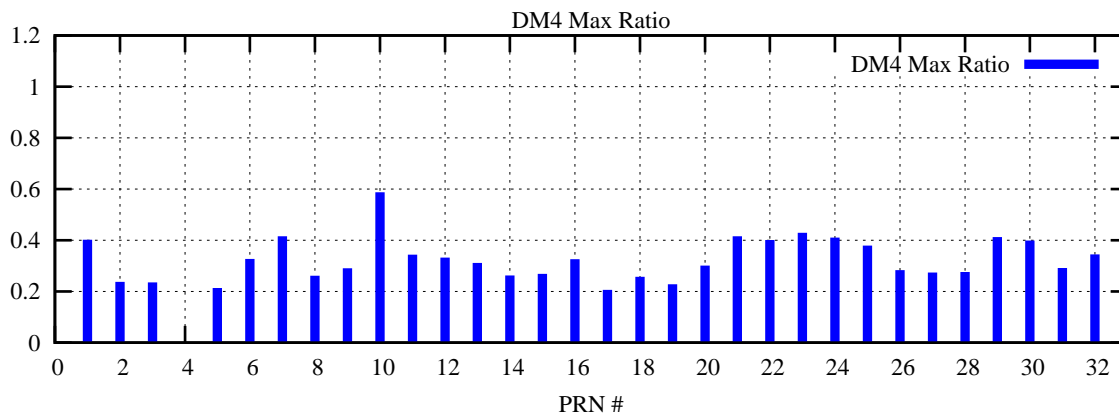

Ratio (PRN Bias/Threshold)

GpsWeek 2071 Day 4

Skinny (Type 0): PRN 8 22
Broad (Type 2): PRN 7 15 17 21 24