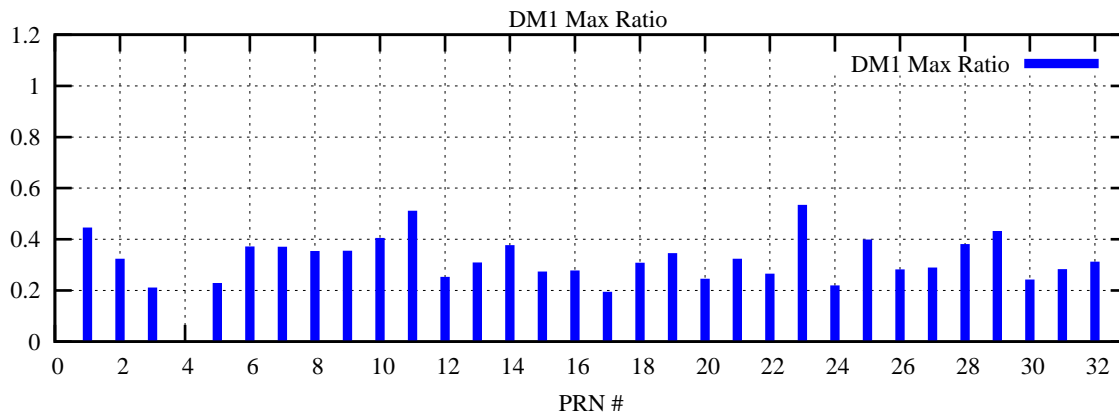

Ratio (PRN Bias/Threshold)

GpsWeek 2071 Day 4

Skinny (Type 0): PRN 8 22
Broad (Type 2): PRN 7 15 17 21 24