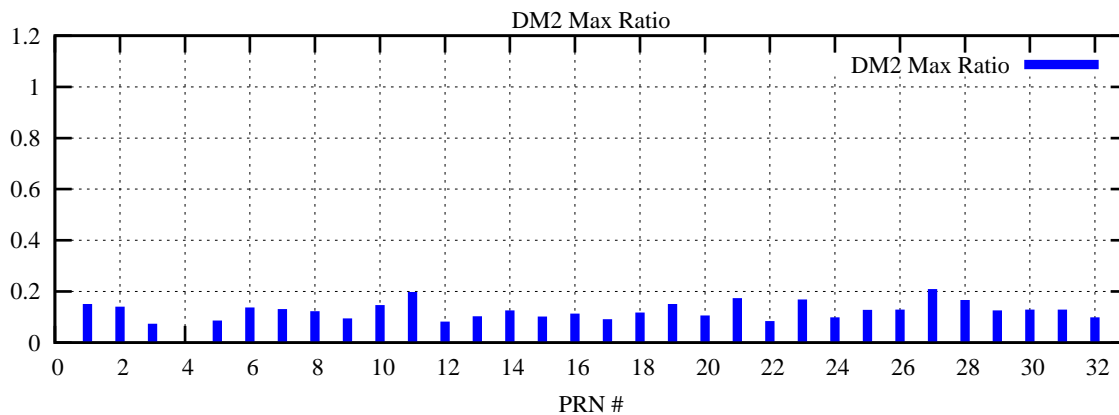

Ratio (PRN Bias/Threshold)

GpsWeek 2071 Day 4

Skinny (Type 0): PRN 8 22
Broad (Type 2): PRN 7 15 17 21 24