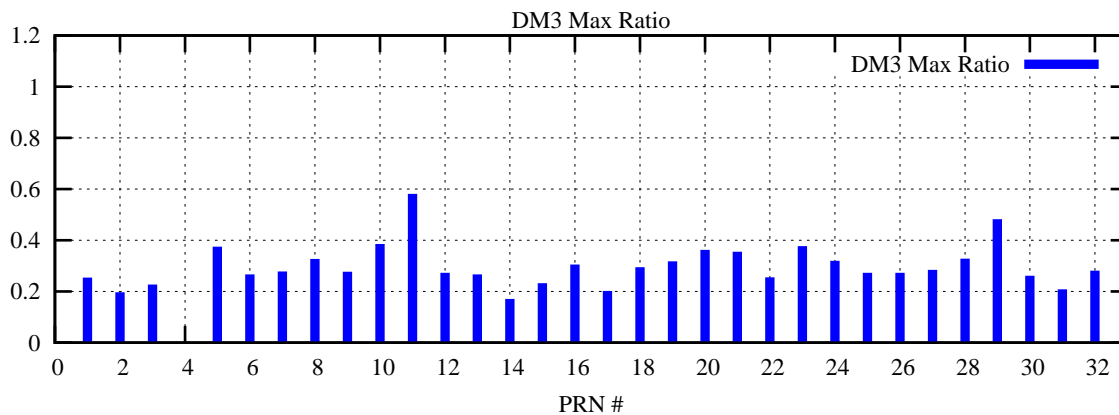

Ratio (PRN Bias/Threshold)

GpsWeek 2071 Day 4

Skinny (Type 0): PRN 8 22
Broad (Type 2): PRN 7 15 17 21 24