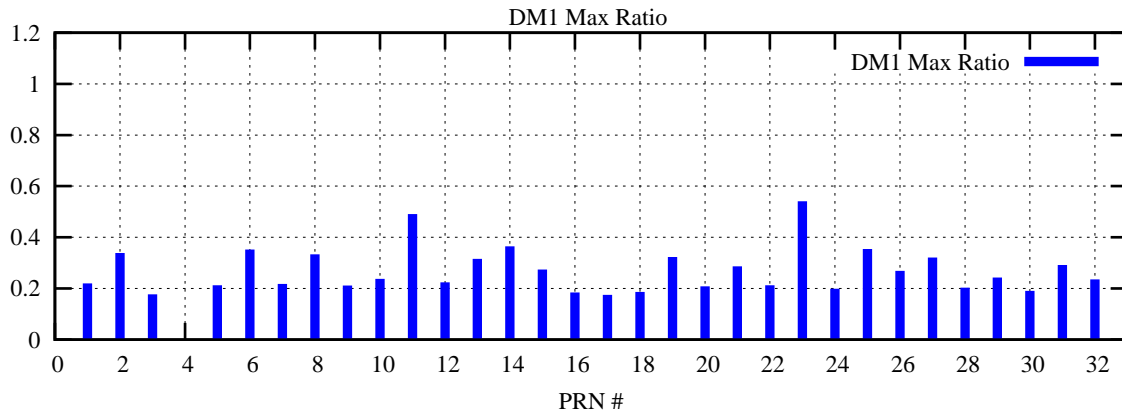

Ratio (PRN Bias/Threshold)

GpsWeek 2072 Day 0

Skinny (Type 0): PRN 8 22  
Broad (Type 2): PRN 7 15 17 21 24