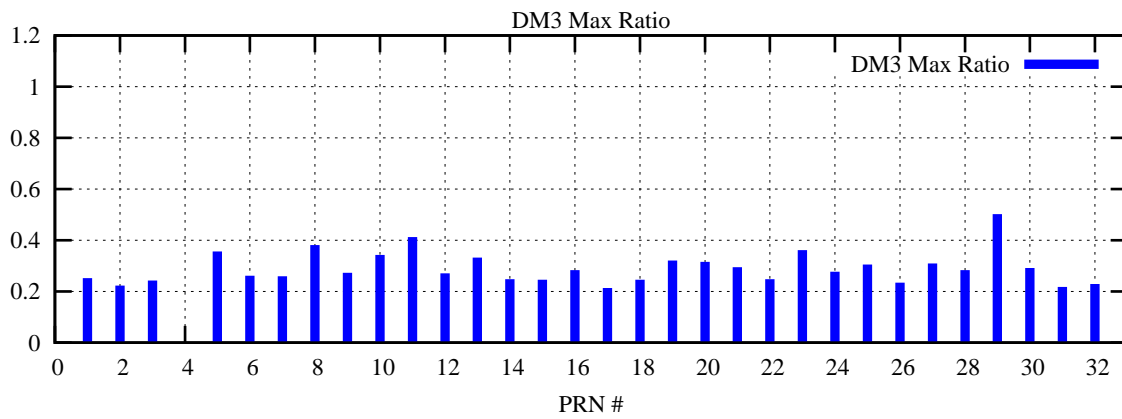

Ratio (PRN Bias/Threshold)

GpsWeek 2072 Day 0

Skinny (Type 0): PRN 8 22  
Broad (Type 2): PRN 7 15 17 21 24