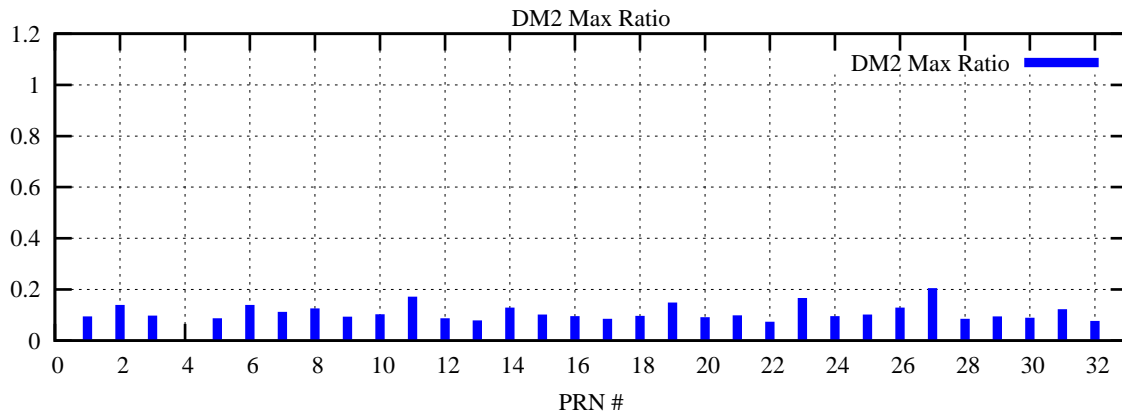

Ratio (PRN Bias/Threshold)

GpsWeek 2072 Day 0

Skinny (Type 0): PRN 8 22  
Broad (Type 2): PRN 7 15 17 21 24