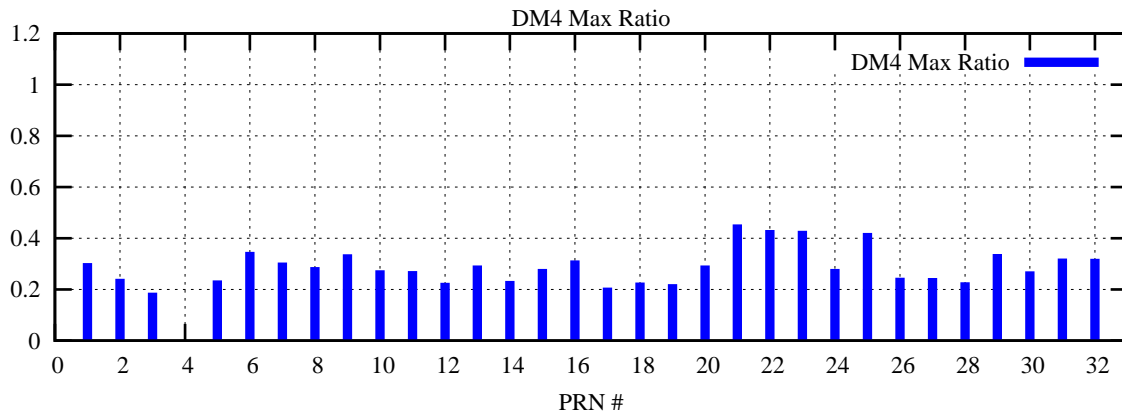

Ratio (PRN Bias/Threshold)

GpsWeek 2072 Day 0

Skinny (Type 0): PRN 8 22  
Broad (Type 2): PRN 7 15 17 21 24