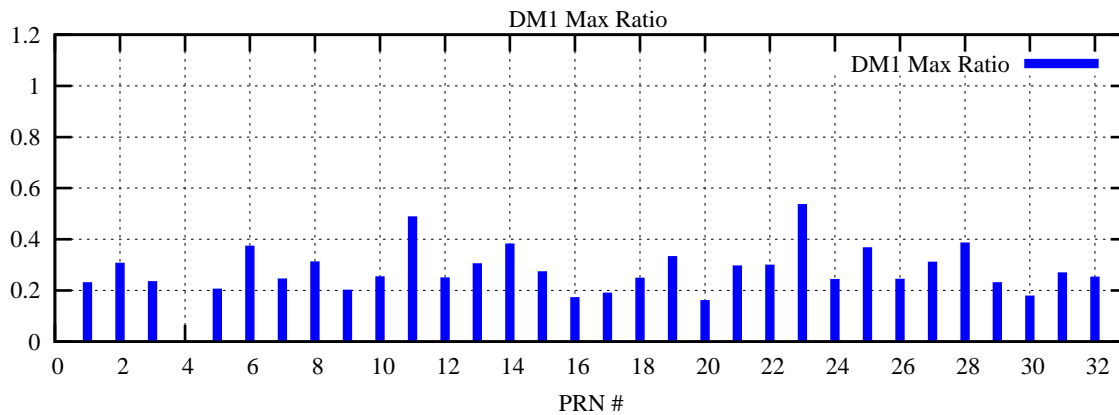

Ratio (PRN Bias/Threshold)

GpsWeek 2072 Day 1

Skinny (Type 0): PRN 8 22
Broad (Type 2): PRN 7 15 17 21 24