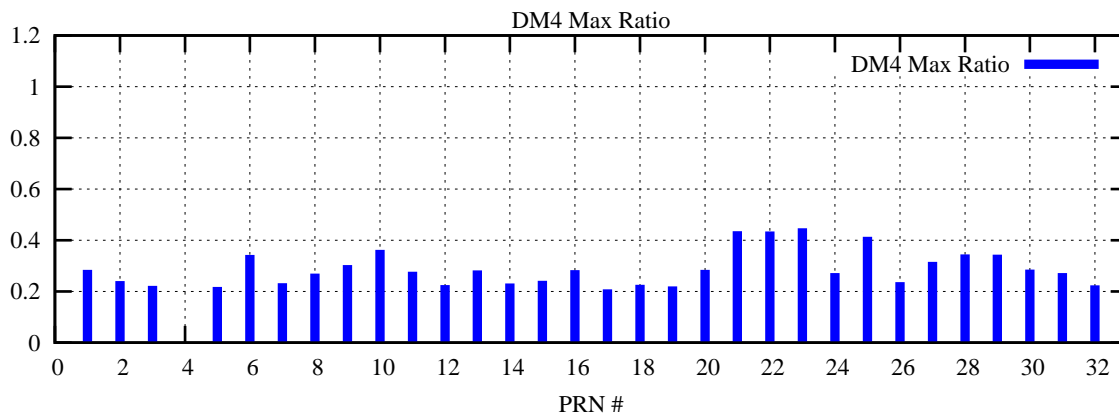

Ratio (PRN Bias/Threshold)

GpsWeek 2072 Day 1

Skinny (Type 0): PRN 8 22
Broad (Type 2): PRN 7 15 17 21 24