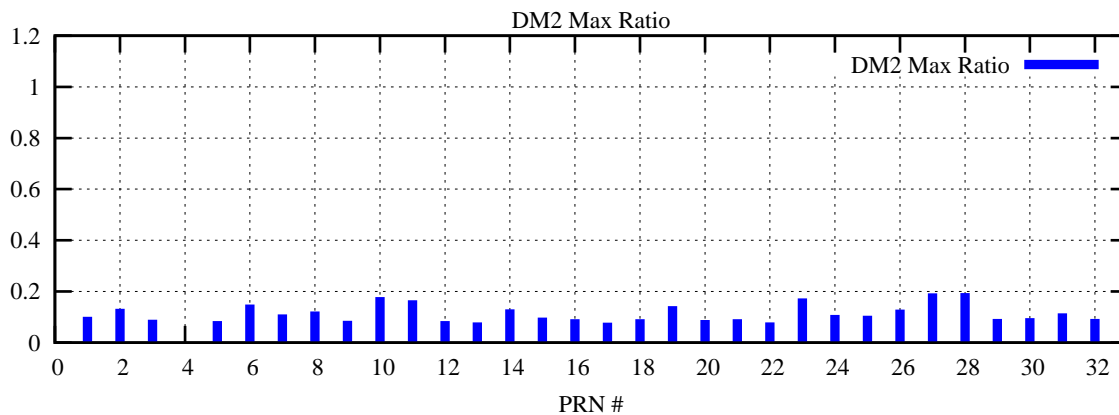

Ratio (PRN Bias/Threshold)

GpsWeek 2072 Day 1

Skinny (Type 0): PRN 8 22
Broad (Type 2): PRN 7 15 17 21 24