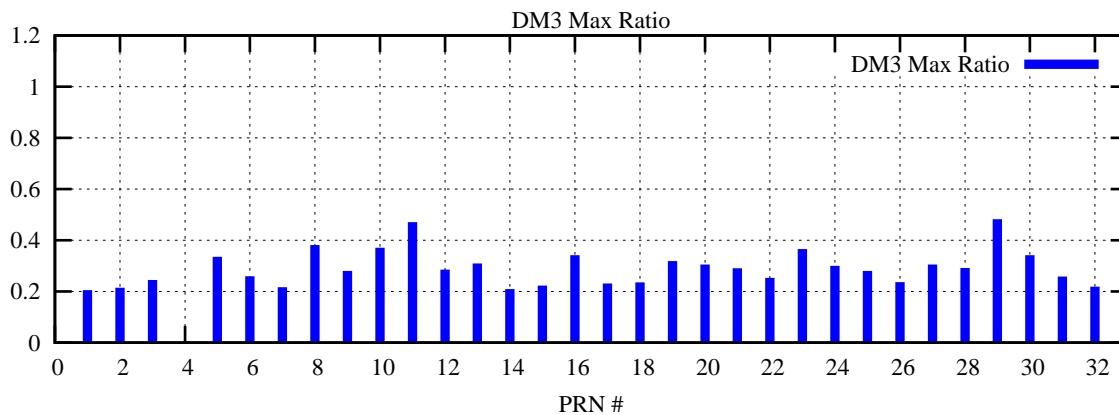

Ratio (PRN Bias/Threshold)

GpsWeek 2072 Day 1

Skinny (Type 0): PRN 8 22
Broad (Type 2): PRN 7 15 17 21 24