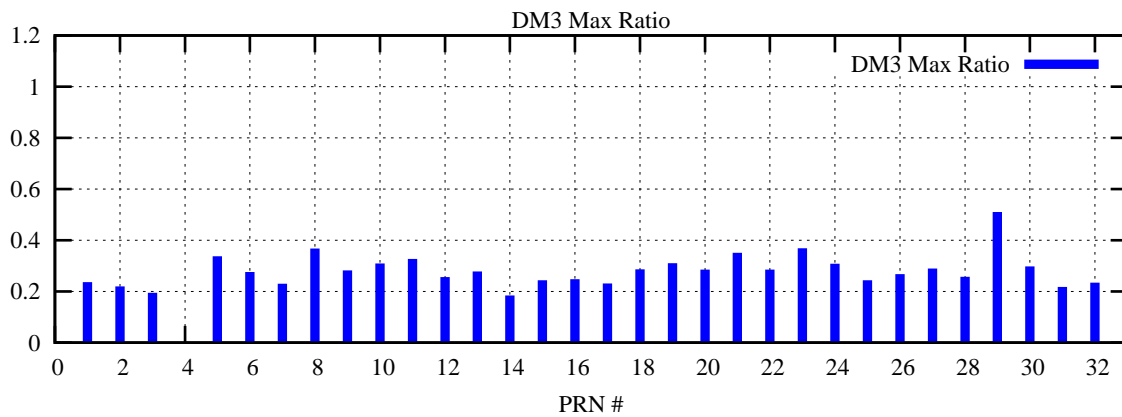

Ratio (PRN Bias/Threshold)

GpsWeek 2072 Day 4

Skinny (Type 0): PRN 8 22
Broad (Type 2): PRN 7 15 17 21 24