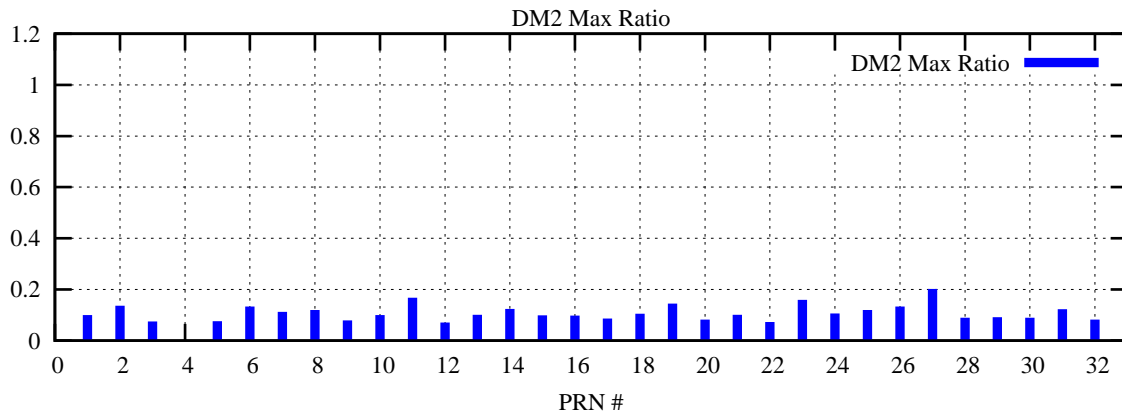

Ratio (PRN Bias/Threshold)

GpsWeek 2072 Day 4

Skinny (Type 0): PRN 8 22
Broad (Type 2): PRN 7 15 17 21 24