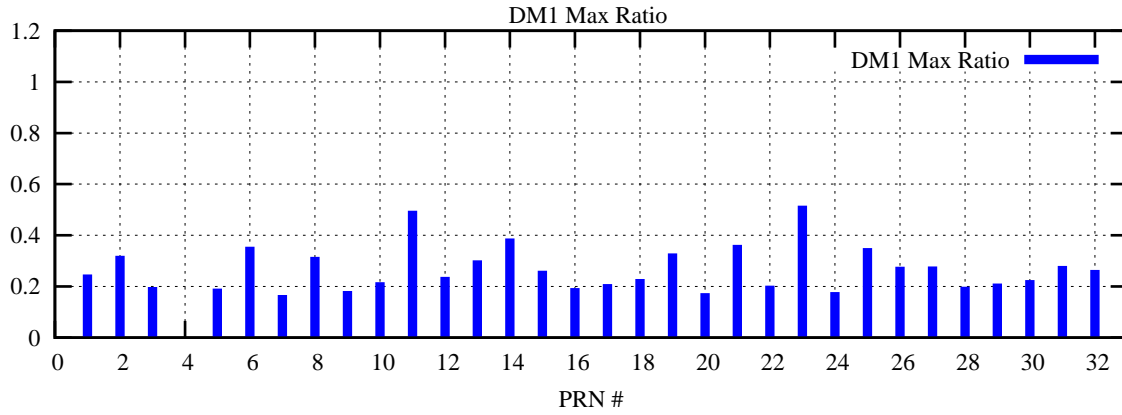

Ratio (PRN Bias/Threshold)

GpsWeek 2072 Day 4

Skinny (Type 0): PRN 8 22
Broad (Type 2): PRN 7 15 17 21 24