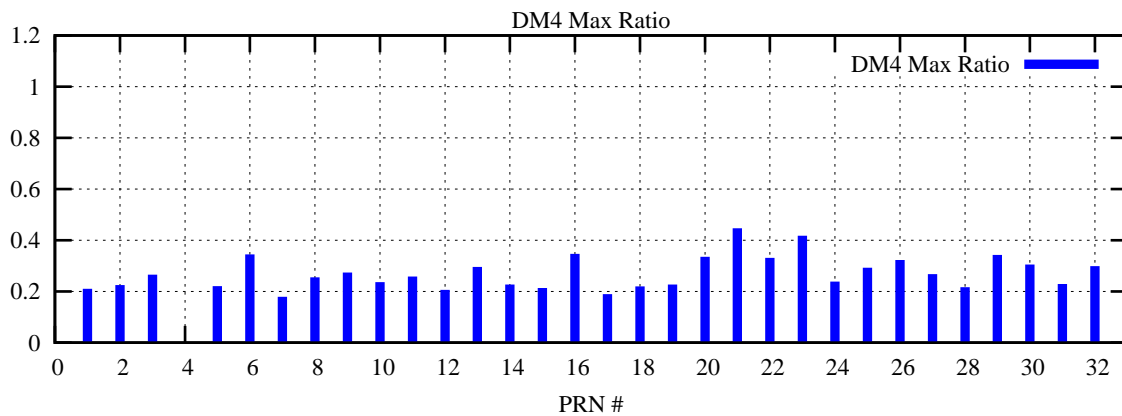

Ratio (PRN Bias/Threshold)

GpsWeek 2072 Day 4

Skinny (Type 0): PRN 8 22
Broad (Type 2): PRN 7 15 17 21 24