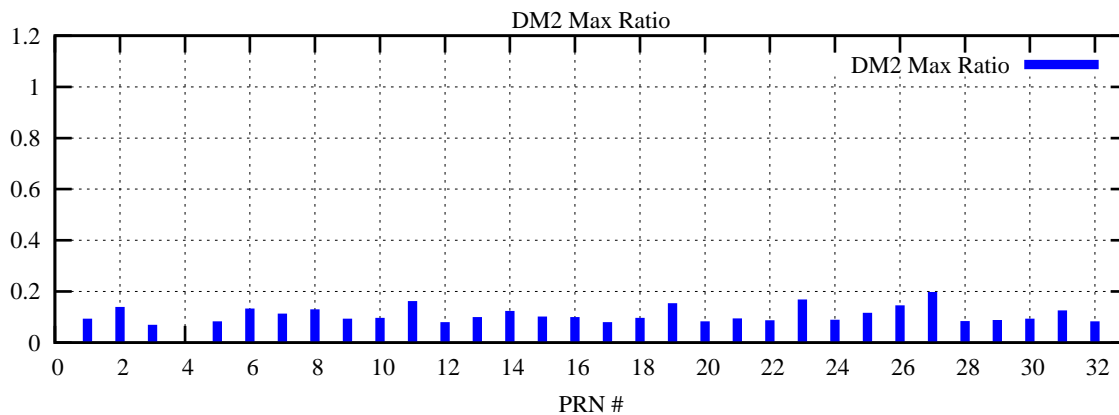

Ratio (PRN Bias/Threshold)

GpsWeek 2072 Day 5

Skinny (Type 0): PRN 8 22
Broad (Type 2): PRN 7 15 17 21 24