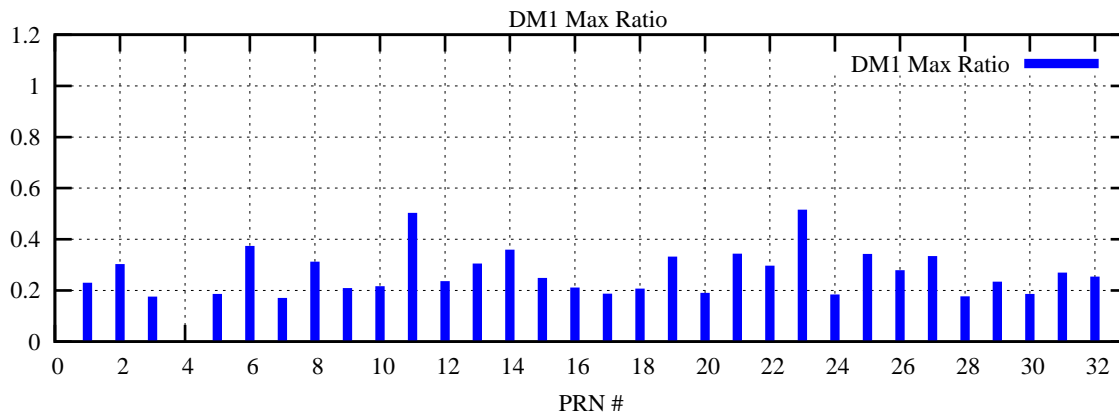

Ratio (PRN Bias/Threshold)

GpsWeek 2072 Day 5

Skinny (Type 0): PRN 8 22
Broad (Type 2): PRN 7 15 17 21 24