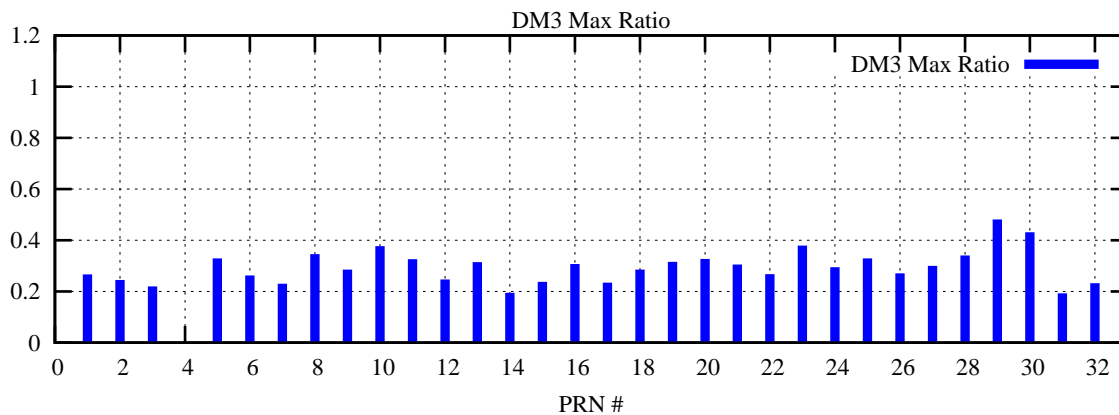

Ratio (PRN Bias/Threshold)

GpsWeek 2072 Day 5

Skinny (Type 0): PRN 8 22
Broad (Type 2): PRN 7 15 17 21 24