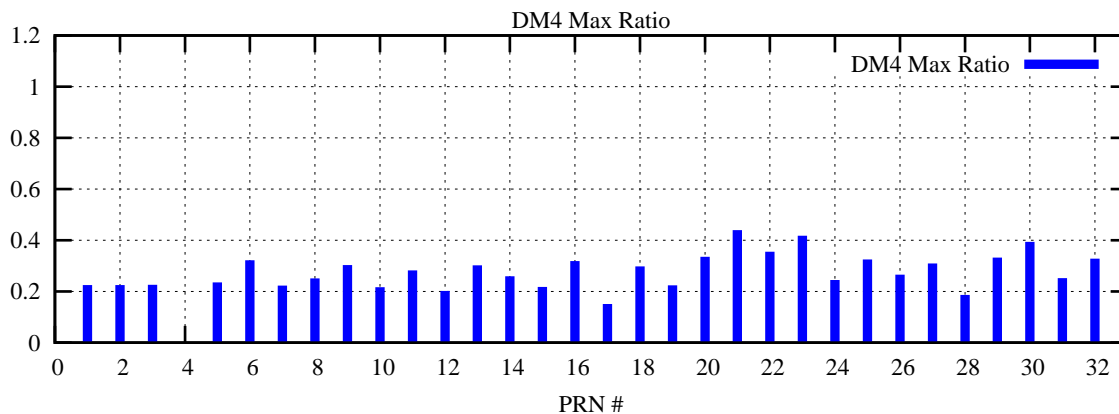

Ratio (PRN Bias/Threshold)

GpsWeek 2072 Day 5

Skinny (Type 0): PRN 8 22
Broad (Type 2): PRN 7 15 17 21 24