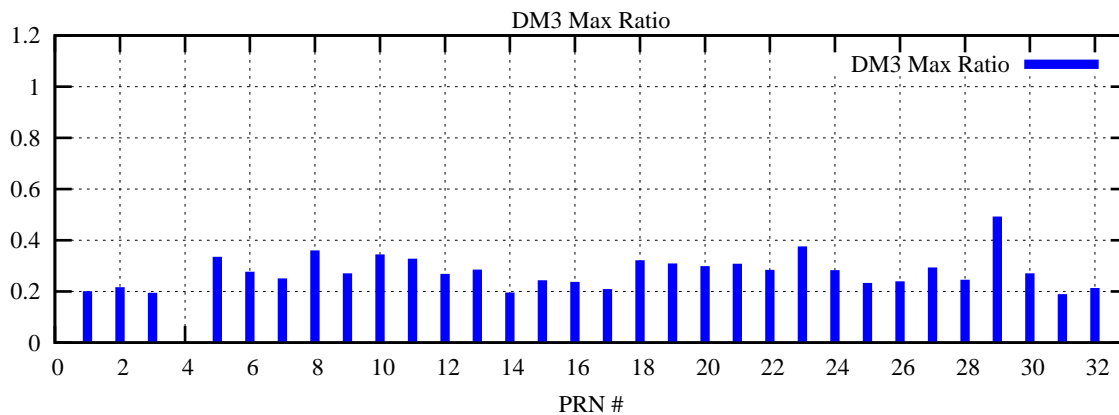

Ratio (PRN Bias/Threshold)

GpsWeek 2072 Day 6

Skinny (Type 0): PRN 8 22  
Broad (Type 2): PRN 7 15 17 21 24