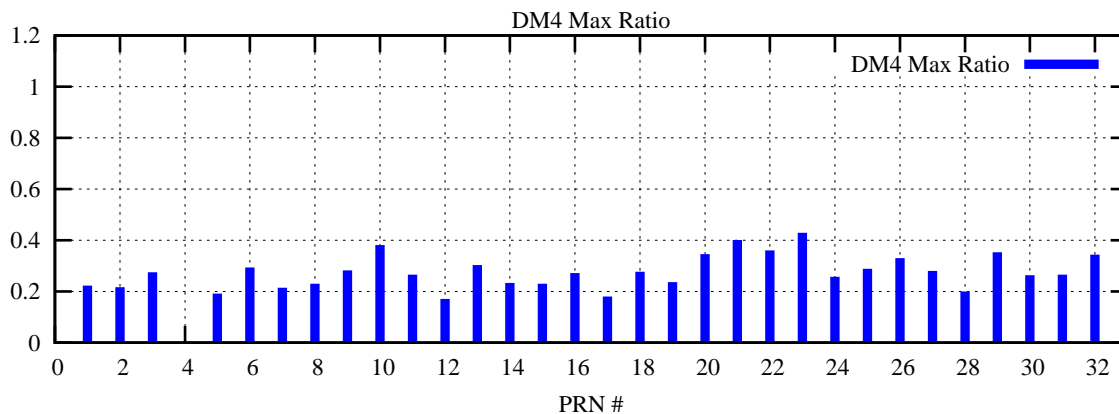

Ratio (PRN Bias/Threshold)

GpsWeek 2072 Day 6

Skinny (Type 0): PRN 8 22  
Broad (Type 2): PRN 7 15 17 21 24