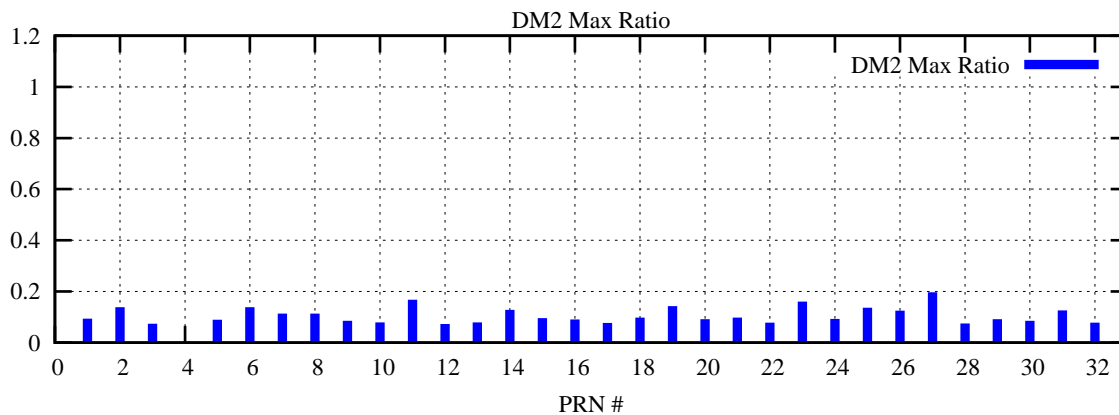

Ratio (PRN Bias/Threshold)

GpsWeek 2072 Day 6

Skinny (Type 0): PRN 8 22  
Broad (Type 2): PRN 7 15 17 21 24