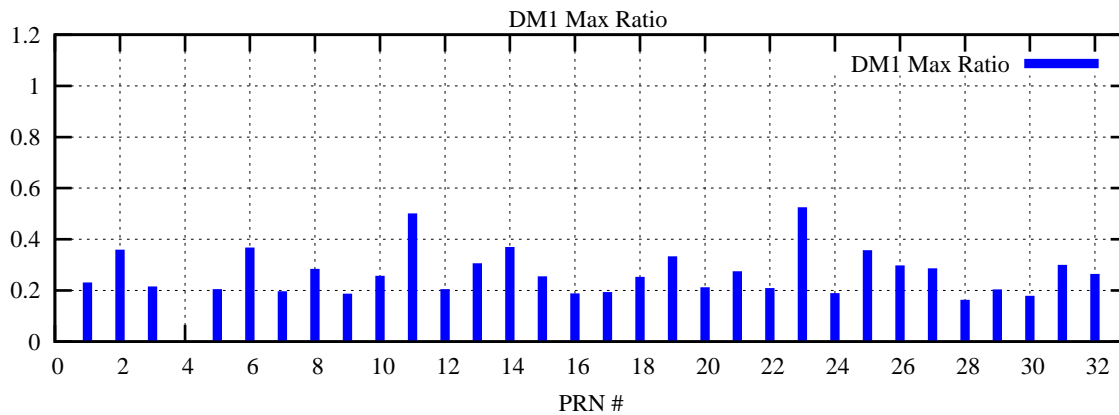

Ratio (PRN Bias/Threshold)

GpsWeek 2072 Day 6

Skinny (Type 0): PRN 8 22  
Broad (Type 2): PRN 7 15 17 21 24