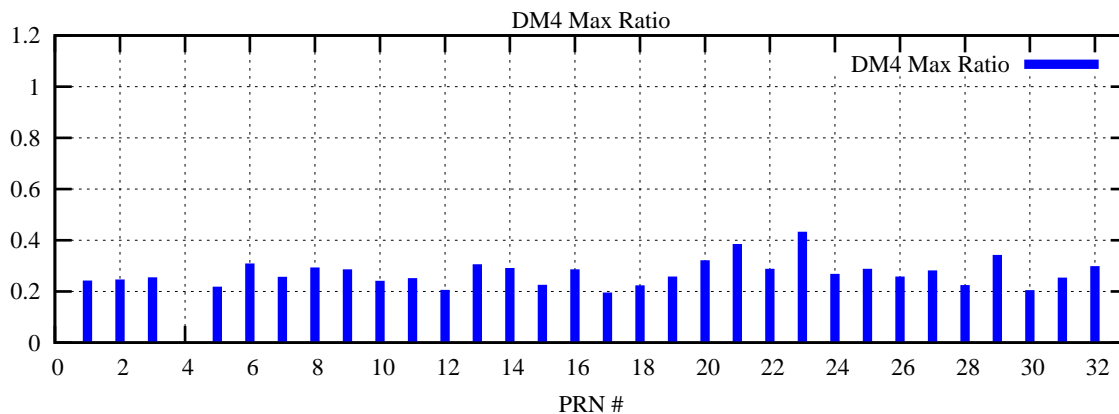

Ratio (PRN Bias/Threshold)

GpsWeek 2073 Day 1

Skinny (Type 0): PRN 8 22  
Broad (Type 2): PRN 7 15 17 21 24