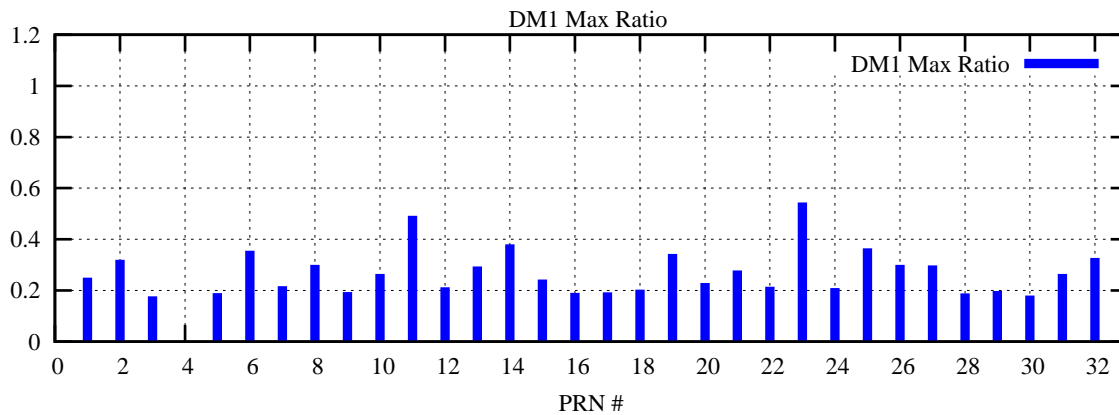

Ratio (PRN Bias/Threshold)

GpsWeek 2073 Day 1

Skinny (Type 0): PRN 8 22  
Broad (Type 2): PRN 7 15 17 21 24