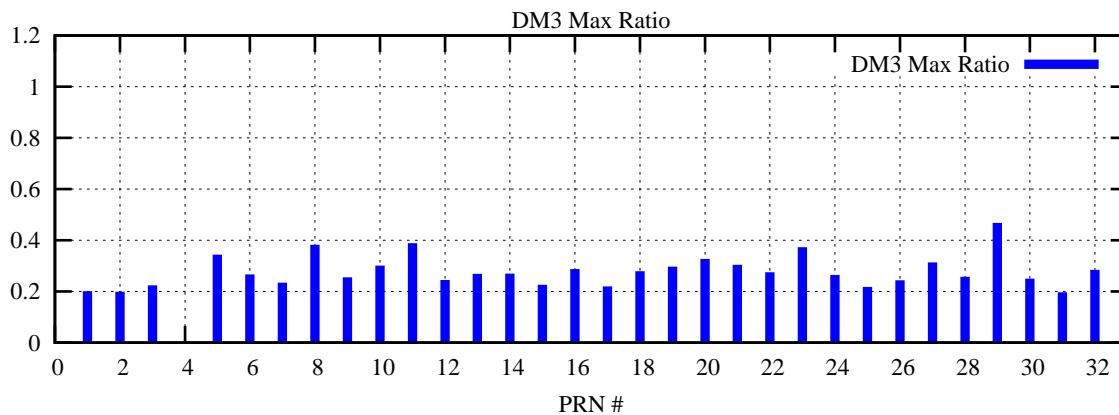

Ratio (PRN Bias/Threshold)

GpsWeek 2073 Day 1

Skinny (Type 0): PRN 8 22  
Broad (Type 2): PRN 7 15 17 21 24