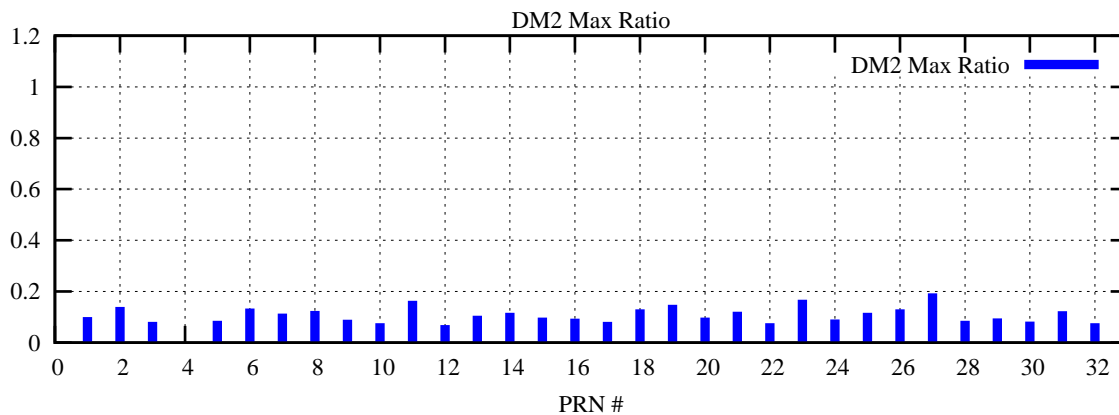

Ratio (PRN Bias/Threshold)

GpsWeek 2073 Day 1

Skinny (Type 0): PRN 8 22  
Broad (Type 2): PRN 7 15 17 21 24