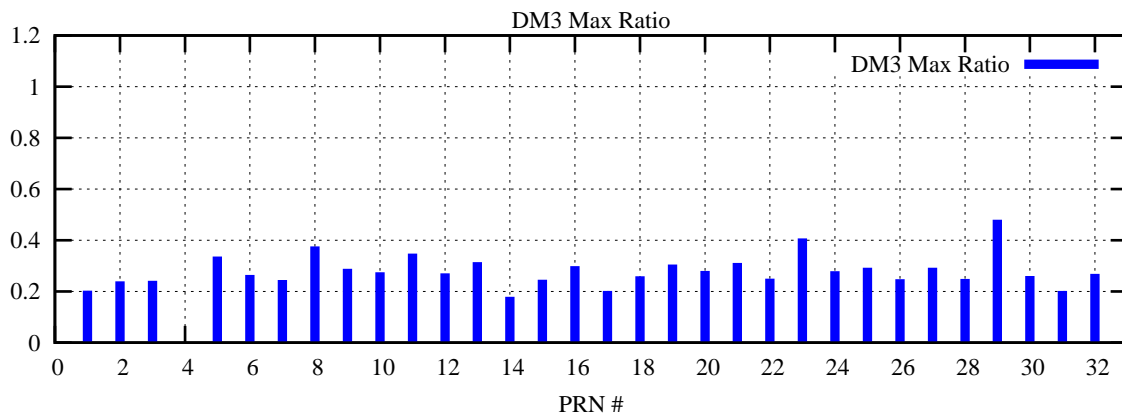

Ratio (PRN Bias/Threshold)

GpsWeek 2073 Day 2

Skinny (Type 0): PRN 8 22
Broad (Type 2): PRN 7 15 17 21 24