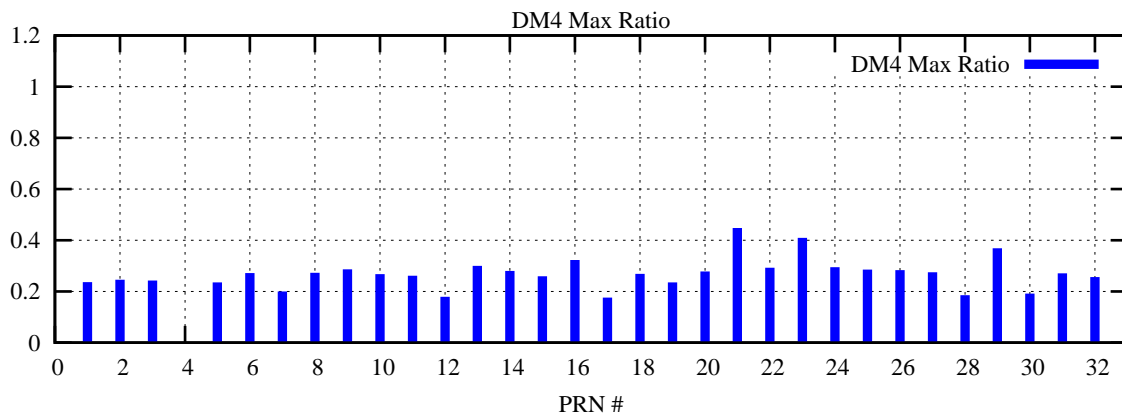

Ratio (PRN Bias/Threshold)

GpsWeek 2073 Day 2

Skinny (Type 0): PRN 8 22
Broad (Type 2): PRN 7 15 17 21 24