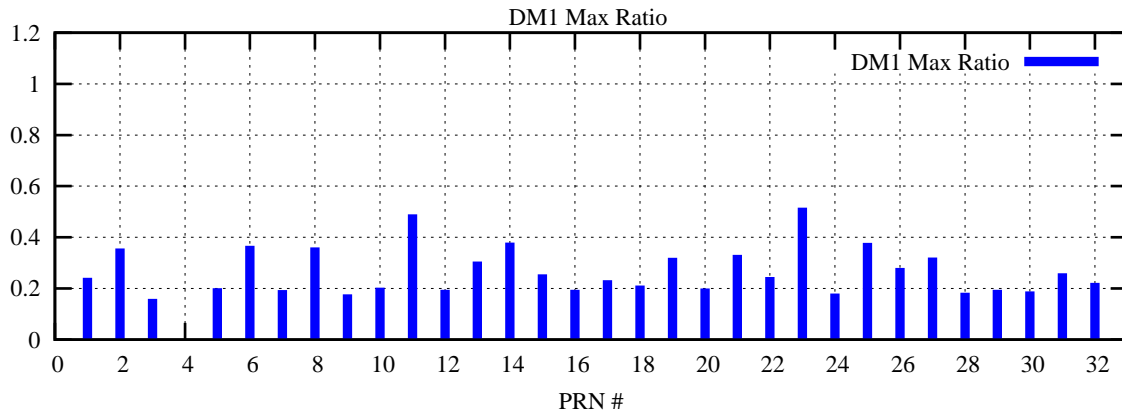

Ratio (PRN Bias/Threshold)

GpsWeek 2073 Day 2

Skinny (Type 0): PRN 8 22
Broad (Type 2): PRN 7 15 17 21 24