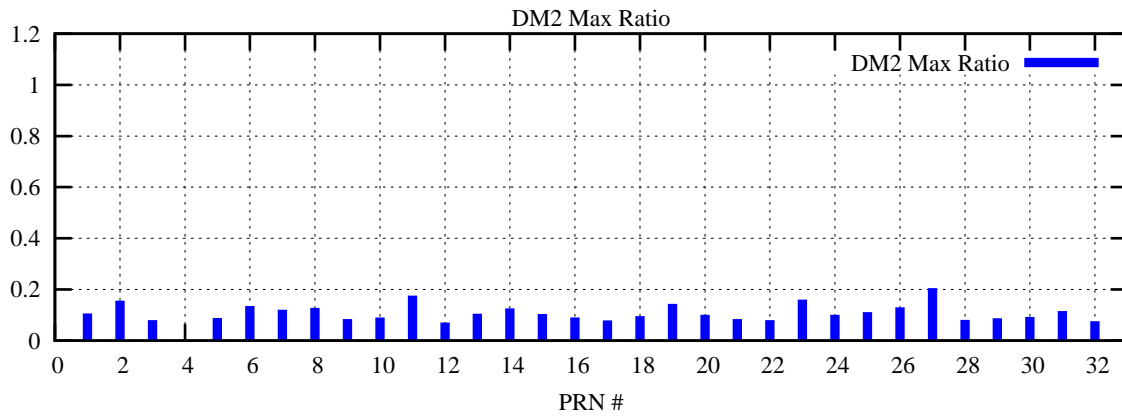

Ratio (PRN Bias/Threshold)

GpsWeek 2073 Day 2

Skinny (Type 0): PRN 8 22
Broad (Type 2): PRN 7 15 17 21 24