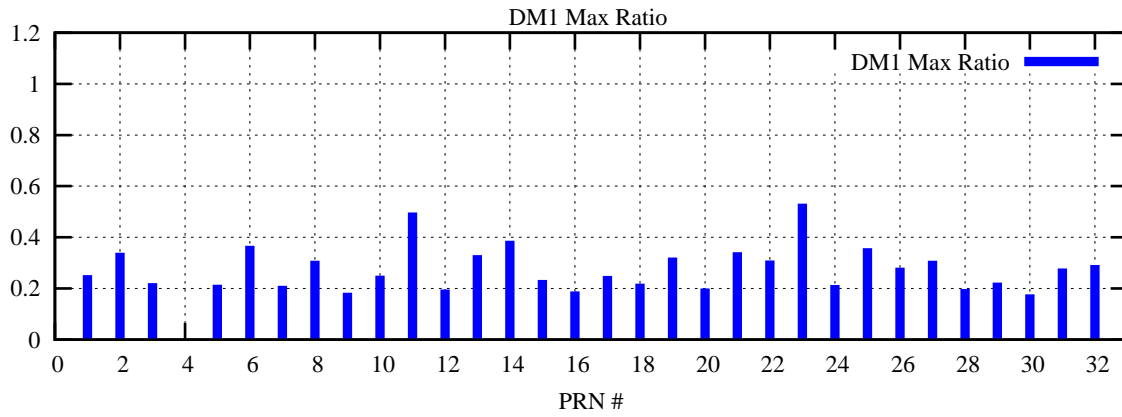

Ratio (PRN Bias/Threshold)

GpsWeek 2073 Day 3

Skinny (Type 0): PRN 8 22
Broad (Type 2): PRN 7 15 17 21 24