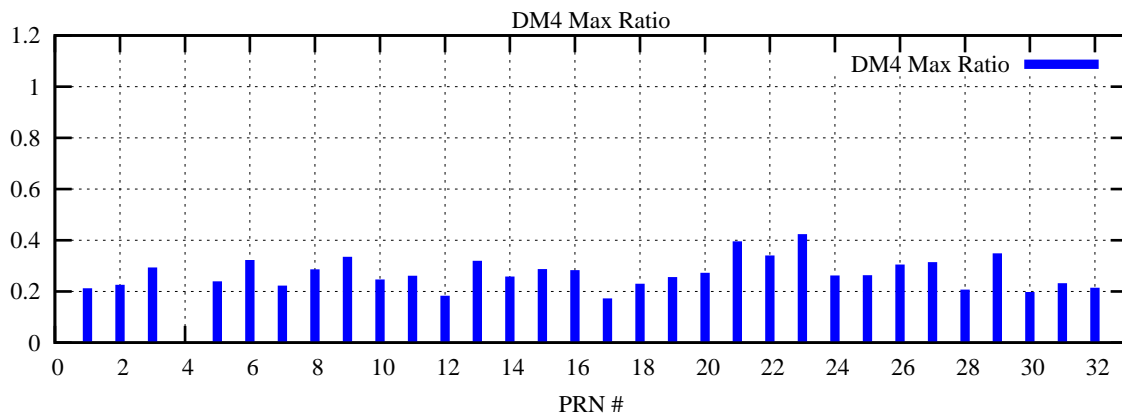

Ratio (PRN Bias/Threshold)

GpsWeek 2073 Day 3

Skinny (Type 0): PRN 8 22
Broad (Type 2): PRN 7 15 17 21 24