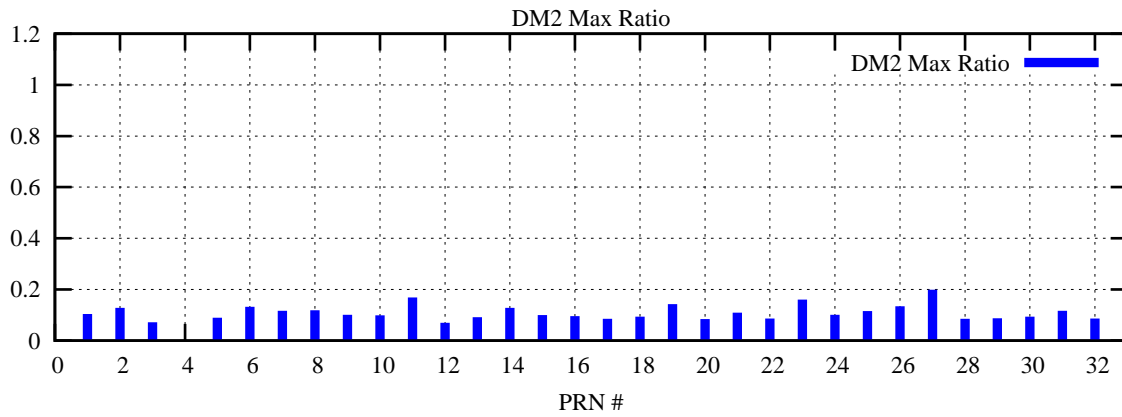

Ratio (PRN Bias/Threshold)

GpsWeek 2073 Day 3

Skinny (Type 0): PRN 8 22
Broad (Type 2): PRN 7 15 17 21 24