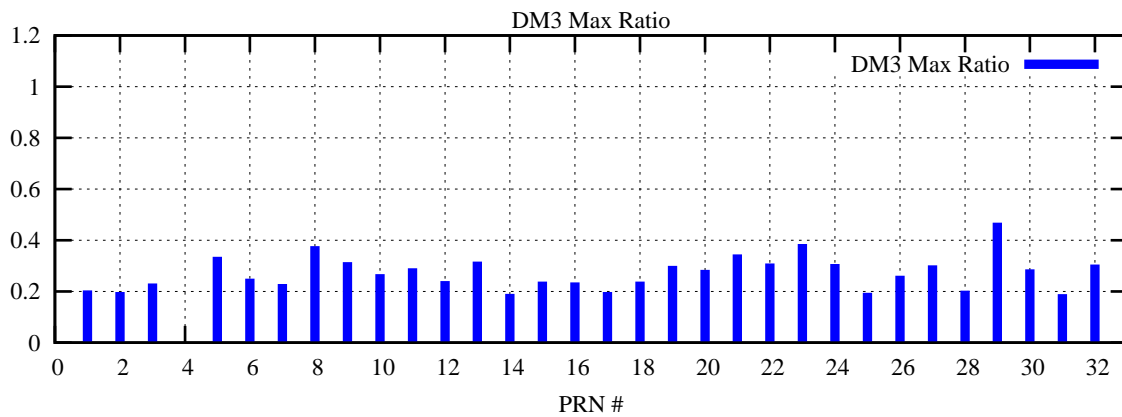

Ratio (PRN Bias/Threshold)

GpsWeek 2073 Day 3

Skinny (Type 0): PRN 8 22
Broad (Type 2): PRN 7 15 17 21 24