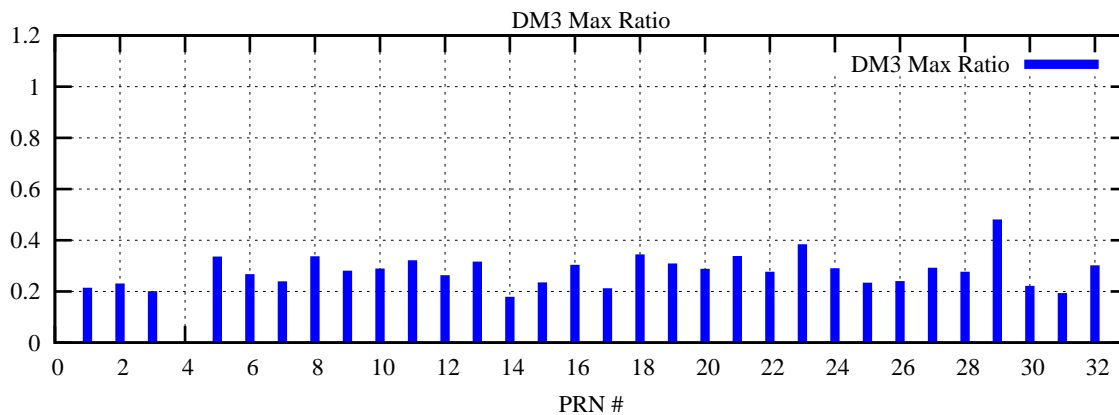

Ratio (PRN Bias/Threshold)

GpsWeek 2073 Day 4

Skinny (Type 0): PRN 8 22  
Broad (Type 2): PRN 7 15 17 21 24