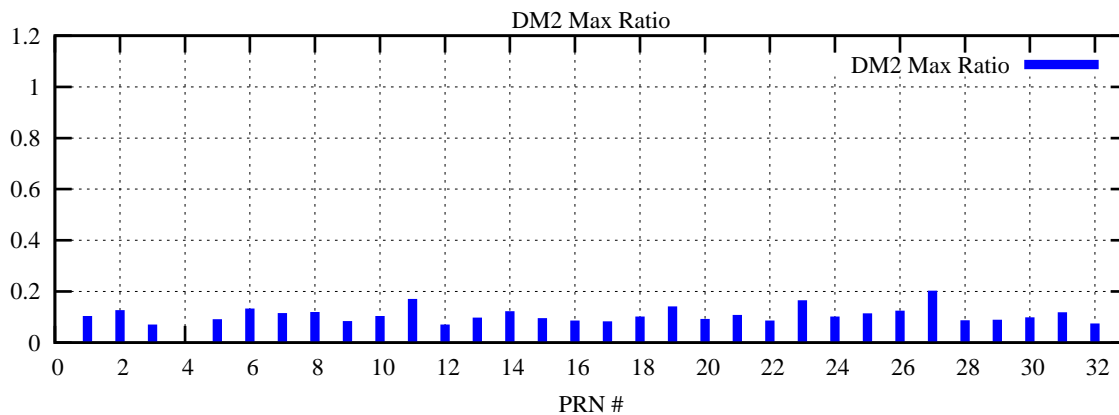

Ratio (PRN Bias/Threshold)

GpsWeek 2073 Day 4

Skinny (Type 0): PRN 8 22  
Broad (Type 2): PRN 7 15 17 21 24