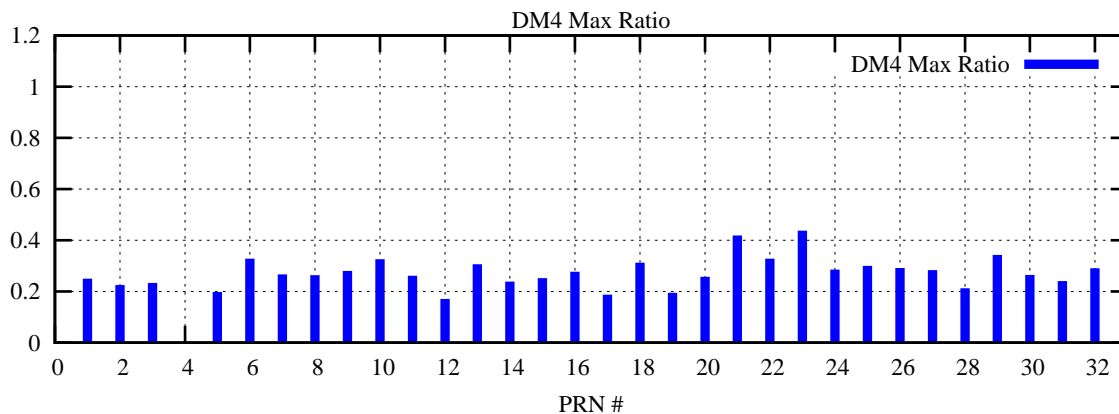

Ratio (PRN Bias/Threshold)

GpsWeek 2073 Day 4

Skinny (Type 0): PRN 8 22  
Broad (Type 2): PRN 7 15 17 21 24