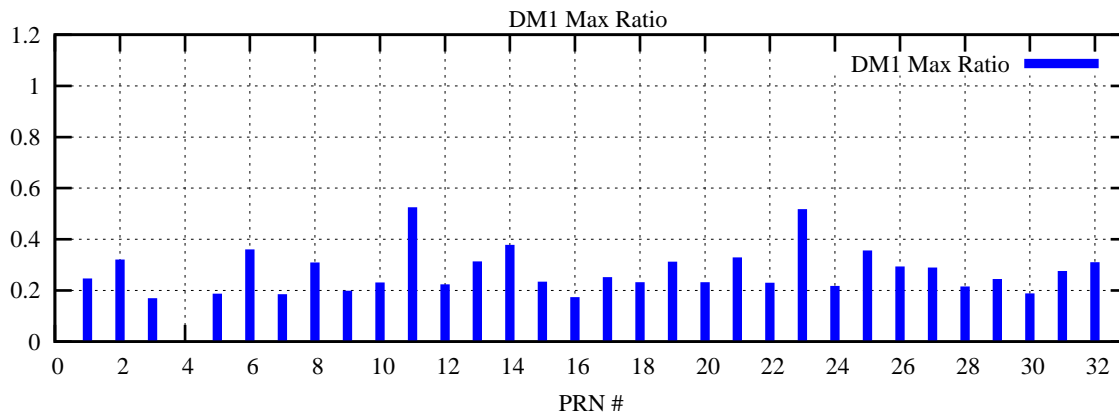

Ratio (PRN Bias/Threshold)

GpsWeek 2073 Day 4

Skinny (Type 0): PRN 8 22  
Broad (Type 2): PRN 7 15 17 21 24