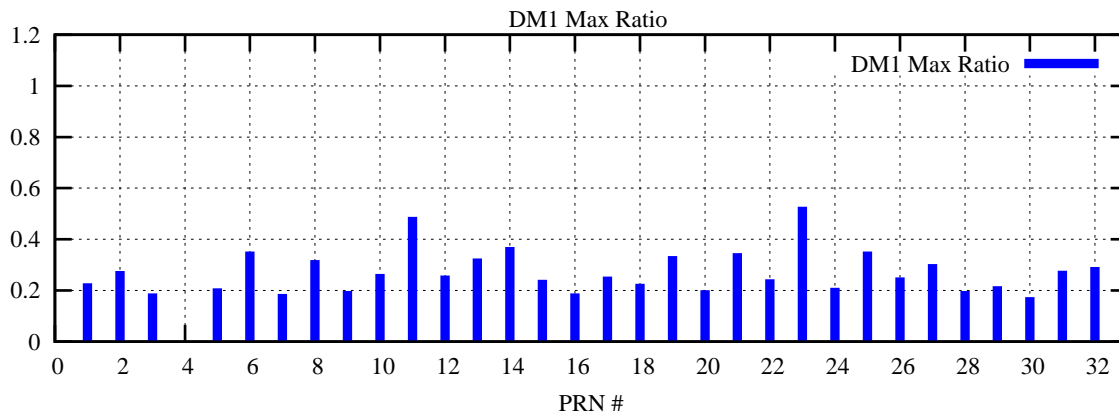

Ratio (PRN Bias/Threshold)

GpsWeek 2073 Day 5

Skinny (Type 0): PRN 8 22  
Broad (Type 2): PRN 7 15 17 21 24