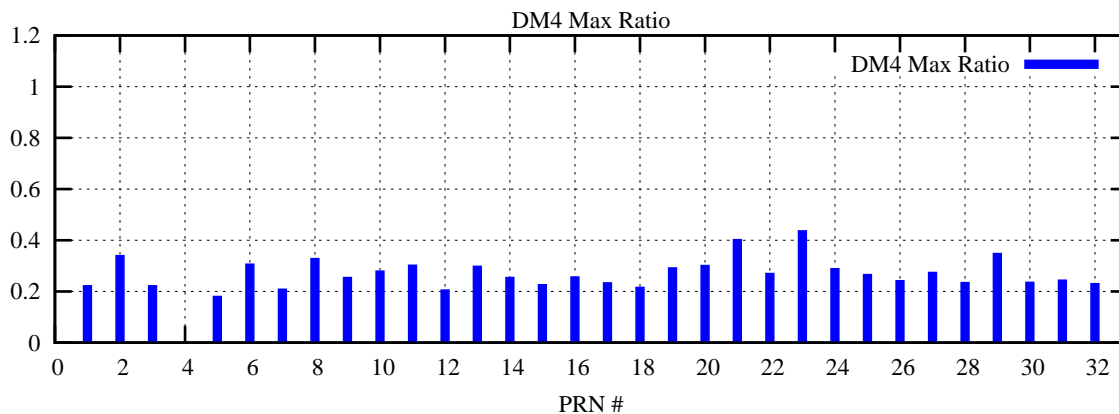

Ratio (PRN Bias/Threshold)

GpsWeek 2073 Day 5

Skinny (Type 0): PRN 8 22  
Broad (Type 2): PRN 7 15 17 21 24