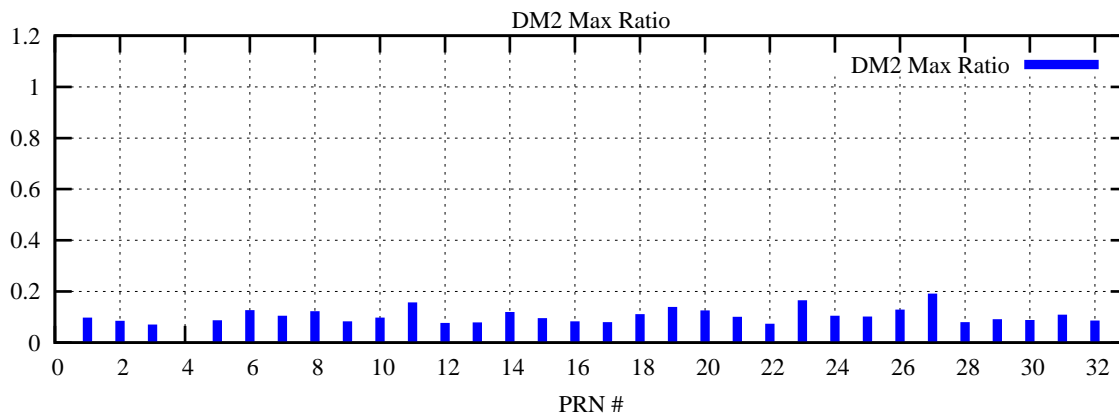

Ratio (PRN Bias/Threshold)

GpsWeek 2073 Day 5

Skinny (Type 0): PRN 8 22  
Broad (Type 2): PRN 7 15 17 21 24