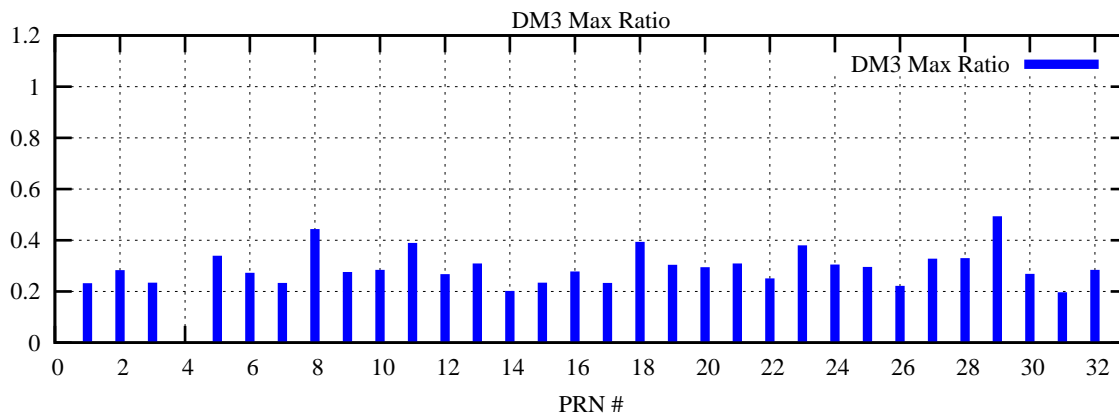

Ratio (PRN Bias/Threshold)

GpsWeek 2073 Day 5

Skinny (Type 0): PRN 8 22  
Broad (Type 2): PRN 7 15 17 21 24