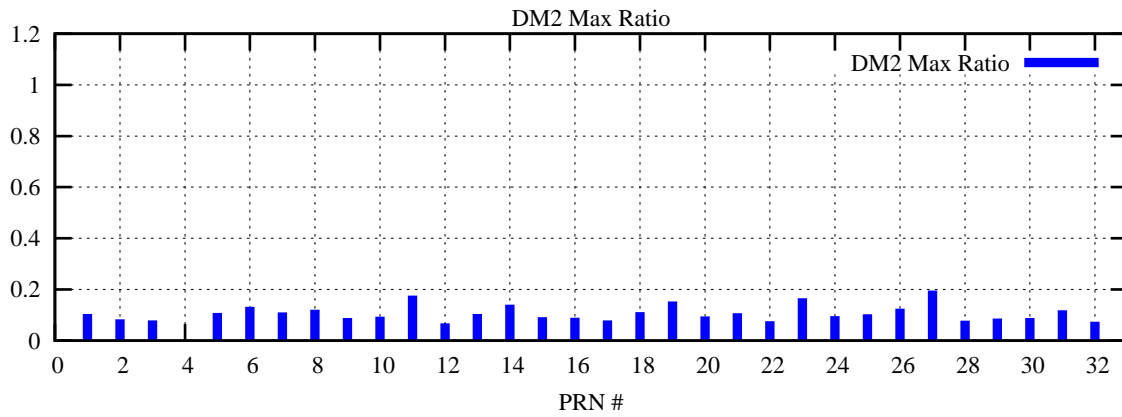

Ratio (PRN Bias/Threshold)

GpsWeek 2073 Day 6

Skinny (Type 0): PRN 8 22
Broad (Type 2): PRN 7 15 17 21 24