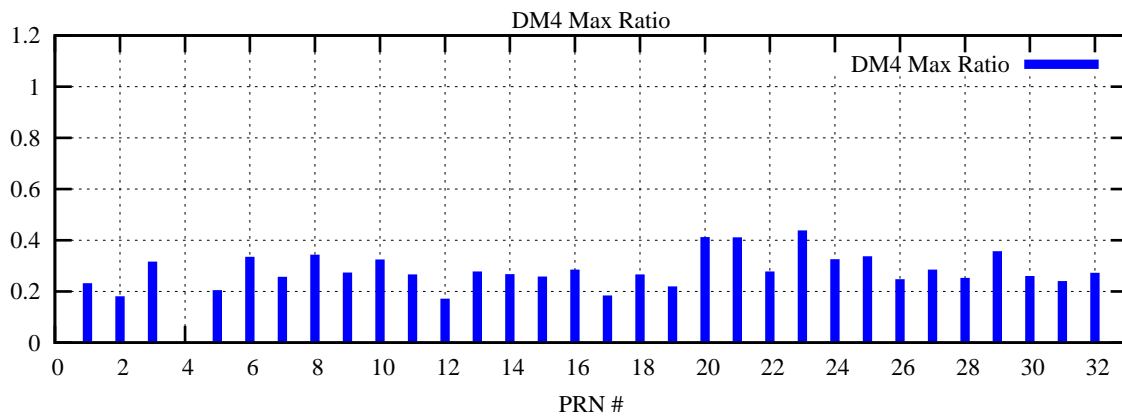

Ratio (PRN Bias/Threshold)

GpsWeek 2073 Day 6

Skinny (Type 0): PRN 8 22
Broad (Type 2): PRN 7 15 17 21 24