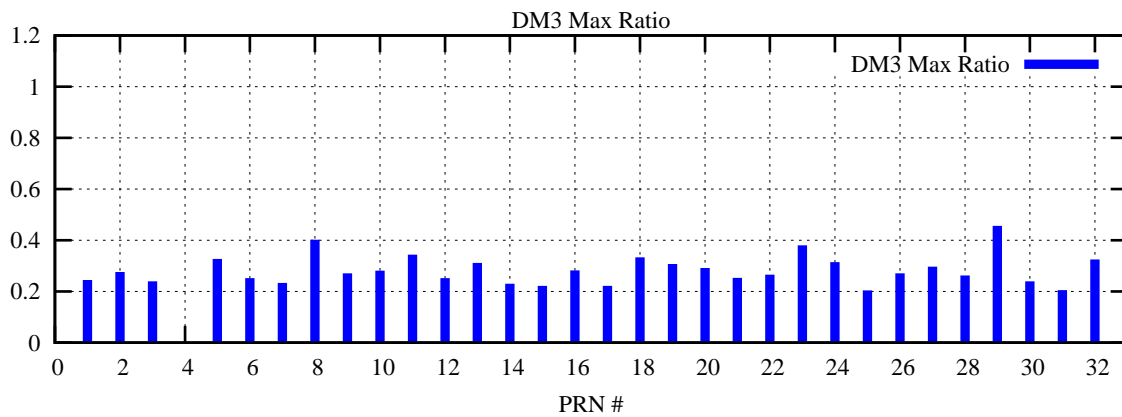

Ratio (PRN Bias/Threshold)

GpsWeek 2073 Day 6

Skinny (Type 0): PRN 8 22
Broad (Type 2): PRN 7 15 17 21 24