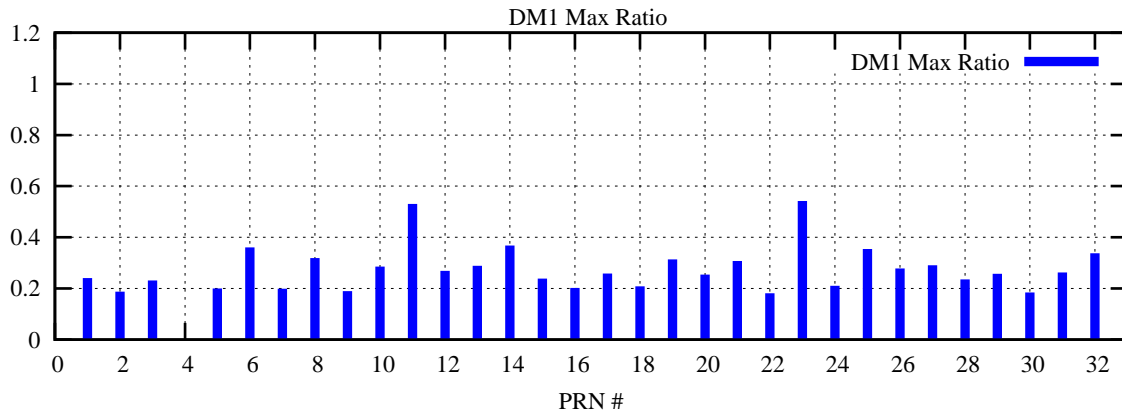

Ratio (PRN Bias/Threshold)

GpsWeek 2073 Day 6

Skinny (Type 0): PRN 8 22
Broad (Type 2): PRN 7 15 17 21 24