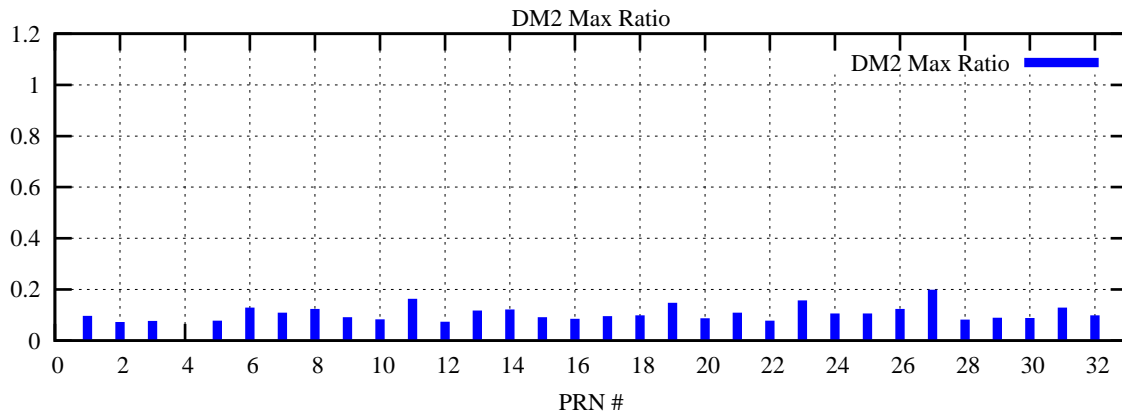

Ratio (PRN Bias/Threshold)

GpsWeek 2074 Day 0

Skinny (Type 0): PRN 8 22
Broad (Type 2): PRN 7 15 17 21 24