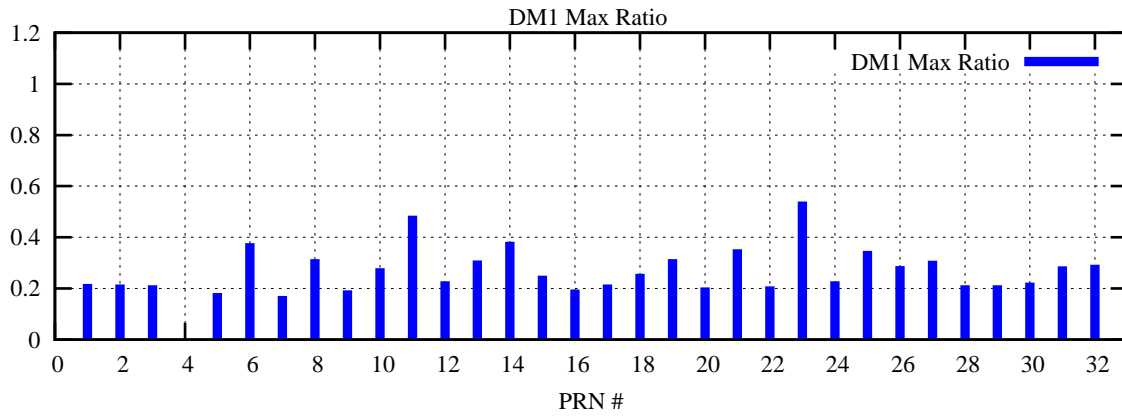

Ratio (PRN Bias/Threshold)

GpsWeek 2074 Day 0

Skinny (Type 0): PRN 8 22
Broad (Type 2): PRN 7 15 17 21 24