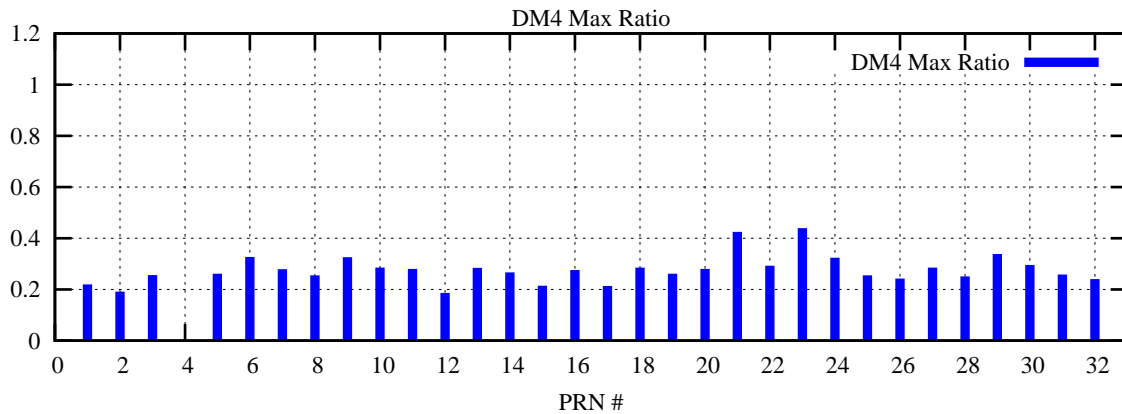

Ratio (PRN Bias/Threshold)

GpsWeek 2074 Day 0

Skinny (Type 0): PRN 8 22
Broad (Type 2): PRN 7 15 17 21 24