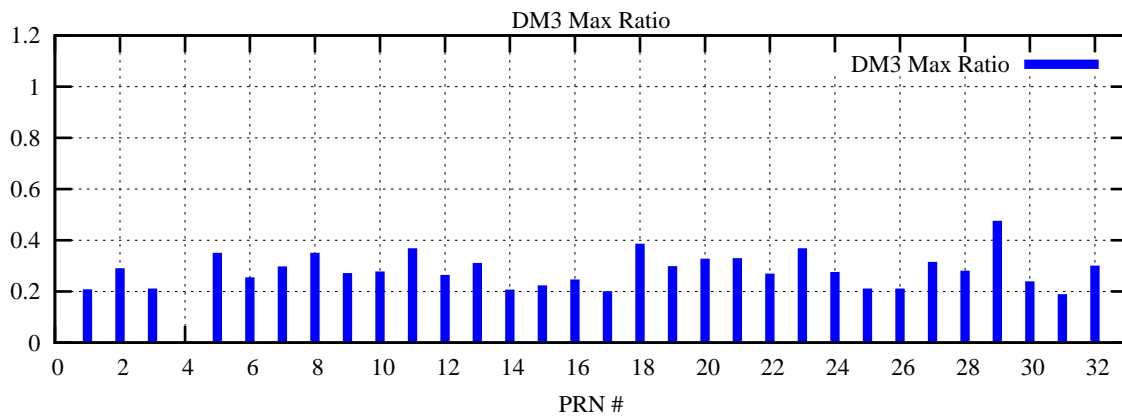

Ratio (PRN Bias/Threshold)

GpsWeek 2074 Day 0

Skinny (Type 0): PRN 8 22
Broad (Type 2): PRN 7 15 17 21 24