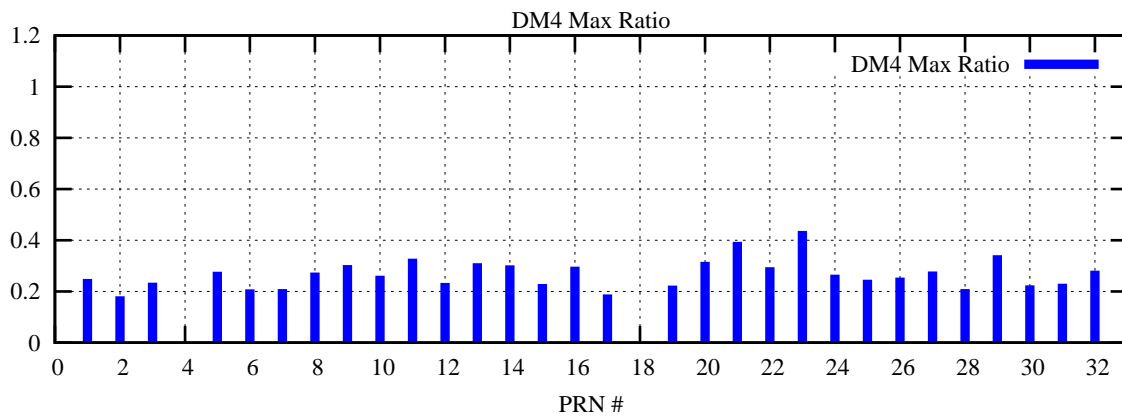

Ratio (PRN Bias/Threshold)

GpsWeek 2074 Day 2

Skinny (Type 0): PRN 8 22
Broad (Type 2): PRN 7 15 17 21 24