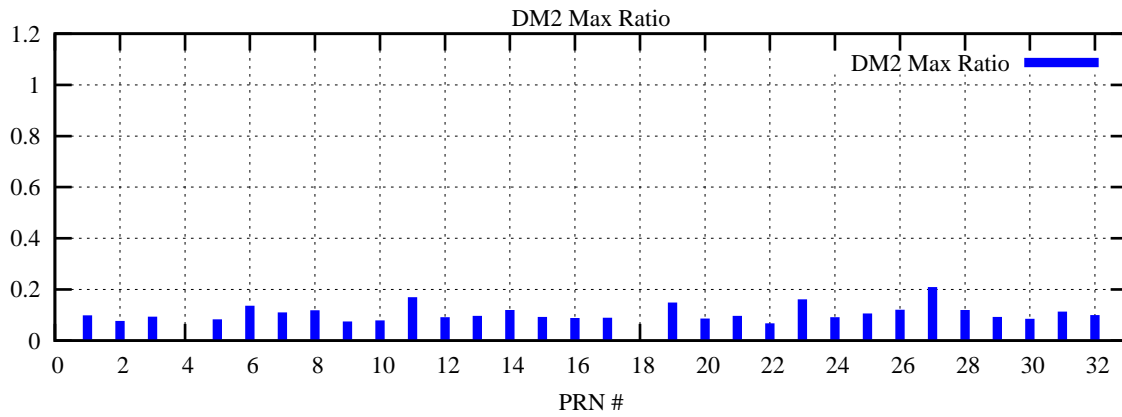

Ratio (PRN Bias/Threshold)

GpsWeek 2074 Day 2

Skinny (Type 0): PRN 8 22
Broad (Type 2): PRN 7 15 17 21 24