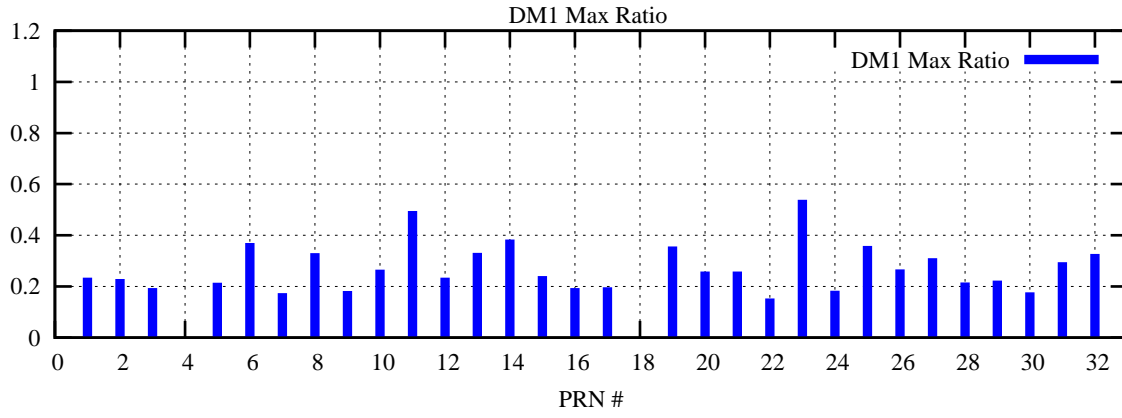

Ratio (PRN Bias/Threshold)

GpsWeek 2074 Day 2

Skinny (Type 0): PRN 8 22
Broad (Type 2): PRN 7 15 17 21 24