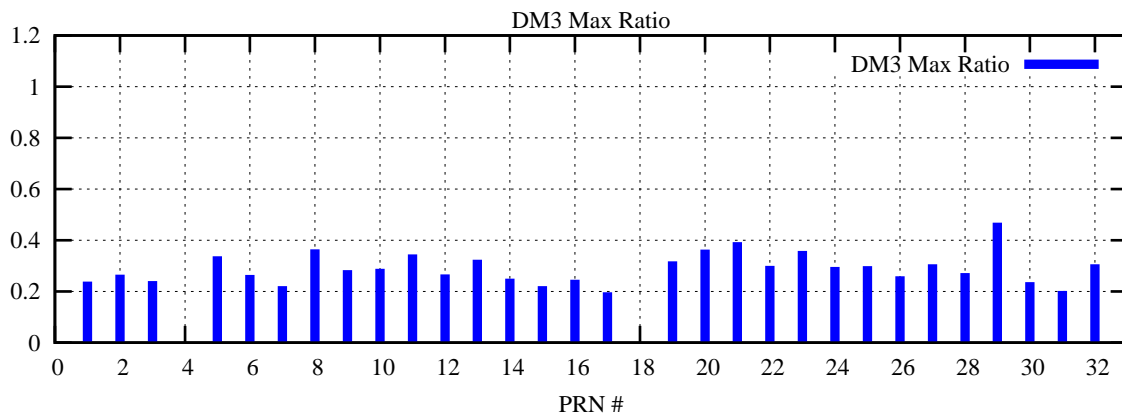

Ratio (PRN Bias/Threshold)

GpsWeek 2074 Day 2

Skinny (Type 0): PRN 8 22
Broad (Type 2): PRN 7 15 17 21 24