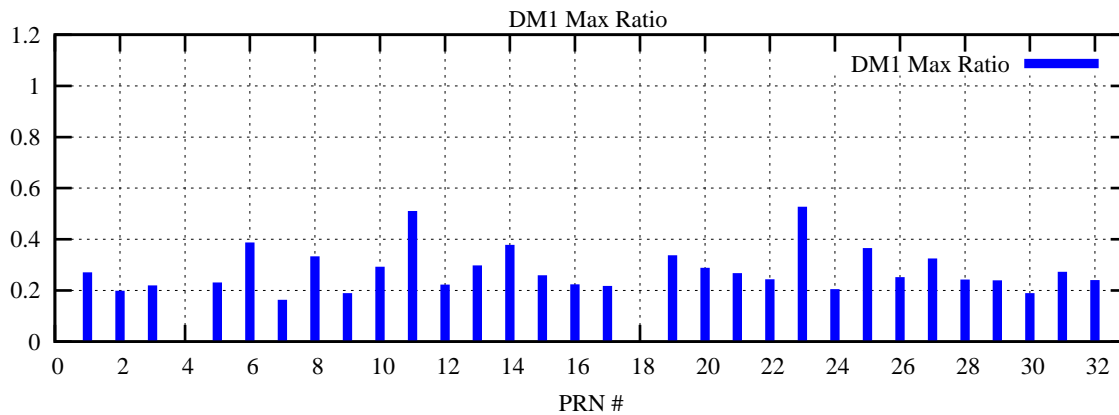

Ratio (PRN Bias/Threshold)

GpsWeek 2074 Day 3

Skinny (Type 0): PRN 8 22
Broad (Type 2): PRN 7 15 17 21 24