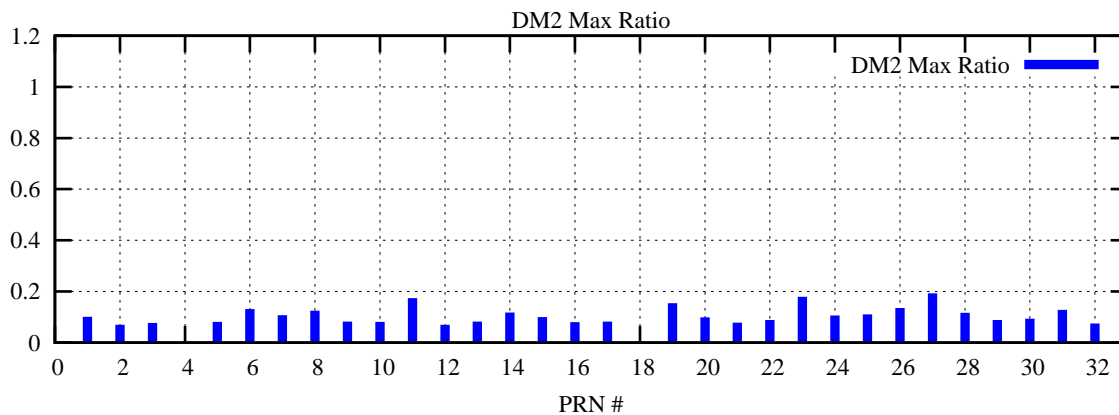

Ratio (PRN Bias/Threshold)

GpsWeek 2074 Day 3

Skinny (Type 0): PRN 8 22
Broad (Type 2): PRN 7 15 17 21 24