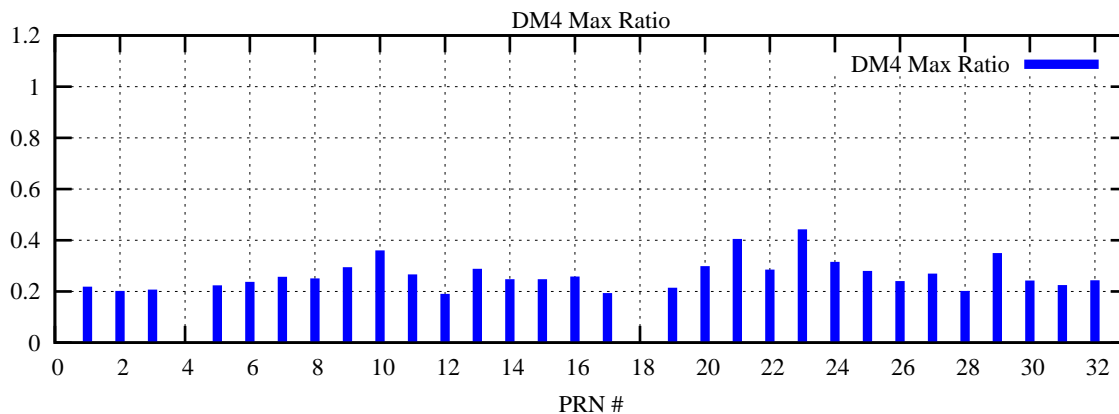

Ratio (PRN Bias/Threshold)

GpsWeek 2074 Day 3

Skinny (Type 0): PRN 8 22
Broad (Type 2): PRN 7 15 17 21 24