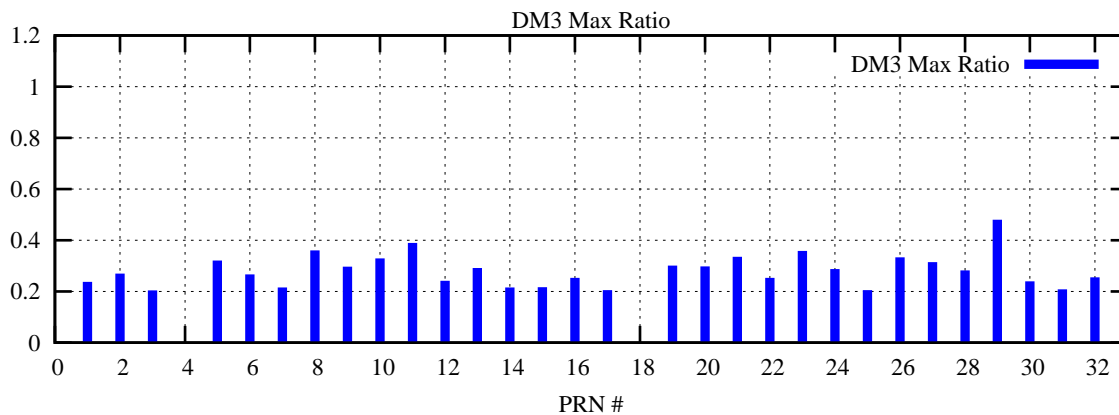

Ratio (PRN Bias/Threshold)

GpsWeek 2074 Day 3

Skinny (Type 0): PRN 8 22
Broad (Type 2): PRN 7 15 17 21 24