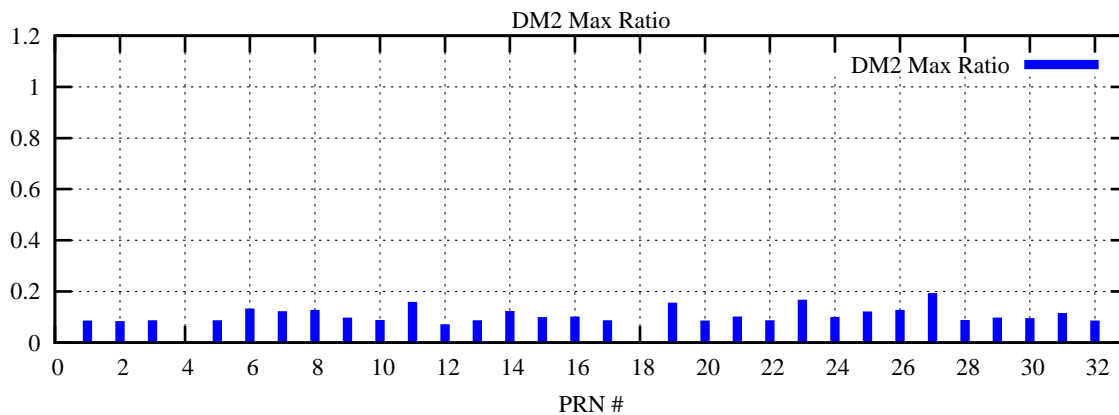

Ratio (PRN Bias/Threshold)

GpsWeek 2074 Day 5

Skinny (Type 0): PRN 8 22
Broad (Type 2): PRN 7 15 17 21 24