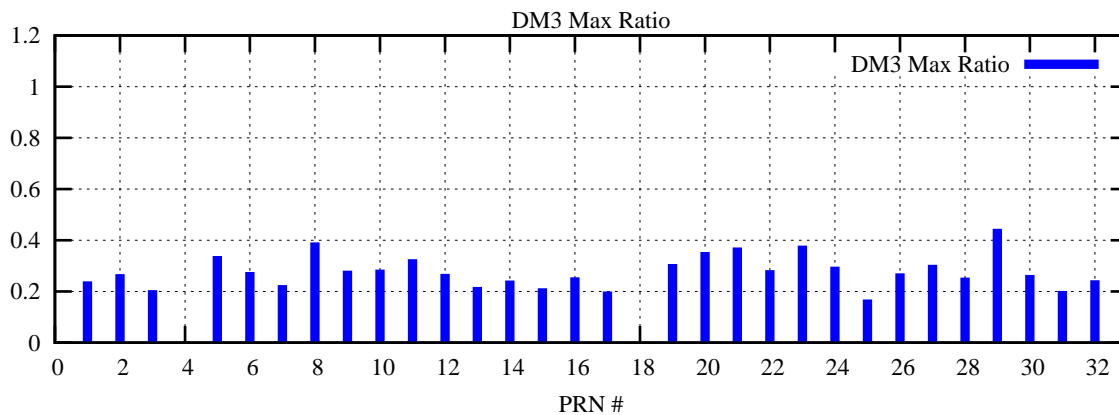

Ratio (PRN Bias/Threshold)

GpsWeek 2074 Day 5

Skinny (Type 0): PRN 8 22
Broad (Type 2): PRN 7 15 17 21 24