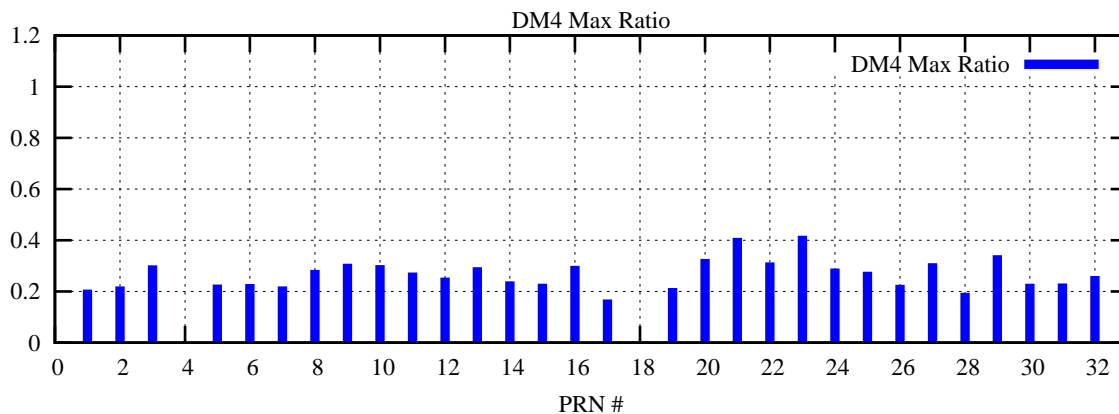

Ratio (PRN Bias/Threshold)

GpsWeek 2074 Day 5

Skinny (Type 0): PRN 8 22
Broad (Type 2): PRN 7 15 17 21 24