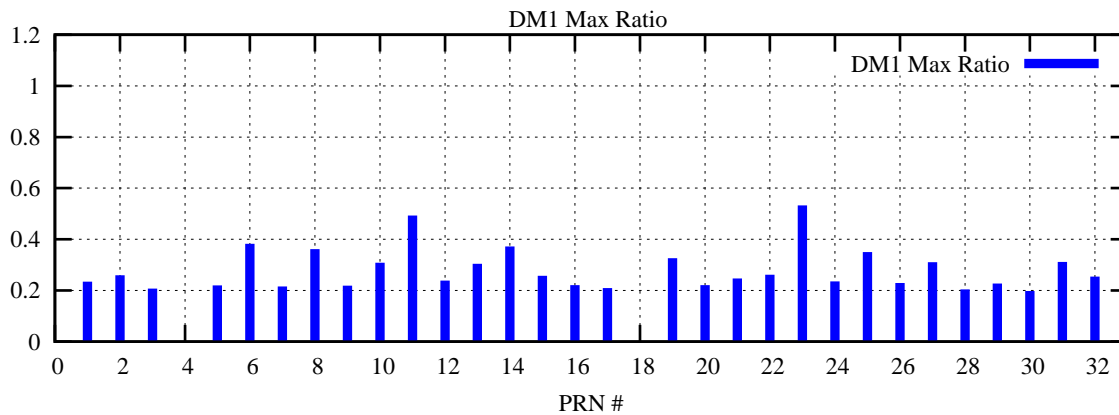

Ratio (PRN Bias/Threshold)

GpsWeek 2074 Day 5

Skinny (Type 0): PRN 8 22
Broad (Type 2): PRN 7 15 17 21 24