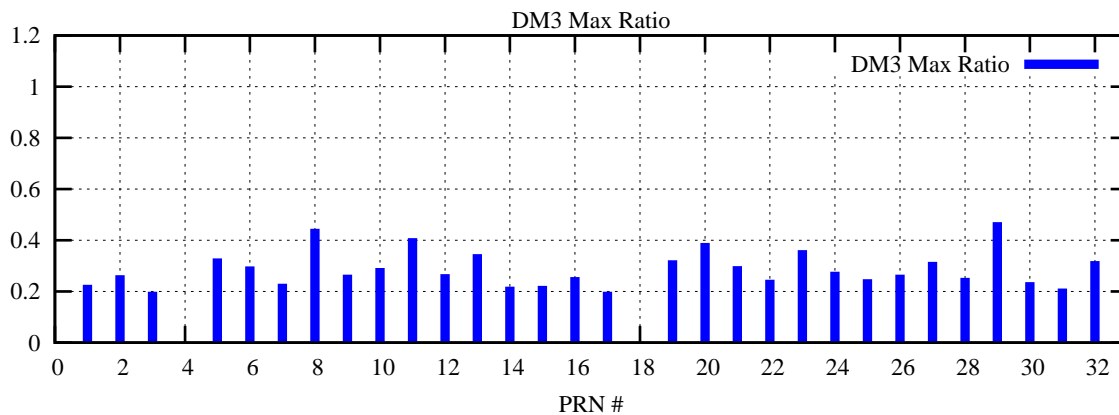

Ratio (PRN Bias/Threshold)

GpsWeek 2074 Day 6

Skinny (Type 0): PRN 8 22
Broad (Type 2): PRN 7 15 17 21 24