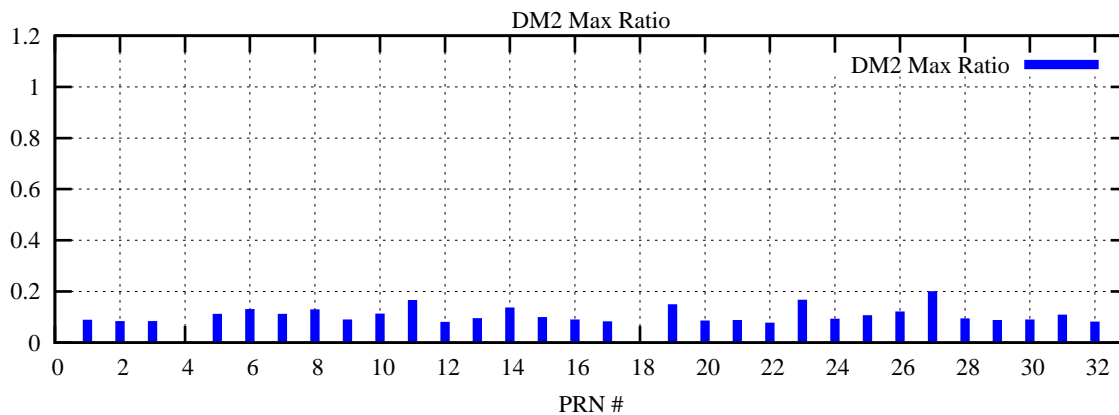

Ratio (PRN Bias/Threshold)

GpsWeek 2074 Day 6

Skinny (Type 0): PRN 8 22
Broad (Type 2): PRN 7 15 17 21 24