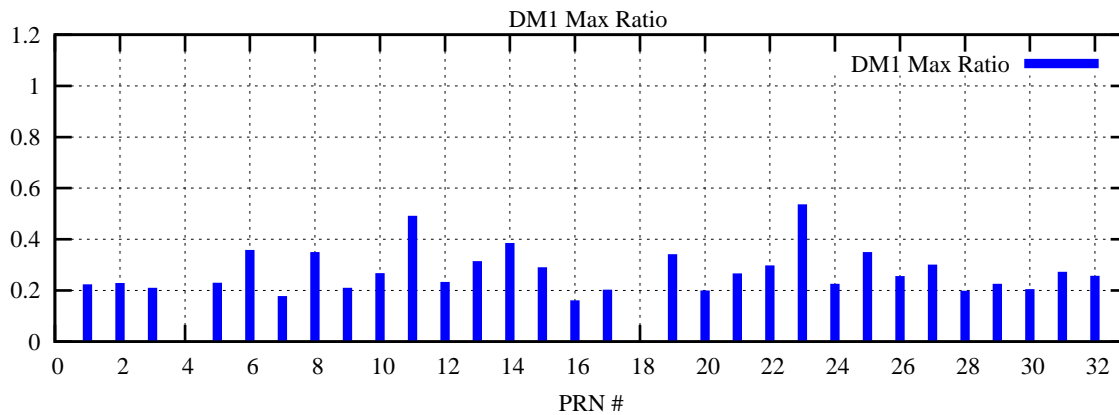

Ratio (PRN Bias/Threshold)

GpsWeek 2074 Day 6

Skinny (Type 0): PRN 8 22
Broad (Type 2): PRN 7 15 17 21 24