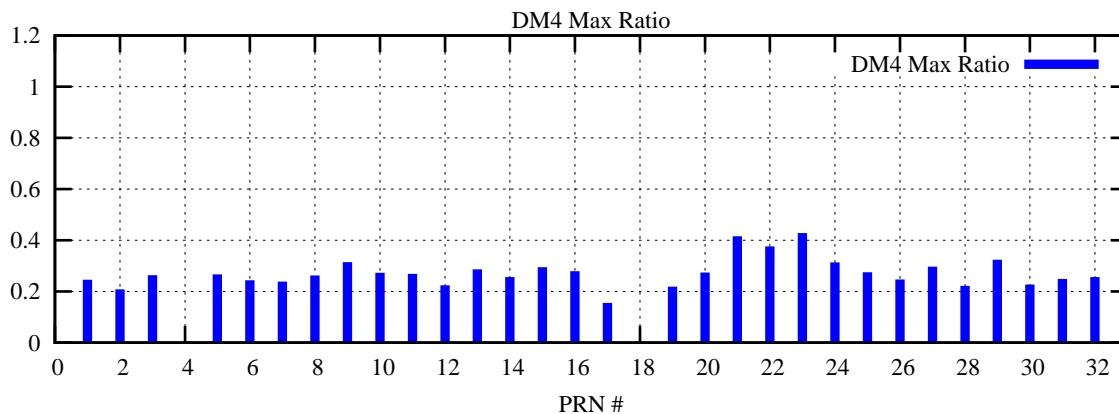

Ratio (PRN Bias/Threshold)

GpsWeek 2074 Day 6

Skinny (Type 0): PRN 8 22
Broad (Type 2): PRN 7 15 17 21 24