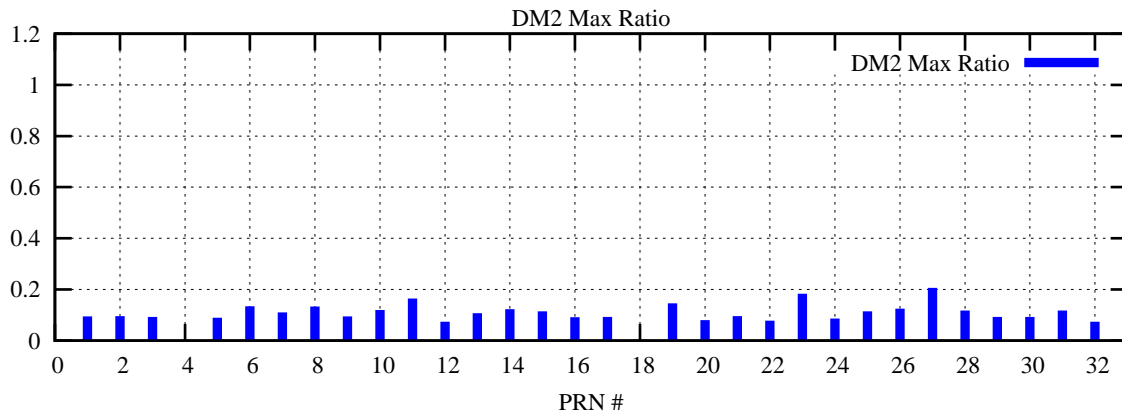

Ratio (PRN Bias/Threshold)

GpsWeek 2075 Day 0

Skinny (Type 0): PRN 8 22
Broad (Type 2): PRN 7 15 17 21 24