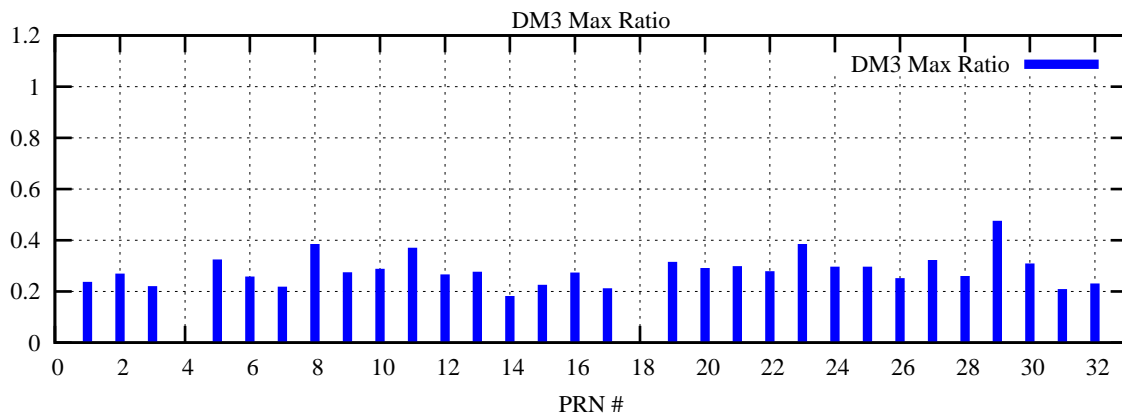

Ratio (PRN Bias/Threshold)

GpsWeek 2075 Day 0

Skinny (Type 0): PRN 8 22
Broad (Type 2): PRN 7 15 17 21 24