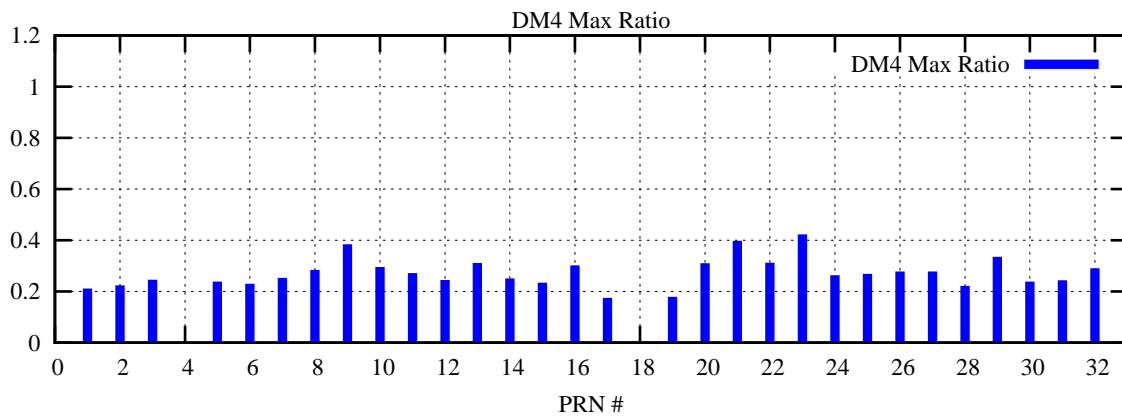

Ratio (PRN Bias/Threshold)

GpsWeek 2075 Day 0

Skinny (Type 0): PRN 8 22
Broad (Type 2): PRN 7 15 17 21 24