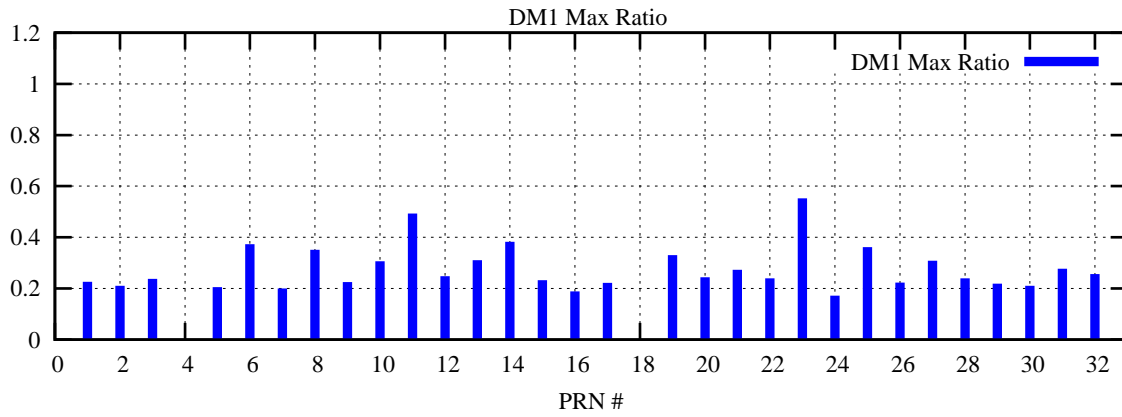

Ratio (PRN Bias/Threshold)

GpsWeek 2075 Day 0

Skinny (Type 0): PRN 8 22
Broad (Type 2): PRN 7 15 17 21 24