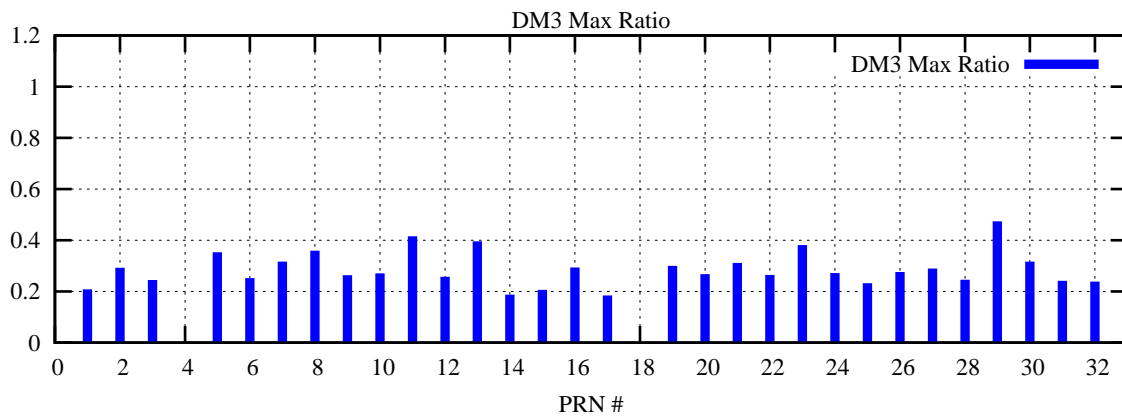

Ratio (PRN Bias/Threshold)

GpsWeek 2075 Day 3

Skinny (Type 0): PRN 8 22
Broad (Type 2): PRN 7 15 17 21 24