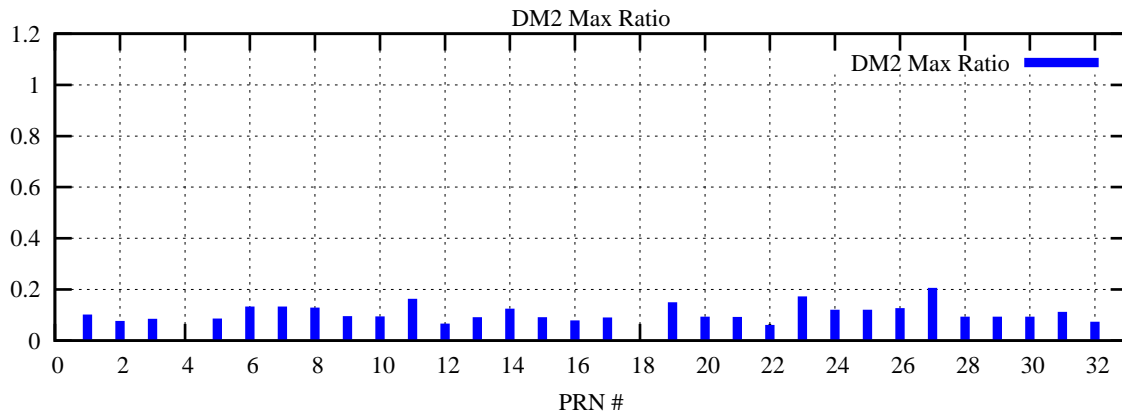

Ratio (PRN Bias/Threshold)

GpsWeek 2075 Day 3

Skinny (Type 0): PRN 8 22
Broad (Type 2): PRN 7 15 17 21 24