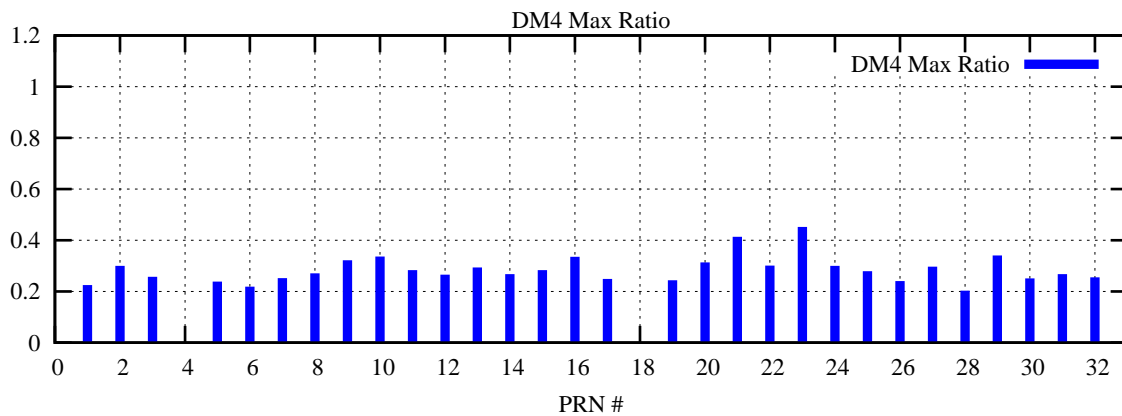

Ratio (PRN Bias/Threshold)

GpsWeek 2075 Day 3

Skinny (Type 0): PRN 8 22
Broad (Type 2): PRN 7 15 17 21 24