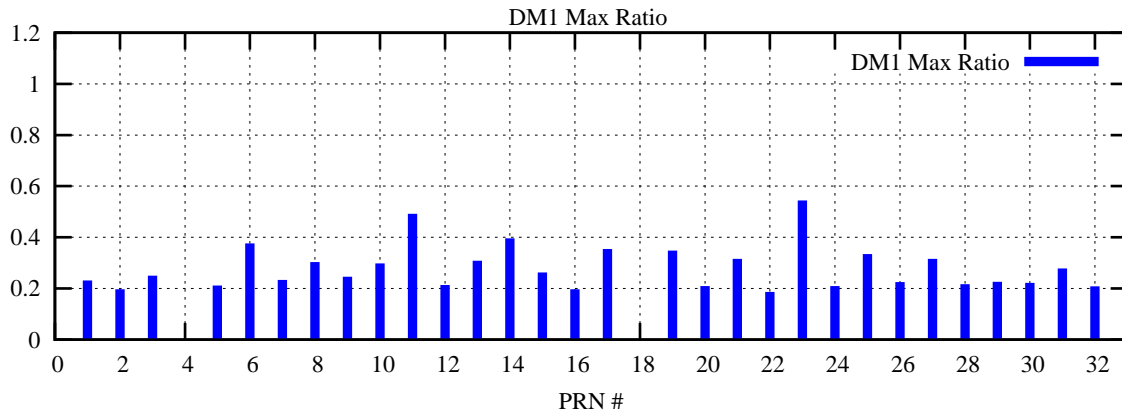

Ratio (PRN Bias/Threshold)

GpsWeek 2075 Day 3

Skinny (Type 0): PRN 8 22
Broad (Type 2): PRN 7 15 17 21 24