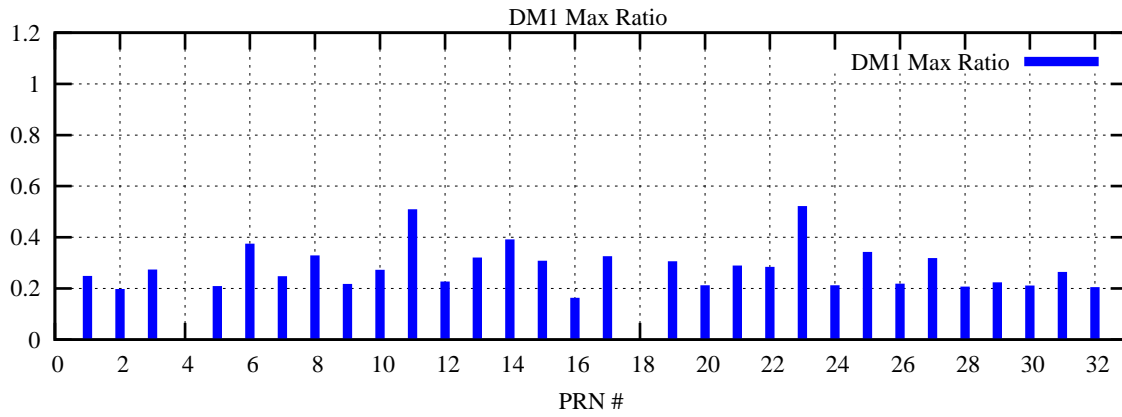

Ratio (PRN Bias/Threshold)

GpsWeek 2075 Day 4

Skinny (Type 0): PRN 8 22
Broad (Type 2): PRN 7 15 17 21 24