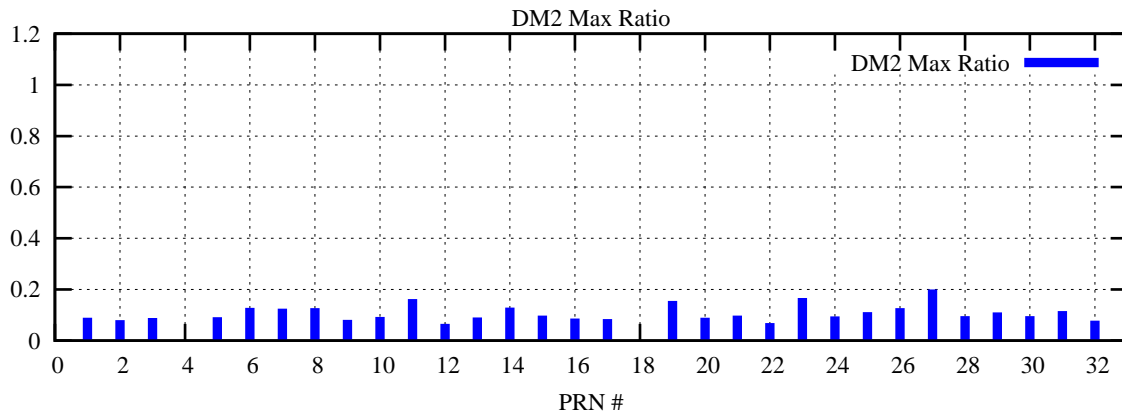

Ratio (PRN Bias/Threshold)

GpsWeek 2075 Day 4

Skinny (Type 0): PRN 8 22
Broad (Type 2): PRN 7 15 17 21 24