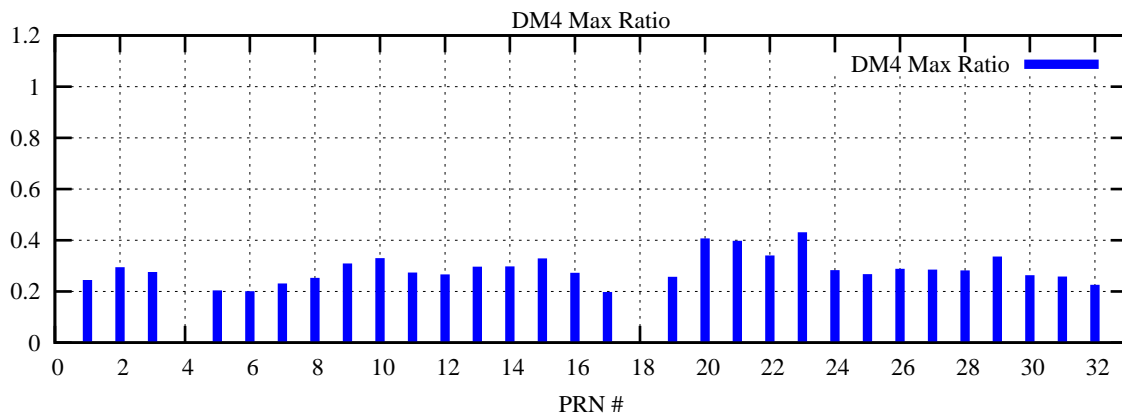

Ratio (PRN Bias/Threshold)

GpsWeek 2075 Day 4

Skinny (Type 0): PRN 8 22
Broad (Type 2): PRN 7 15 17 21 24