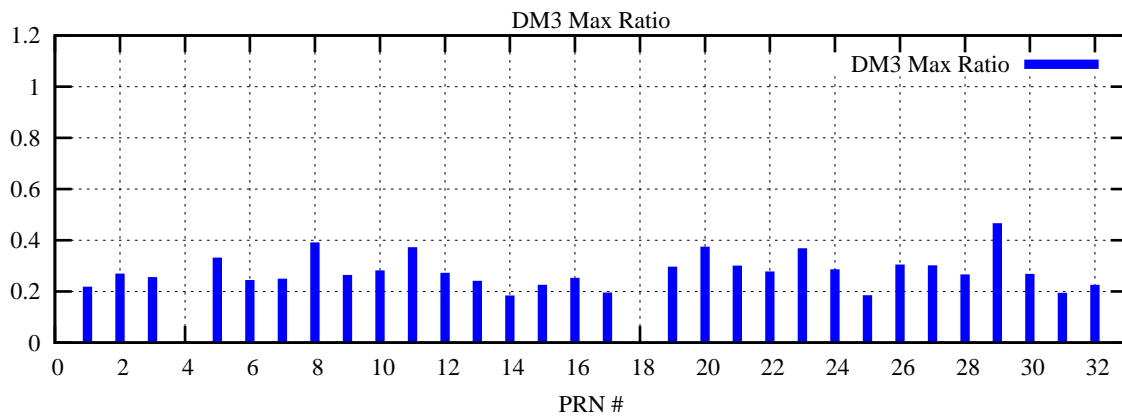

Ratio (PRN Bias/Threshold)

GpsWeek 2075 Day 4

Skinny (Type 0): PRN 8 22
Broad (Type 2): PRN 7 15 17 21 24