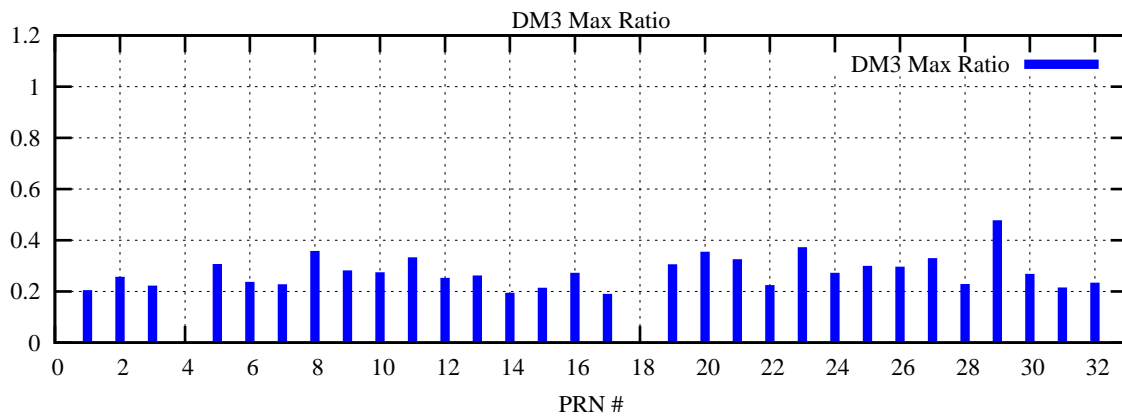

Ratio (PRN Bias/Threshold)

GpsWeek 2075 Day 5

Skinny (Type 0): PRN 8 22
Broad (Type 2): PRN 7 15 17 21 24