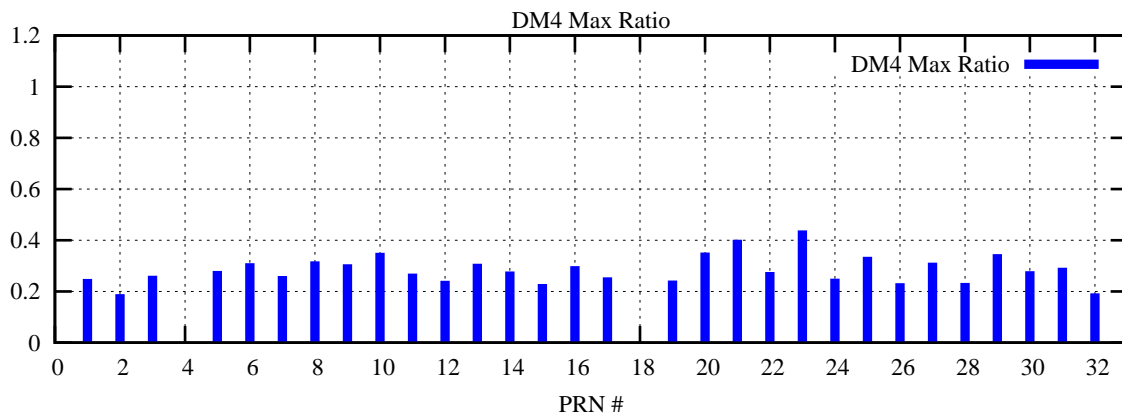

Ratio (PRN Bias/Threshold)

GpsWeek 2075 Day 5

Skinny (Type 0): PRN 8 22
Broad (Type 2): PRN 7 15 17 21 24