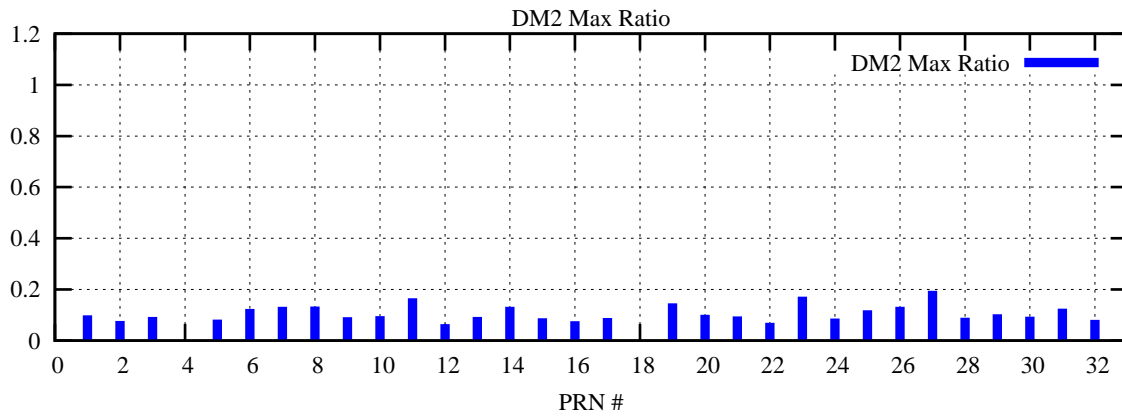

Ratio (PRN Bias/Threshold)

GpsWeek 2075 Day 5

Skinny (Type 0): PRN 8 22
Broad (Type 2): PRN 7 15 17 21 24