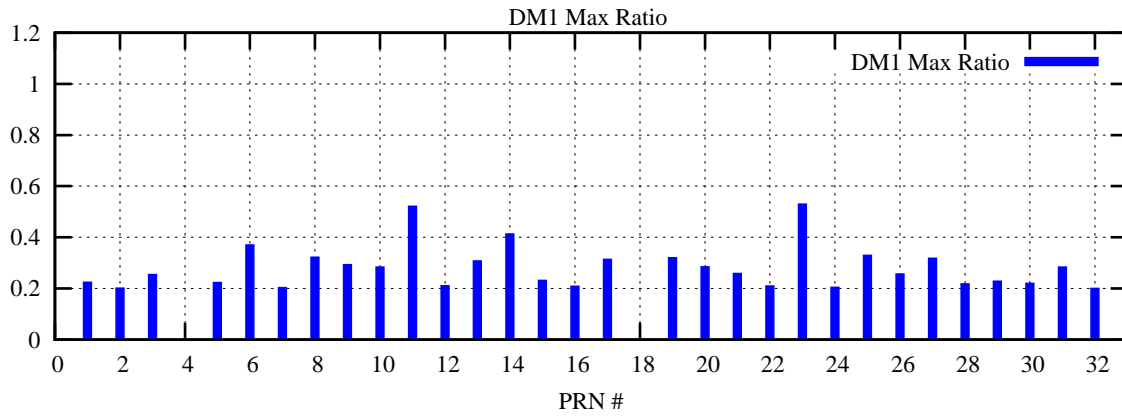

Ratio (PRN Bias/Threshold)

GpsWeek 2075 Day 5

Skinny (Type 0): PRN 8 22
Broad (Type 2): PRN 7 15 17 21 24