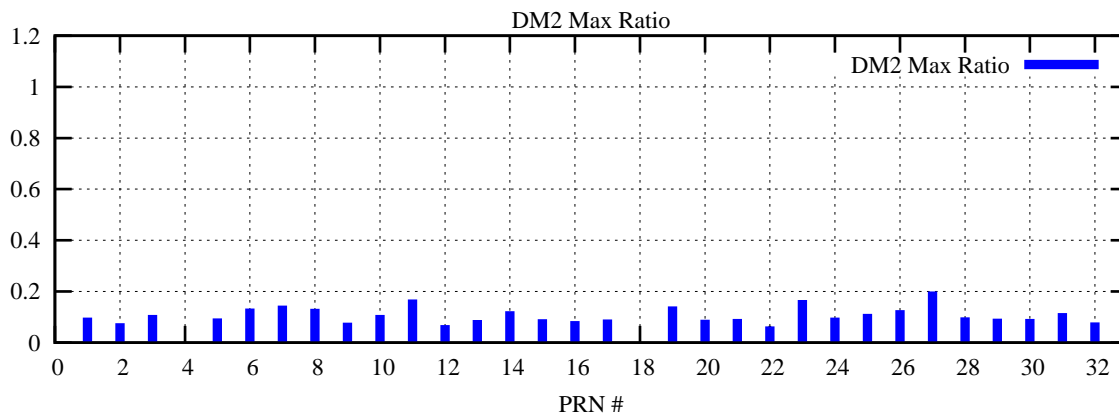

Ratio (PRN Bias/Threshold)

GpsWeek 2075 Day 6

Skinny (Type 0): PRN 8 22  
Broad (Type 2): PRN 7 15 17 21 24