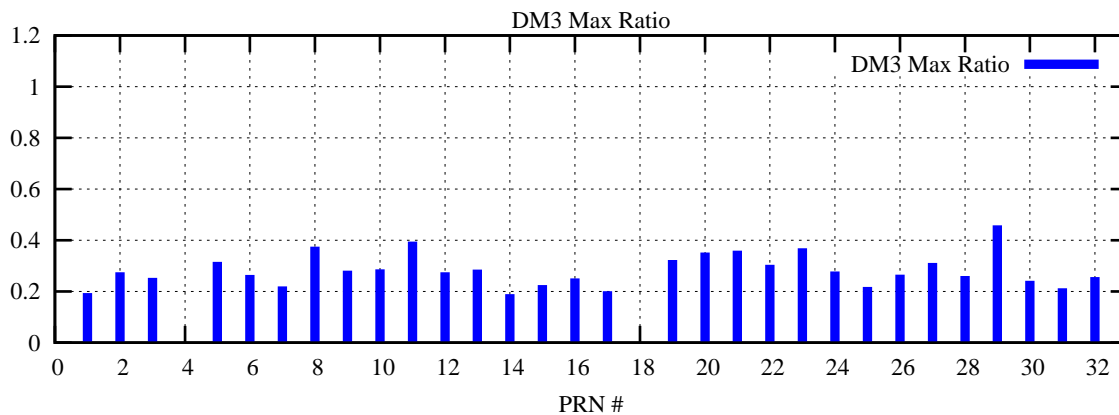

Ratio (PRN Bias/Threshold)

GpsWeek 2075 Day 6

Skinny (Type 0): PRN 8 22  
Broad (Type 2): PRN 7 15 17 21 24