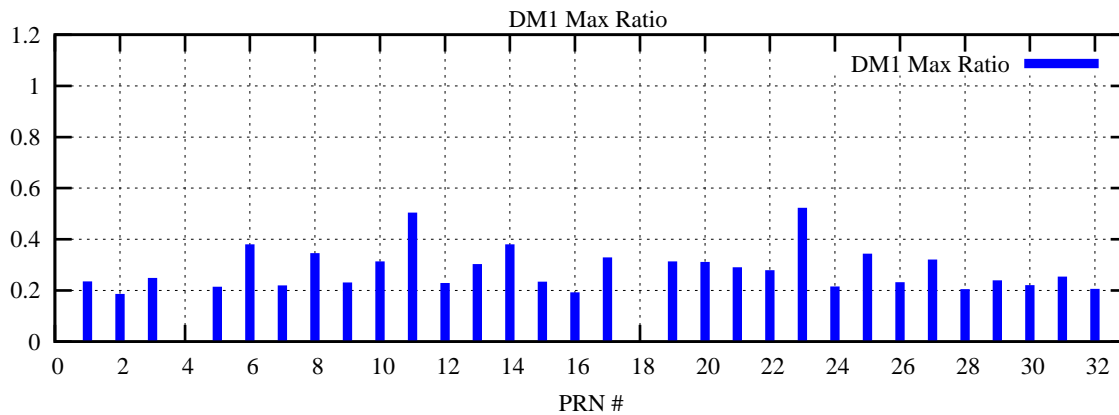

Ratio (PRN Bias/Threshold)

GpsWeek 2075 Day 6

Skinny (Type 0): PRN 8 22  
Broad (Type 2): PRN 7 15 17 21 24