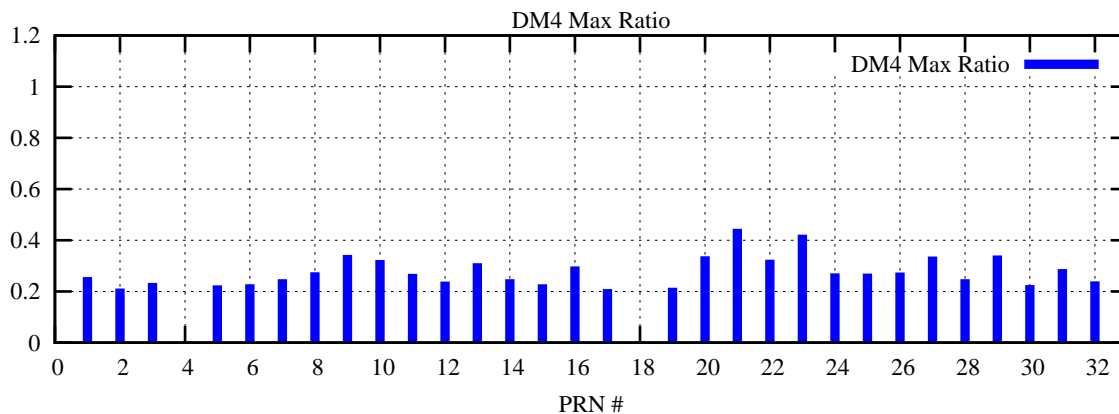

Ratio (PRN Bias/Threshold)

GpsWeek 2075 Day 6

Skinny (Type 0): PRN 8 22  
Broad (Type 2): PRN 7 15 17 21 24