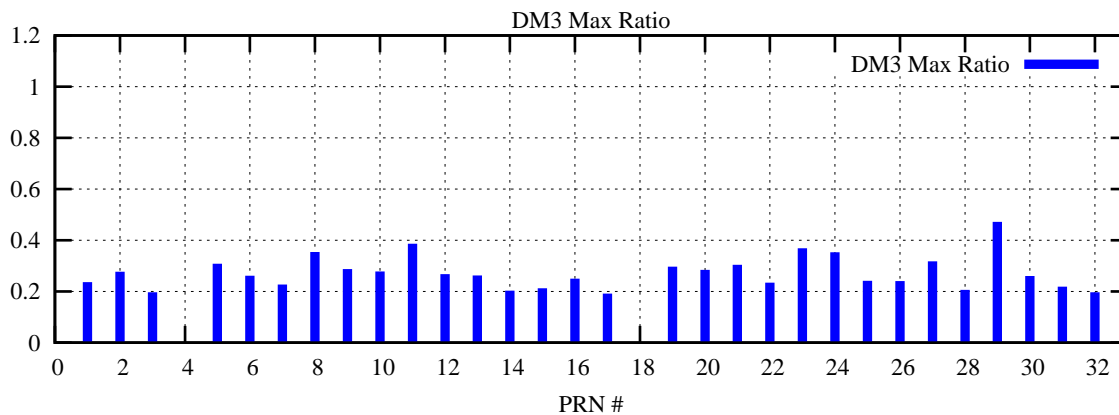

Ratio (PRN Bias/Threshold)

GpsWeek 2076 Day 3

Skinny (Type 0): PRN 8 22
Broad (Type 2): PRN 7 15 17 21 24