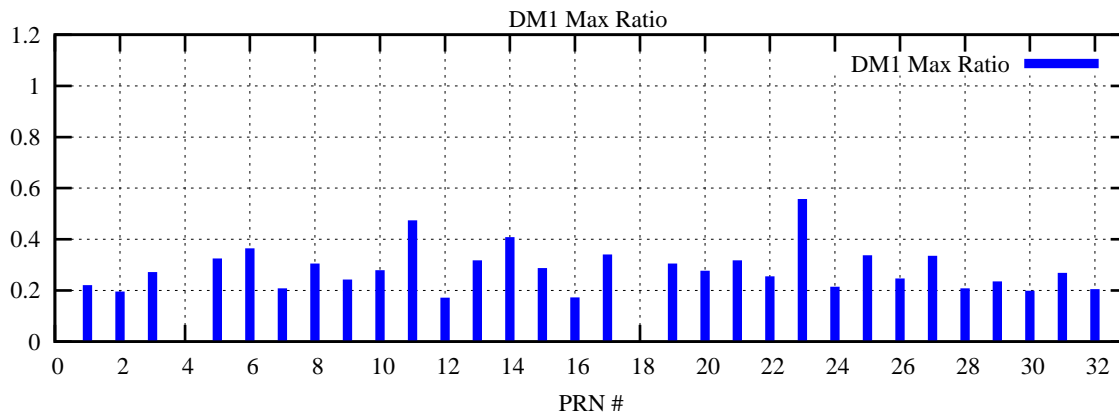

Ratio (PRN Bias/Threshold)

GpsWeek 2076 Day 3

Skinny (Type 0): PRN 8 22
Broad (Type 2): PRN 7 15 17 21 24