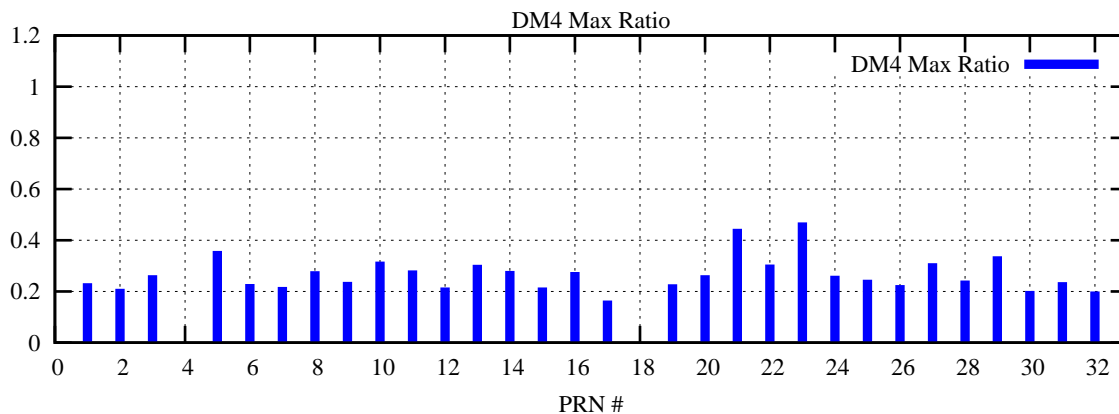

Ratio (PRN Bias/Threshold)

GpsWeek 2076 Day 3

Skinny (Type 0): PRN 8 22
Broad (Type 2): PRN 7 15 17 21 24