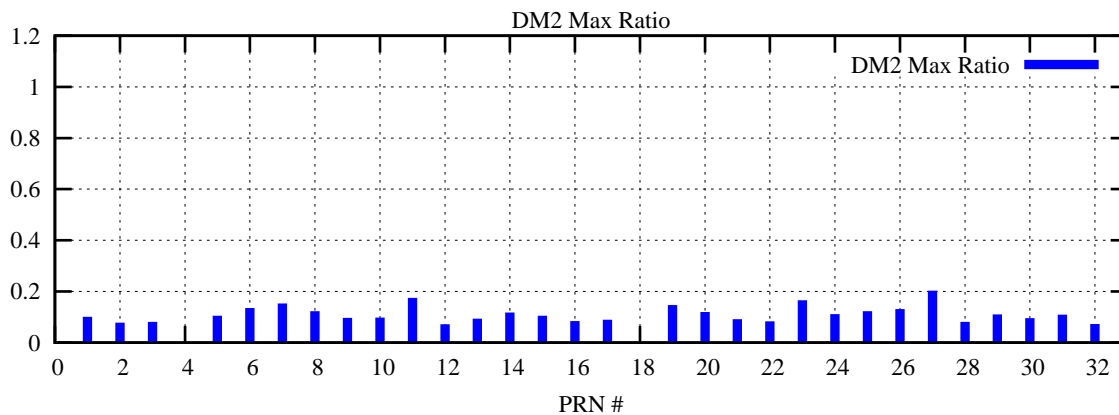

Ratio (PRN Bias/Threshold)

GpsWeek 2076 Day 3

Skinny (Type 0): PRN 8 22
Broad (Type 2): PRN 7 15 17 21 24