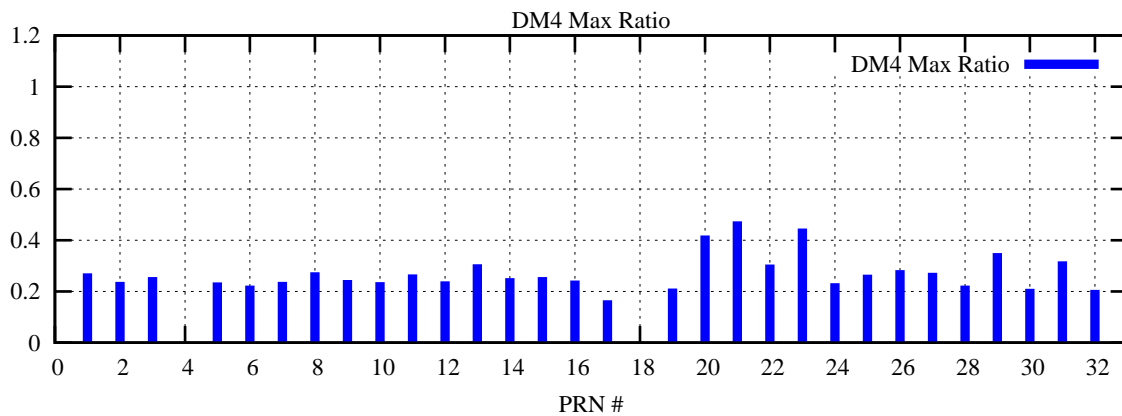

Ratio (PRN Bias/Threshold)

GpsWeek 2076 Day 4

Skinny (Type 0): PRN 8 22
Broad (Type 2): PRN 7 15 17 21 24