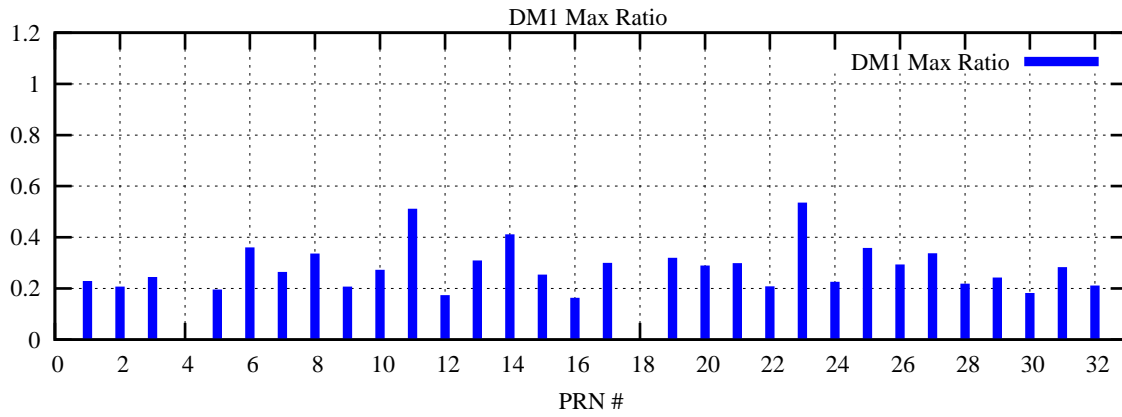

Ratio (PRN Bias/Threshold)

GpsWeek 2076 Day 4

Skinny (Type 0): PRN 8 22
Broad (Type 2): PRN 7 15 17 21 24