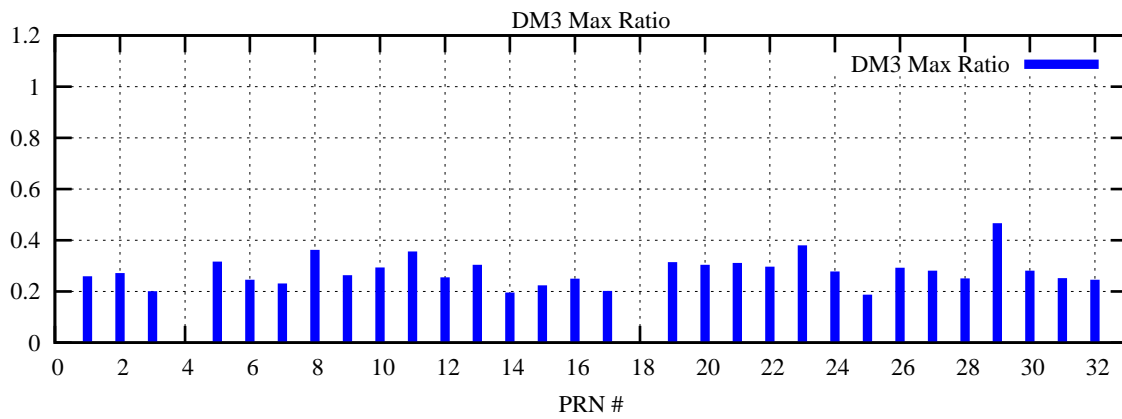

Ratio (PRN Bias/Threshold)

GpsWeek 2076 Day 4

Skinny (Type 0): PRN 8 22
Broad (Type 2): PRN 7 15 17 21 24