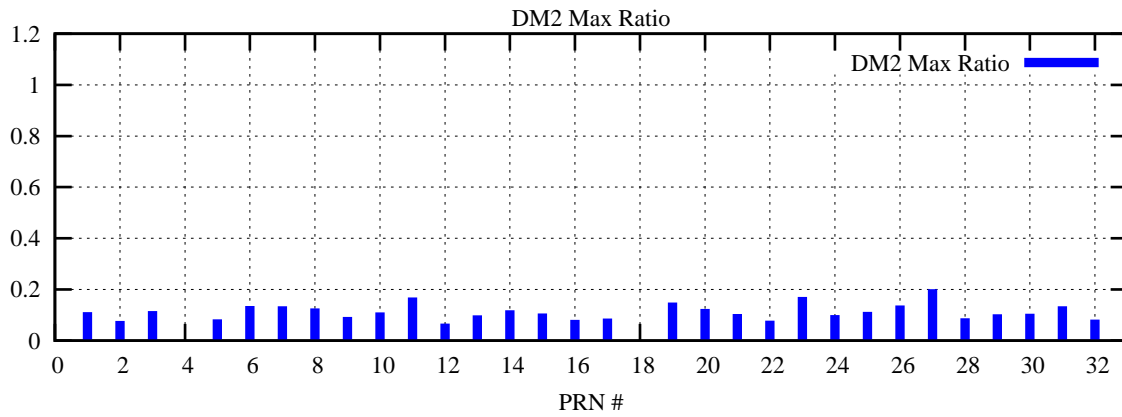

Ratio (PRN Bias/Threshold)

GpsWeek 2076 Day 4

Skinny (Type 0): PRN 8 22
Broad (Type 2): PRN 7 15 17 21 24