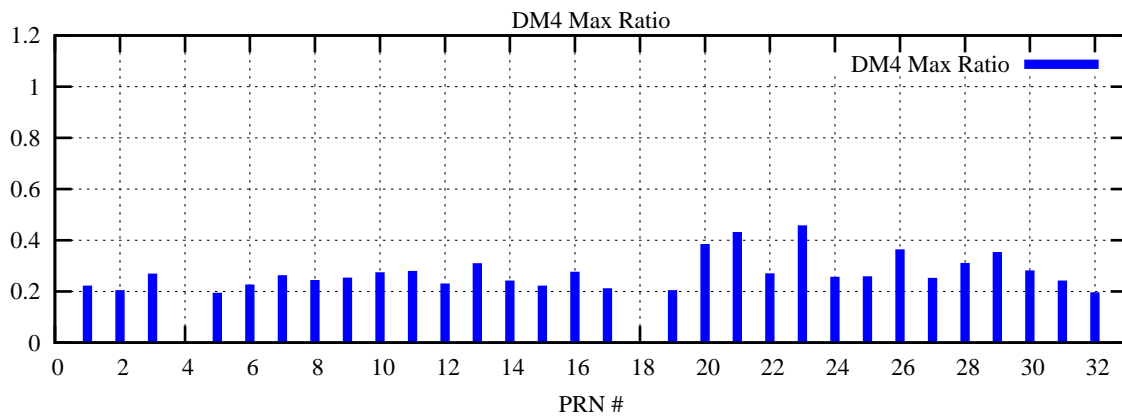

Ratio (PRN Bias/Threshold)

GpsWeek 2076 Day 5

Skinny (Type 0): PRN 8 22
Broad (Type 2): PRN 7 15 17 21 24