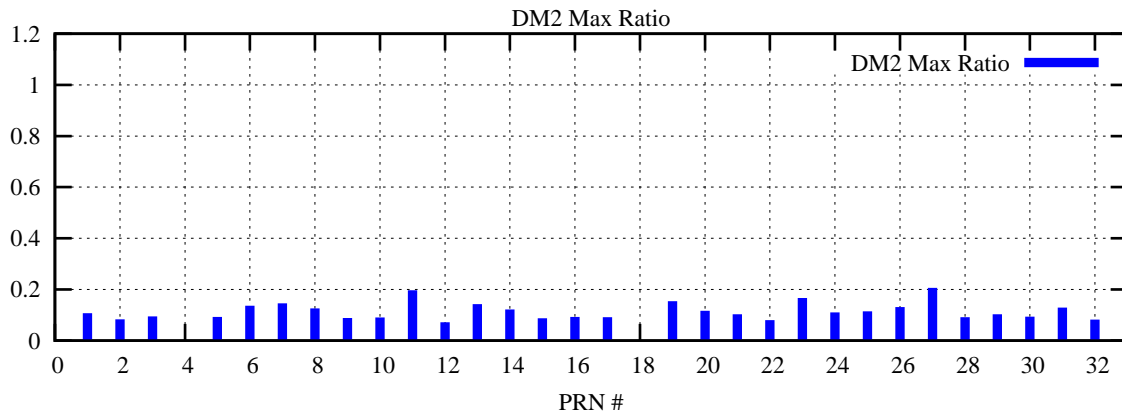

Ratio (PRN Bias/Threshold)

GpsWeek 2076 Day 5

Skinny (Type 0): PRN 8 22
Broad (Type 2): PRN 7 15 17 21 24