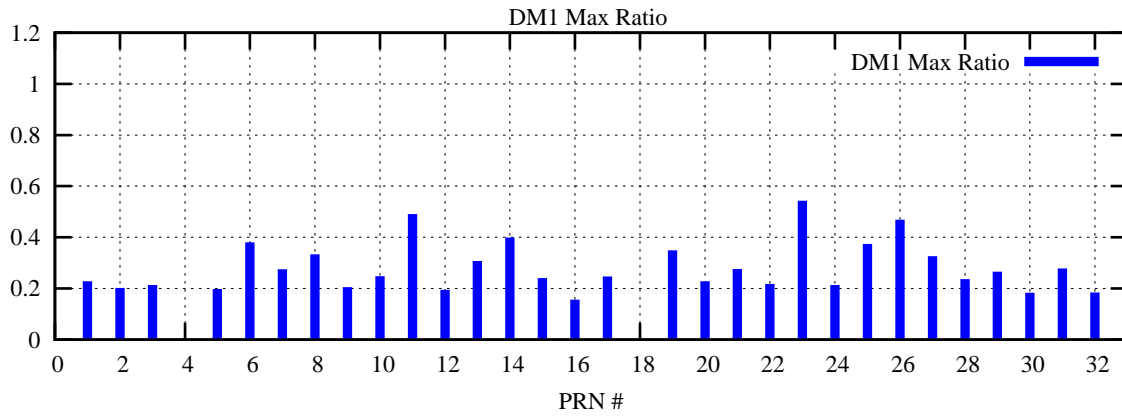

Ratio (PRN Bias/Threshold)

GpsWeek 2076 Day 5

Skinny (Type 0): PRN 8 22
Broad (Type 2): PRN 7 15 17 21 24