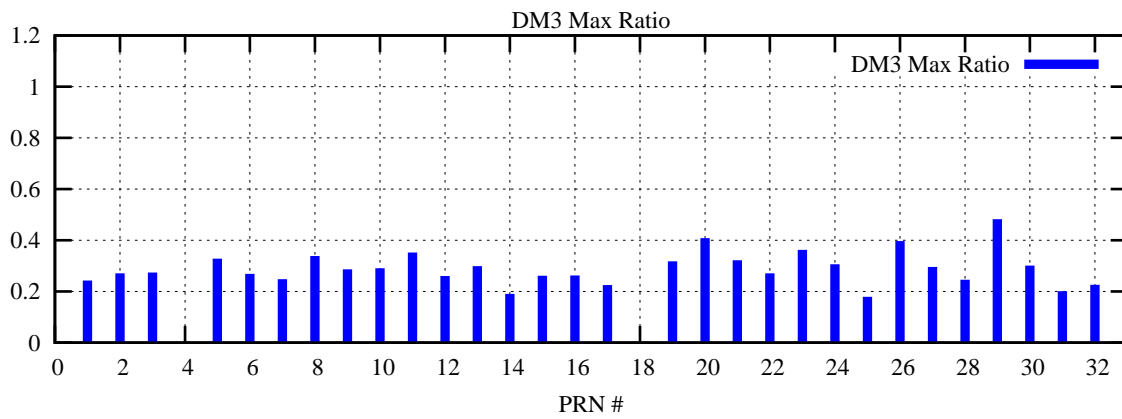

Ratio (PRN Bias/Threshold)

GpsWeek 2076 Day 5

Skinny (Type 0): PRN 8 22
Broad (Type 2): PRN 7 15 17 21 24