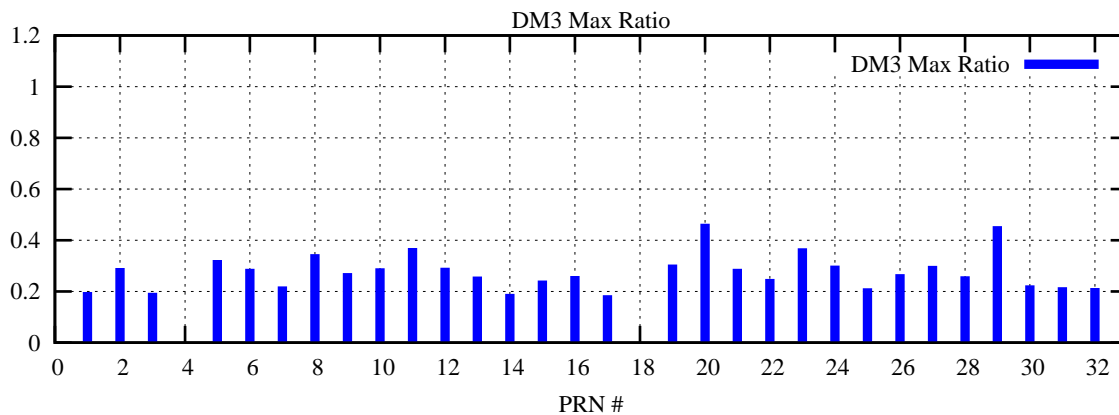

Ratio (PRN Bias/Threshold)

GpsWeek 2076 Day 6

Skinny (Type 0): PRN 8 22
Broad (Type 2): PRN 7 15 17 21 24