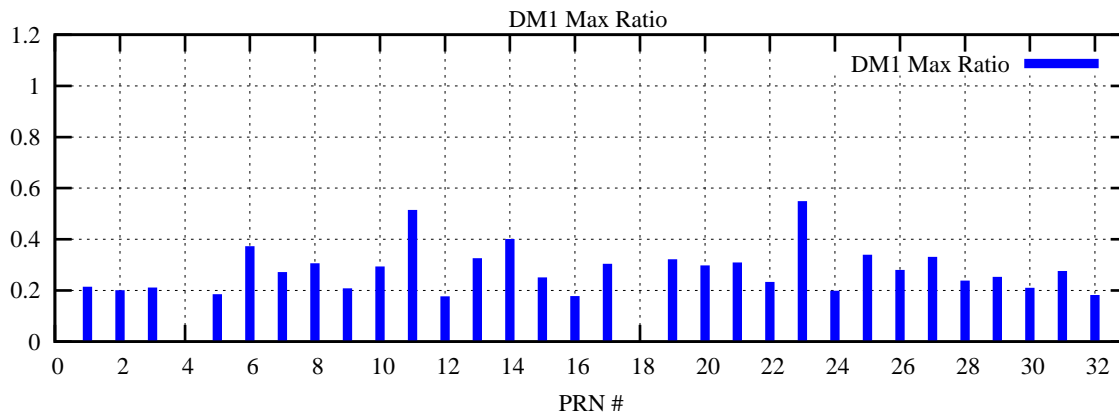

Ratio (PRN Bias/Threshold)

GpsWeek 2076 Day 6

Skinny (Type 0): PRN 8 22
Broad (Type 2): PRN 7 15 17 21 24