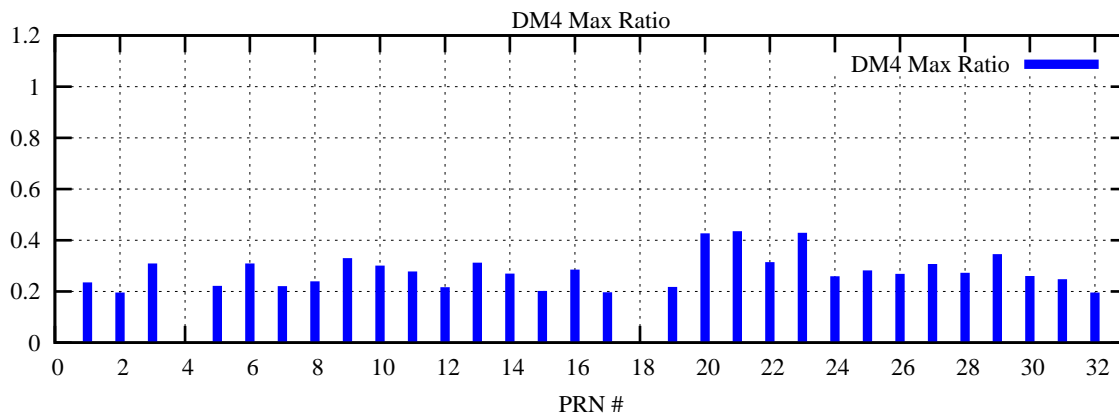

Ratio (PRN Bias/Threshold)

GpsWeek 2076 Day 6

Skinny (Type 0): PRN 8 22
Broad (Type 2): PRN 7 15 17 21 24