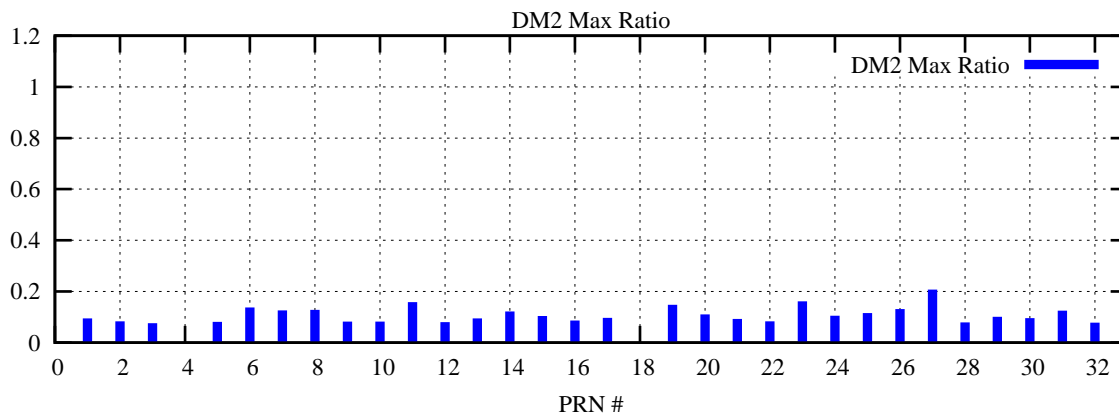

Ratio (PRN Bias/Threshold)

GpsWeek 2076 Day 6

Skinny (Type 0): PRN 8 22
Broad (Type 2): PRN 7 15 17 21 24