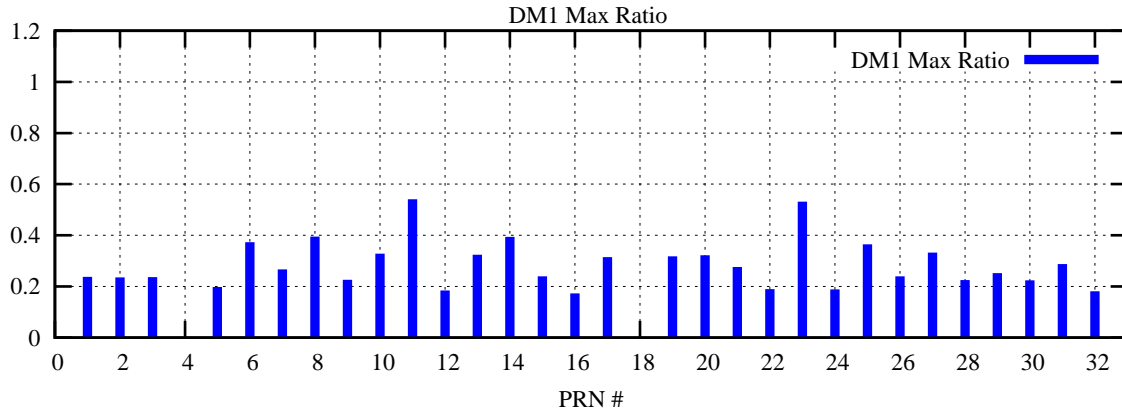

Ratio (PRN Bias/Threshold)

GpsWeek 2077 Day 0

Skinny (Type 0): PRN 8 22  
Broad (Type 2): PRN 7 15 17 21 24