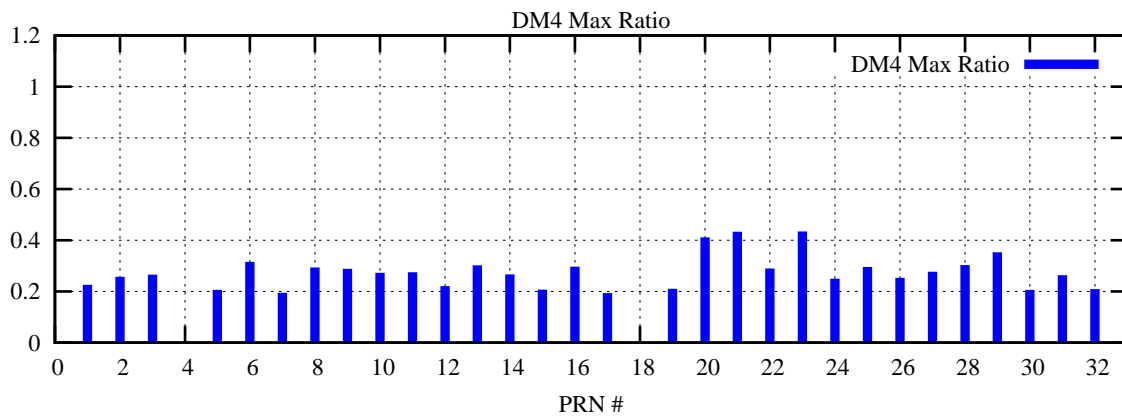

Ratio (PRN Bias/Threshold)

GpsWeek 2077 Day 0

Skinny (Type 0): PRN 8 22  
Broad (Type 2): PRN 7 15 17 21 24