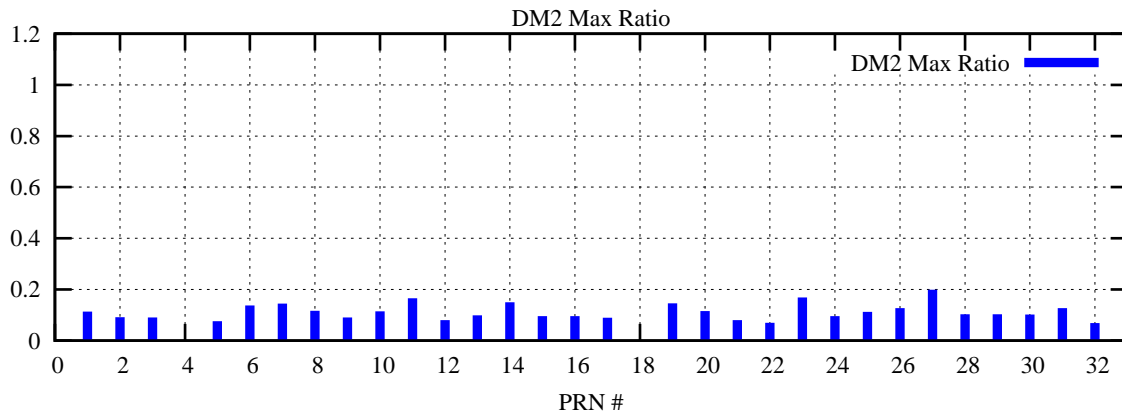

Ratio (PRN Bias/Threshold)

GpsWeek 2077 Day 0

Skinny (Type 0): PRN 8 22  
Broad (Type 2): PRN 7 15 17 21 24