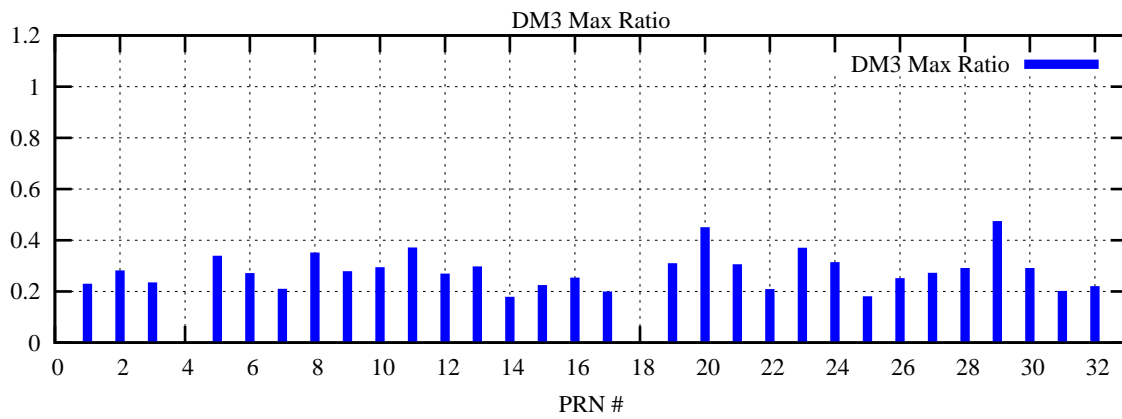

Ratio (PRN Bias/Threshold)

GpsWeek 2077 Day 0

Skinny (Type 0): PRN 8 22  
Broad (Type 2): PRN 7 15 17 21 24