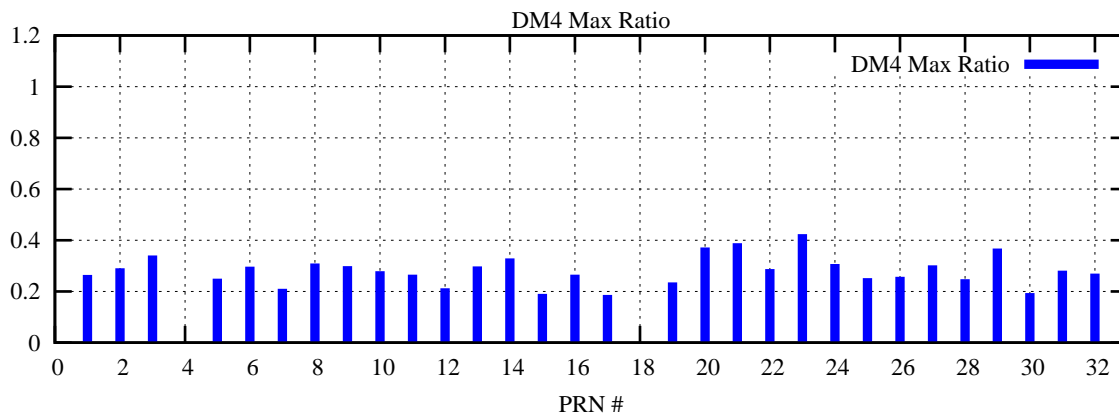

Ratio (PRN Bias/Threshold)

GpsWeek 2077 Day 1

Skinny (Type 0): PRN 8 22
Broad (Type 2): PRN 7 15 17 21 24