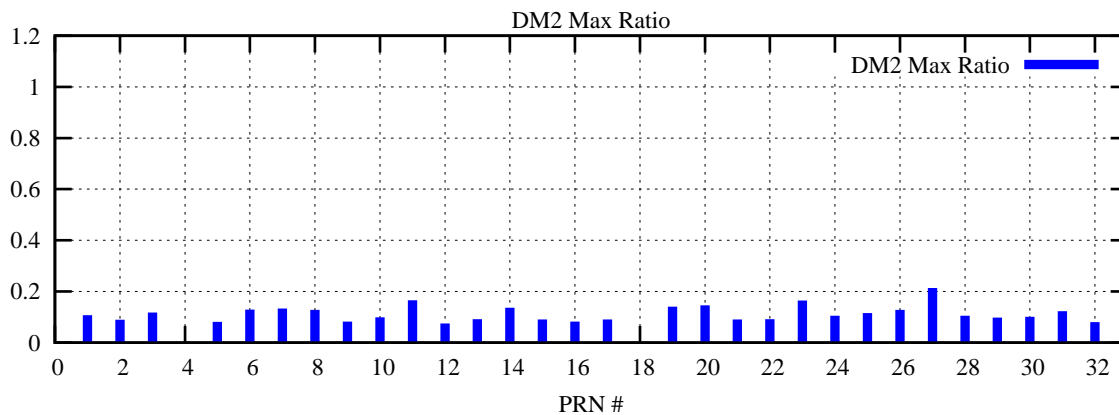

Ratio (PRN Bias/Threshold)

GpsWeek 2077 Day 1

Skinny (Type 0): PRN 8 22
Broad (Type 2): PRN 7 15 17 21 24