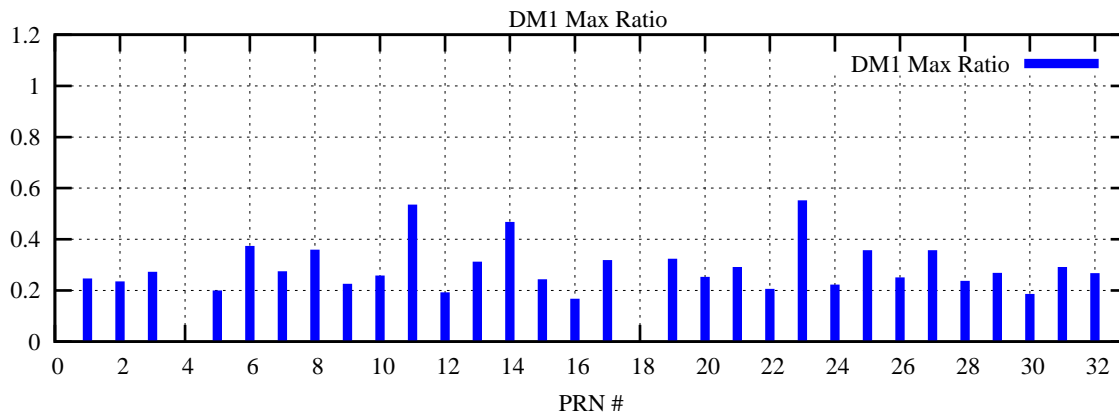

Ratio (PRN Bias/Threshold)

GpsWeek 2077 Day 1

Skinny (Type 0): PRN 8 22
Broad (Type 2): PRN 7 15 17 21 24