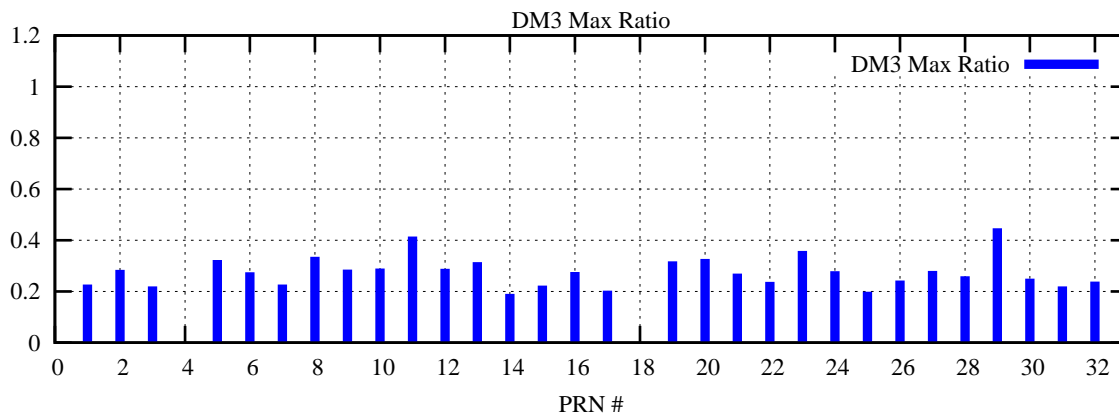

Ratio (PRN Bias/Threshold)

GpsWeek 2077 Day 1

Skinny (Type 0): PRN 8 22
Broad (Type 2): PRN 7 15 17 21 24