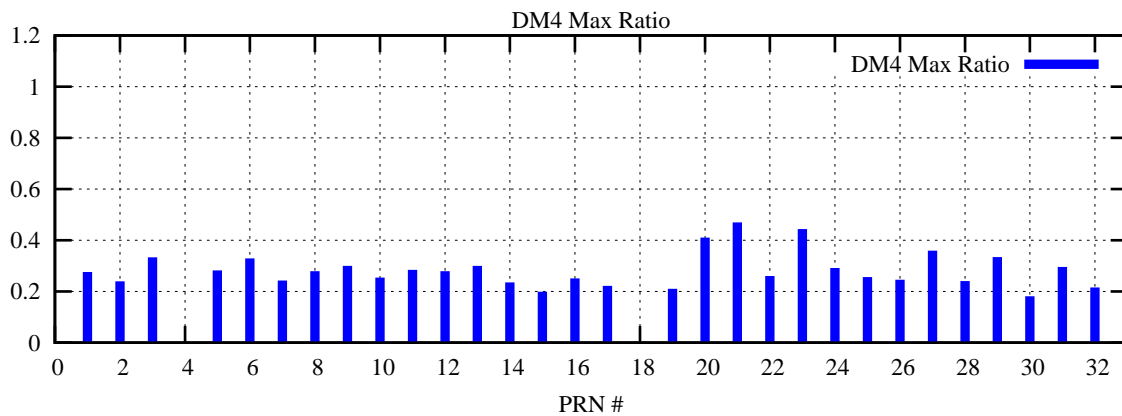

Ratio (PRN Bias/Threshold)

GpsWeek 2077 Day 3

Skinny (Type 0): PRN 8 22
Broad (Type 2): PRN 7 15 17 21 24