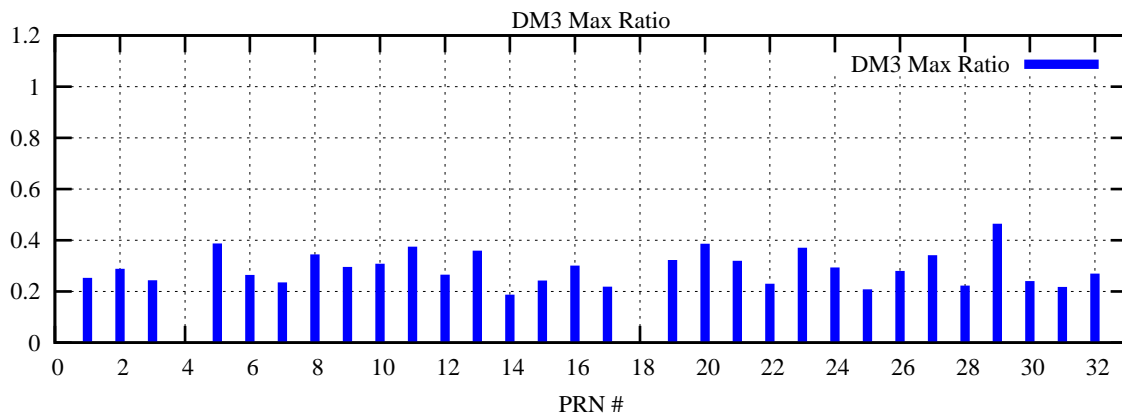

Ratio (PRN Bias/Threshold)

GpsWeek 2077 Day 3

Skinny (Type 0): PRN 8 22
Broad (Type 2): PRN 7 15 17 21 24