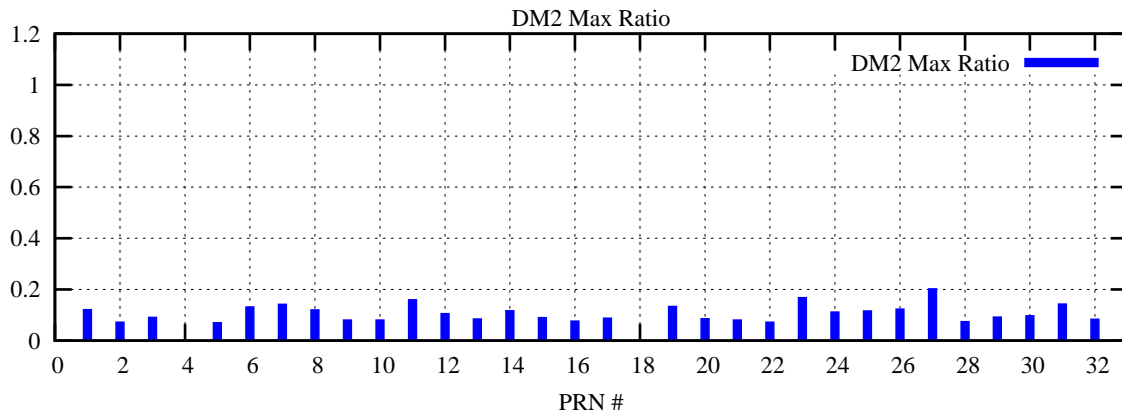

Ratio (PRN Bias/Threshold)

GpsWeek 2077 Day 3

Skinny (Type 0): PRN 8 22
Broad (Type 2): PRN 7 15 17 21 24