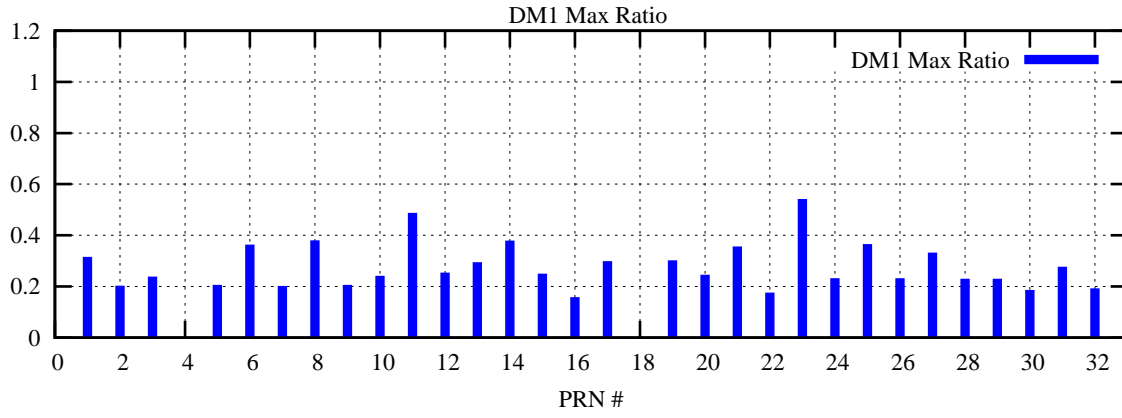

Ratio (PRN Bias/Threshold)

GpsWeek 2077 Day 3

Skinny (Type 0): PRN 8 22
Broad (Type 2): PRN 7 15 17 21 24