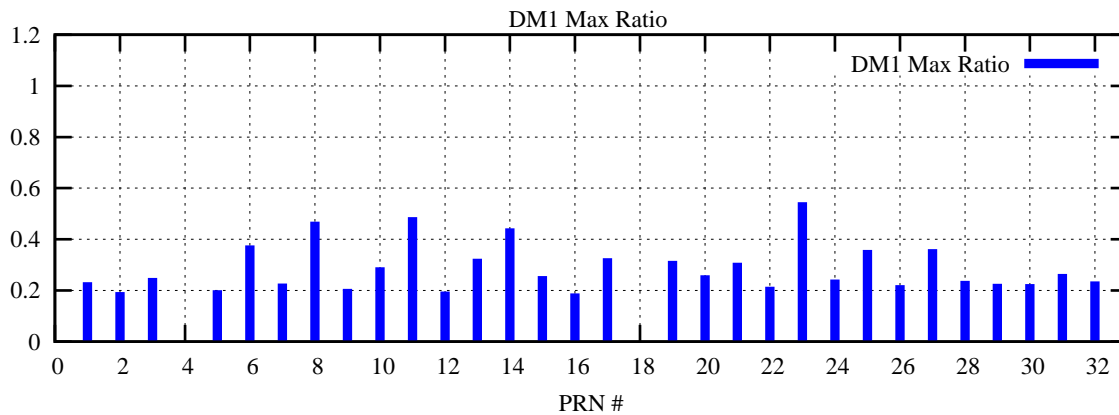

Ratio (PRN Bias/Threshold)

GpsWeek 2077 Day 4

Skinny (Type 0): PRN 8 22
Broad (Type 2): PRN 7 15 17 21 24