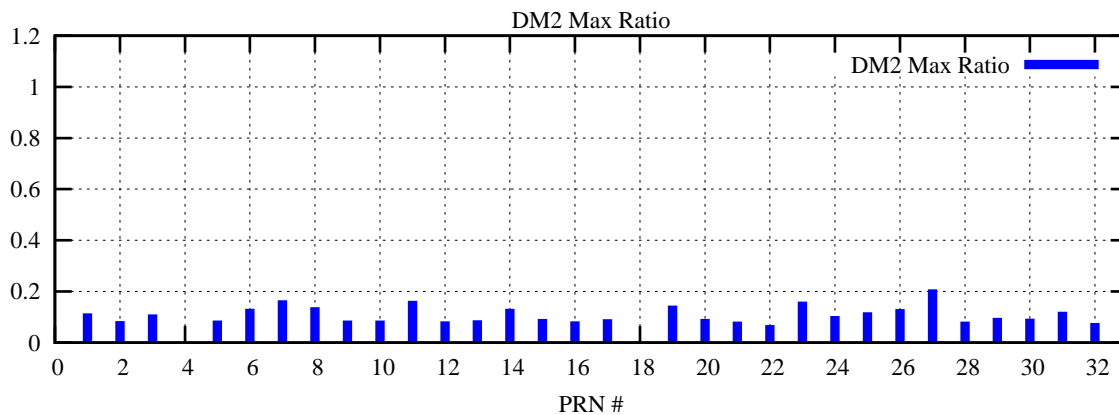

Ratio (PRN Bias/Threshold)

GpsWeek 2077 Day 4

Skinny (Type 0): PRN 8 22
Broad (Type 2): PRN 7 15 17 21 24