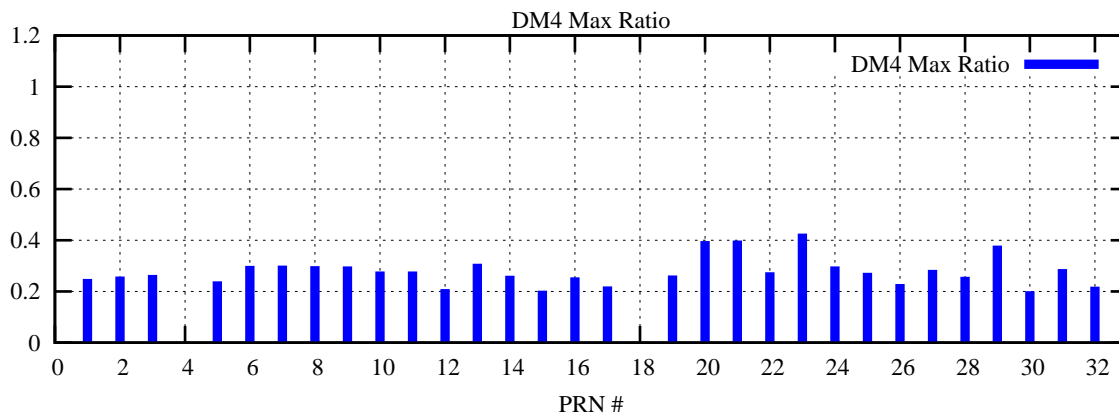

Ratio (PRN Bias/Threshold)

GpsWeek 2077 Day 4

Skinny (Type 0): PRN 8 22
Broad (Type 2): PRN 7 15 17 21 24