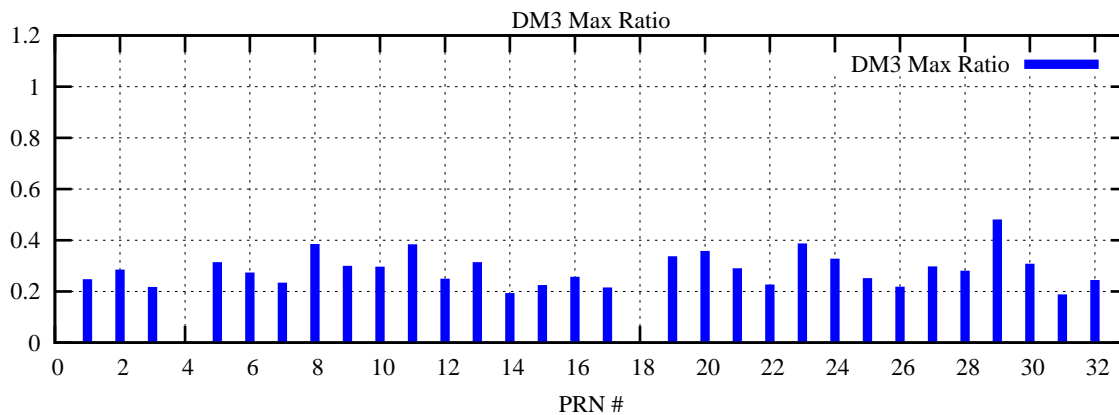

Ratio (PRN Bias/Threshold)

GpsWeek 2077 Day 4

Skinny (Type 0): PRN 8 22
Broad (Type 2): PRN 7 15 17 21 24