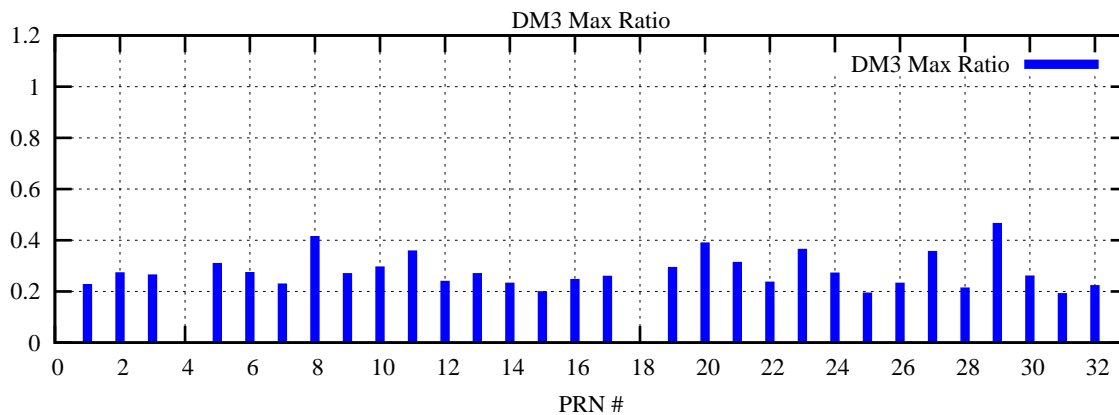

Ratio (PRN Bias/Threshold)

GpsWeek 2077 Day 6

Skinny (Type 0): PRN 8 22
Broad (Type 2): PRN 7 15 17 21 24