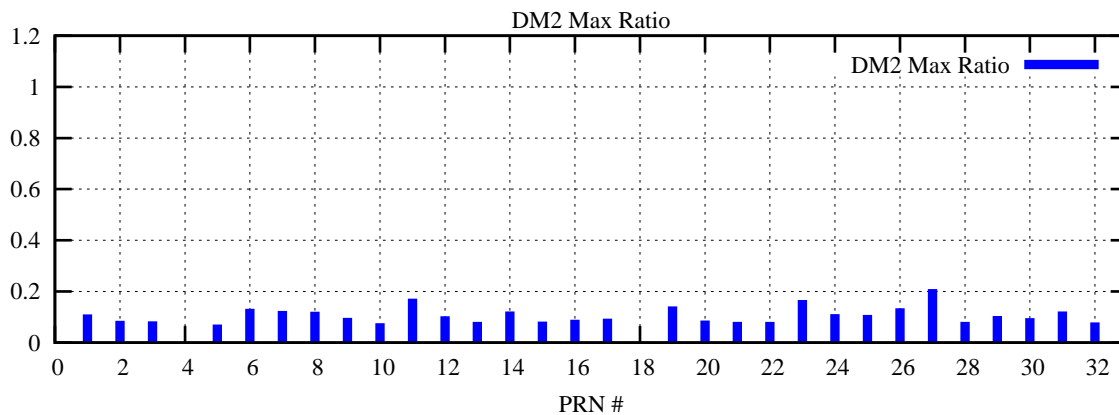

Ratio (PRN Bias/Threshold)

GpsWeek 2077 Day 6

Skinny (Type 0): PRN 8 22
Broad (Type 2): PRN 7 15 17 21 24