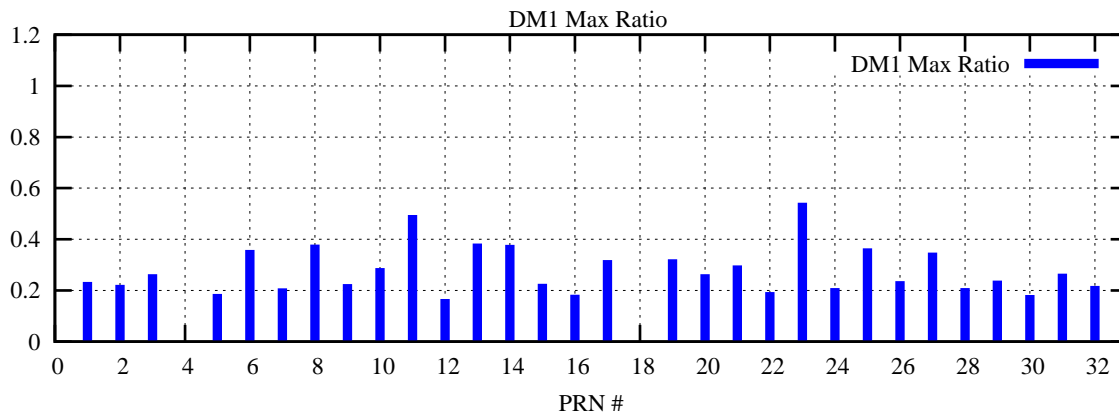

Ratio (PRN Bias/Threshold)

GpsWeek 2077 Day 6

Skinny (Type 0): PRN 8 22
Broad (Type 2): PRN 7 15 17 21 24