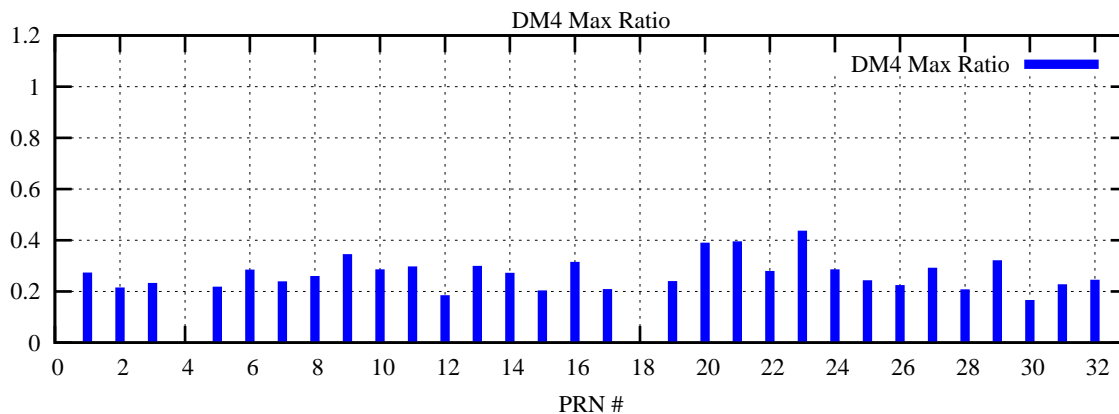

Ratio (PRN Bias/Threshold)

GpsWeek 2077 Day 6

Skinny (Type 0): PRN 8 22
Broad (Type 2): PRN 7 15 17 21 24