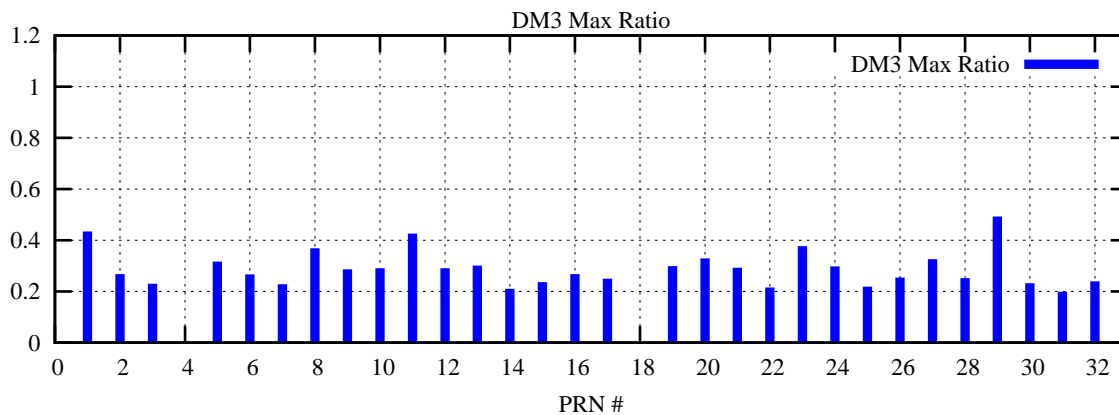

Ratio (PRN Bias/Threshold)

GpsWeek 2078 Day 0

Skinny (Type 0): PRN 8 22
Broad (Type 2): PRN 7 15 17 21 24