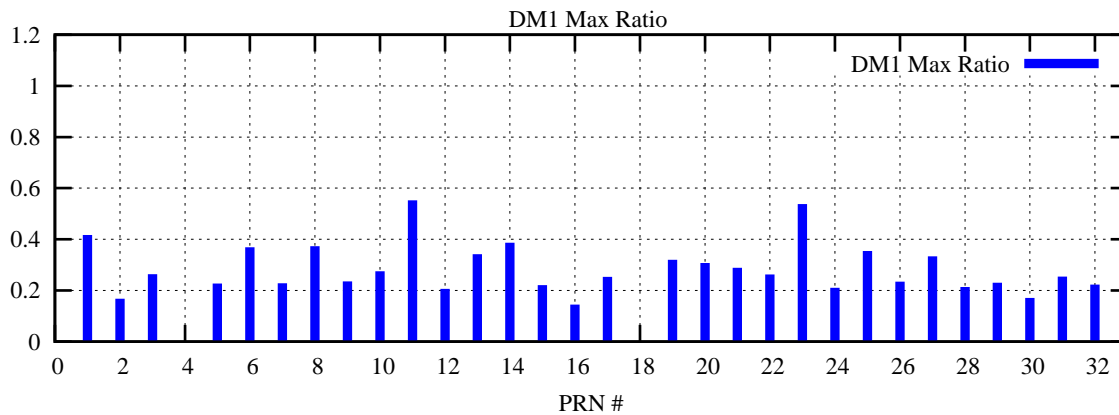

Ratio (PRN Bias/Threshold)

GpsWeek 2078 Day 0

Skinny (Type 0): PRN 8 22
Broad (Type 2): PRN 7 15 17 21 24