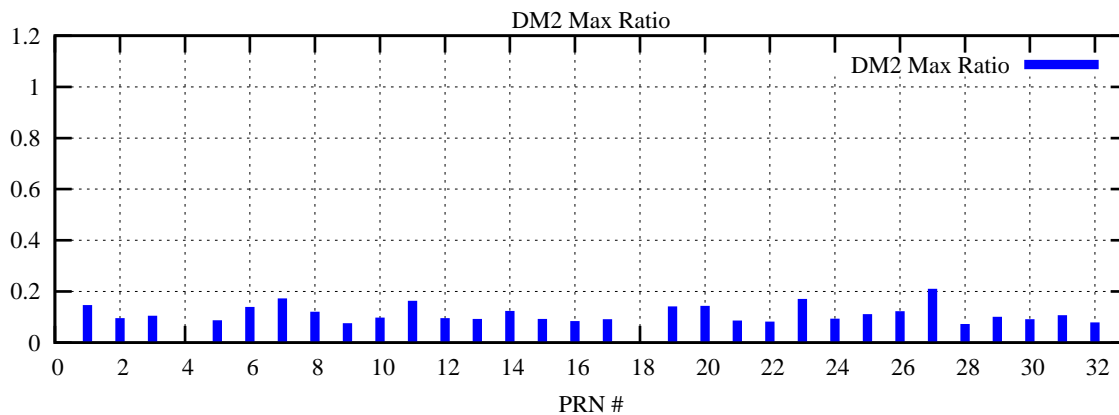

Ratio (PRN Bias/Threshold)

GpsWeek 2078 Day 0

Skinny (Type 0): PRN 8 22
Broad (Type 2): PRN 7 15 17 21 24