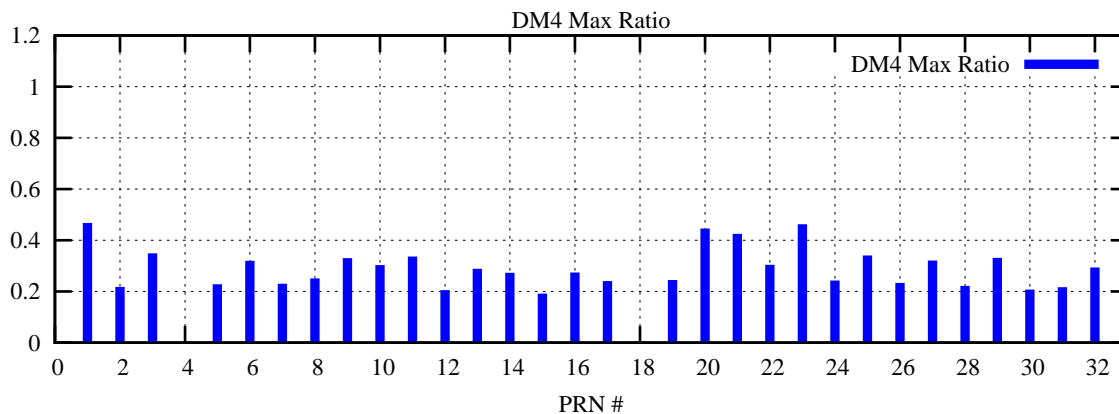

Ratio (PRN Bias/Threshold)

GpsWeek 2078 Day 0

Skinny (Type 0): PRN 8 22
Broad (Type 2): PRN 7 15 17 21 24