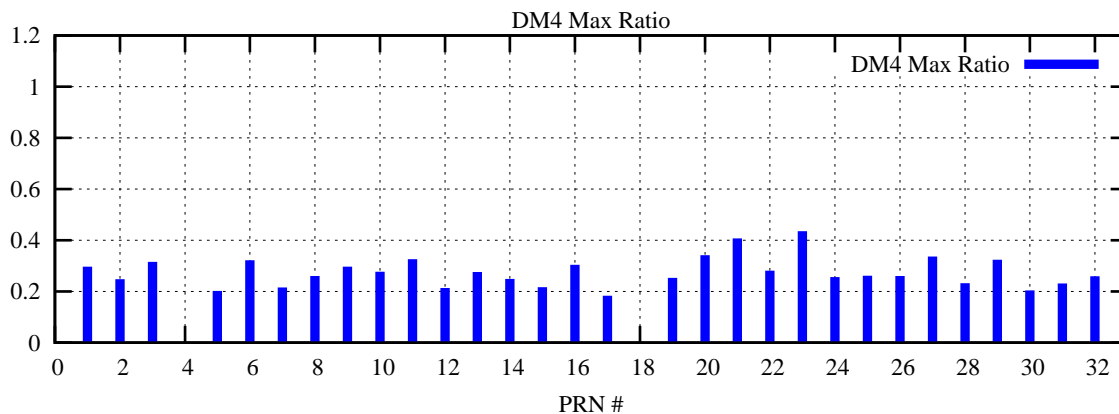

Ratio (PRN Bias/Threshold)

GpsWeek 2078 Day 1

Skinny (Type 0): PRN 8 22  
Broad (Type 2): PRN 7 15 17 21 24