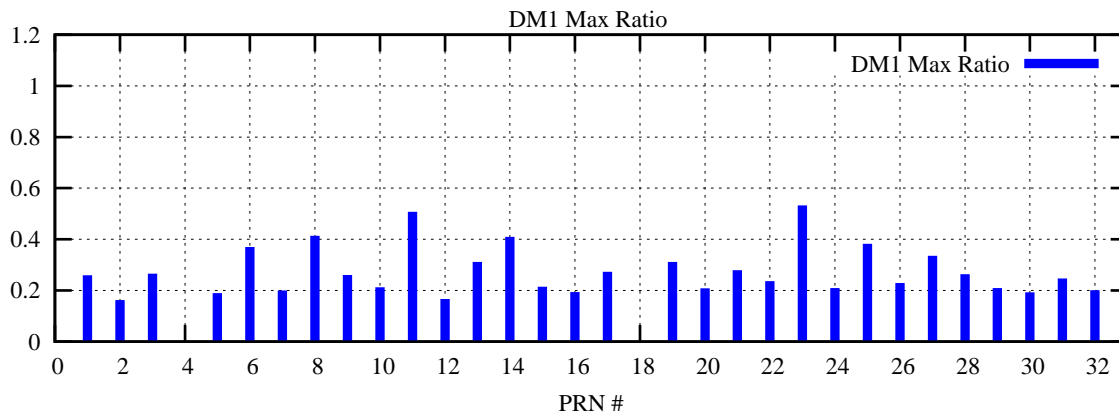

Ratio (PRN Bias/Threshold)

GpsWeek 2078 Day 1

Skinny (Type 0): PRN 8 22  
Broad (Type 2): PRN 7 15 17 21 24