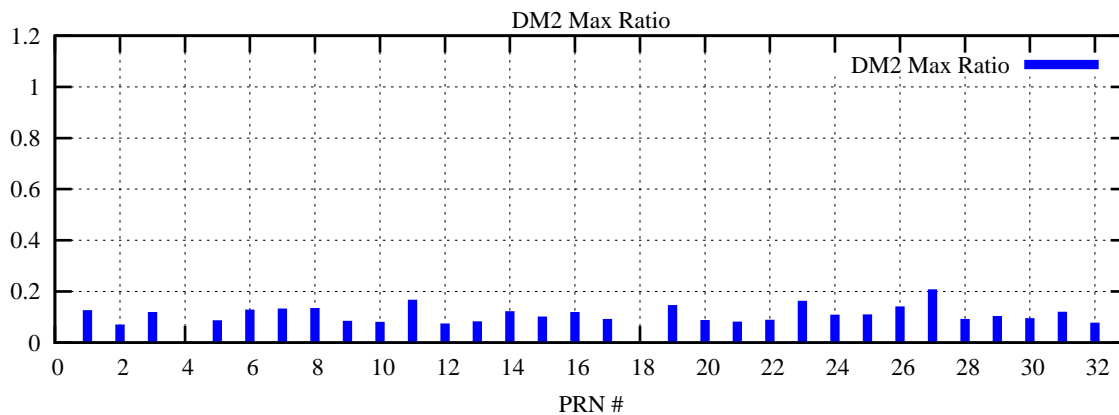

Ratio (PRN Bias/Threshold)

GpsWeek 2078 Day 1

Skinny (Type 0): PRN 8 22  
Broad (Type 2): PRN 7 15 17 21 24