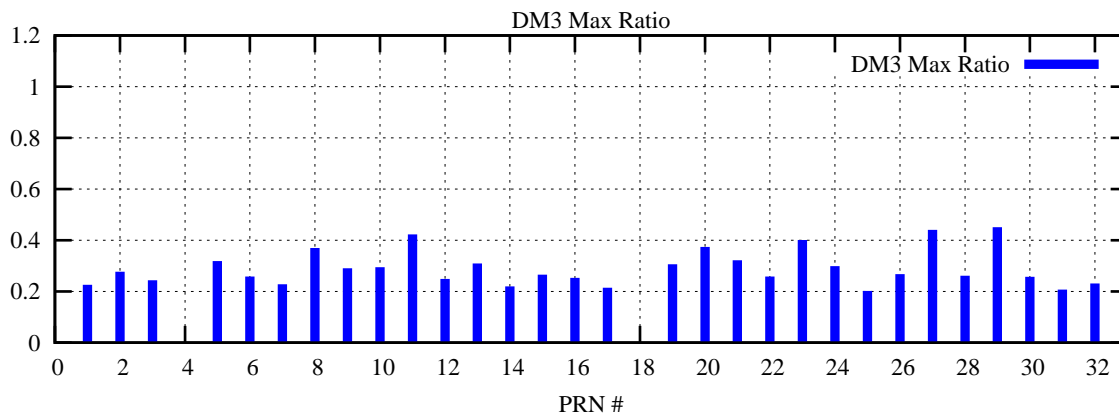

Ratio (PRN Bias/Threshold)

GpsWeek 2078 Day 1

Skinny (Type 0): PRN 8 22  
Broad (Type 2): PRN 7 15 17 21 24