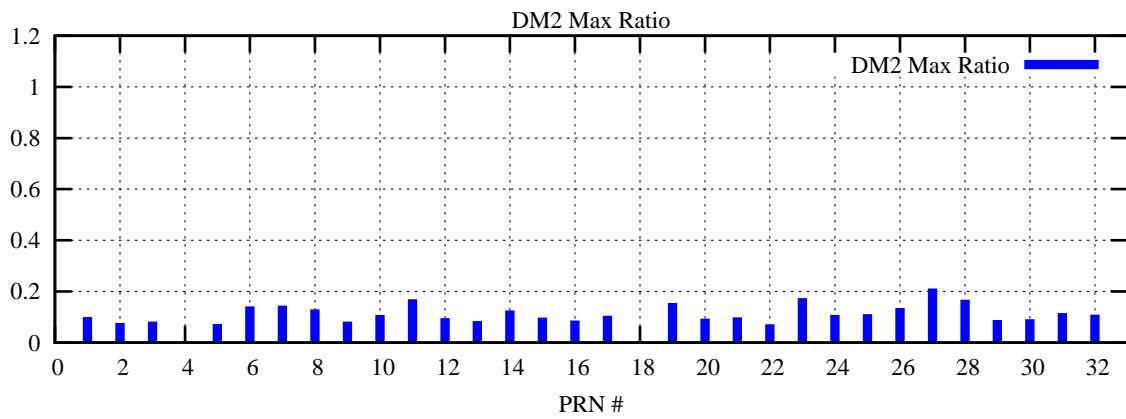

Ratio (PRN Bias/Threshold)

GpsWeek 2078 Day 2

Skinny (Type 0): PRN 8 22
Broad (Type 2): PRN 7 15 17 21 24