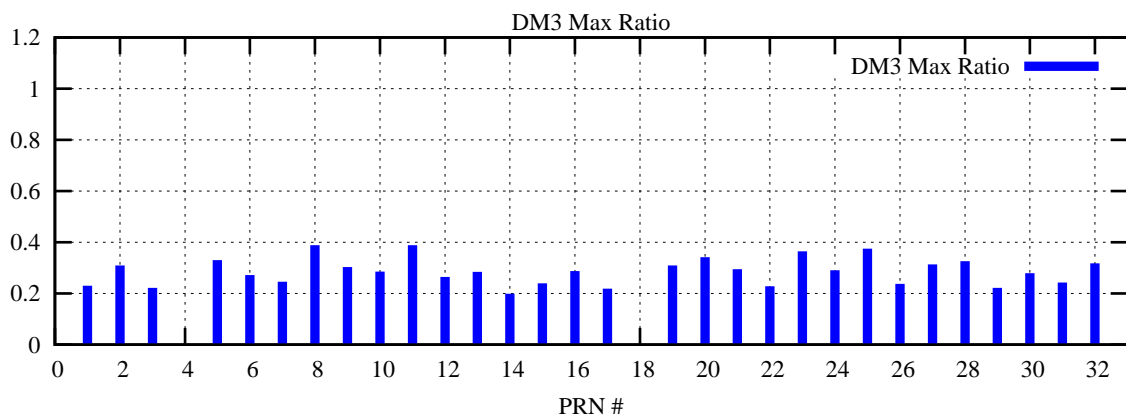

Ratio (PRN Bias/Threshold)

GpsWeek 2078 Day 2

Skinny (Type 0): PRN 8 22
Broad (Type 2): PRN 7 15 17 21 24