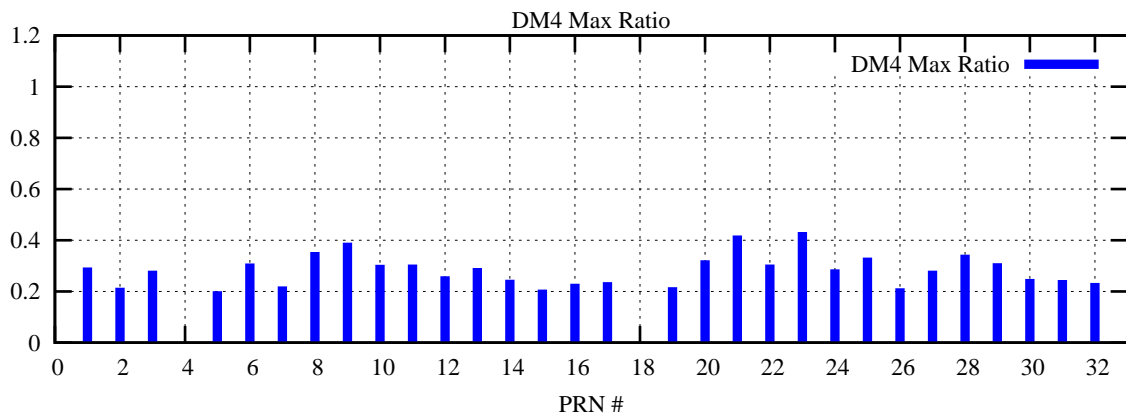

Ratio (PRN Bias/Threshold)

GpsWeek 2078 Day 2

Skinny (Type 0): PRN 8 22
Broad (Type 2): PRN 7 15 17 21 24