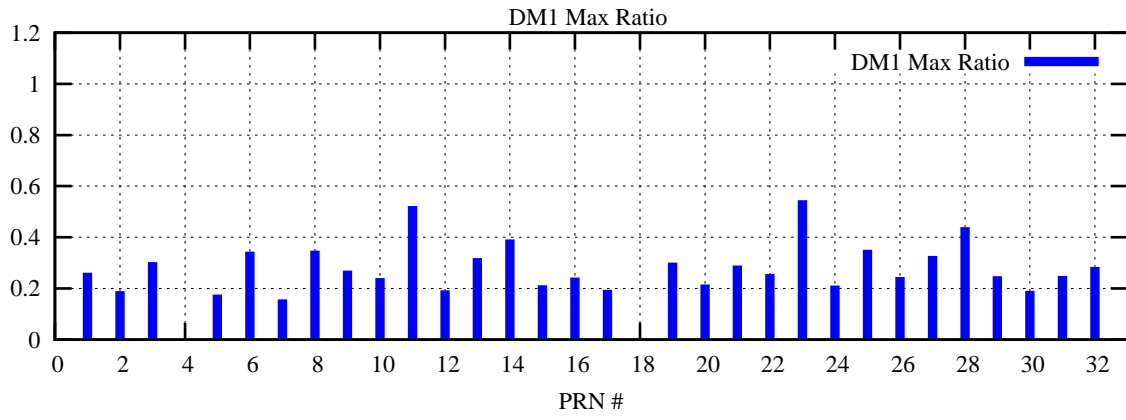

Ratio (PRN Bias/Threshold)

GpsWeek 2078 Day 2

Skinny (Type 0): PRN 8 22
Broad (Type 2): PRN 7 15 17 21 24