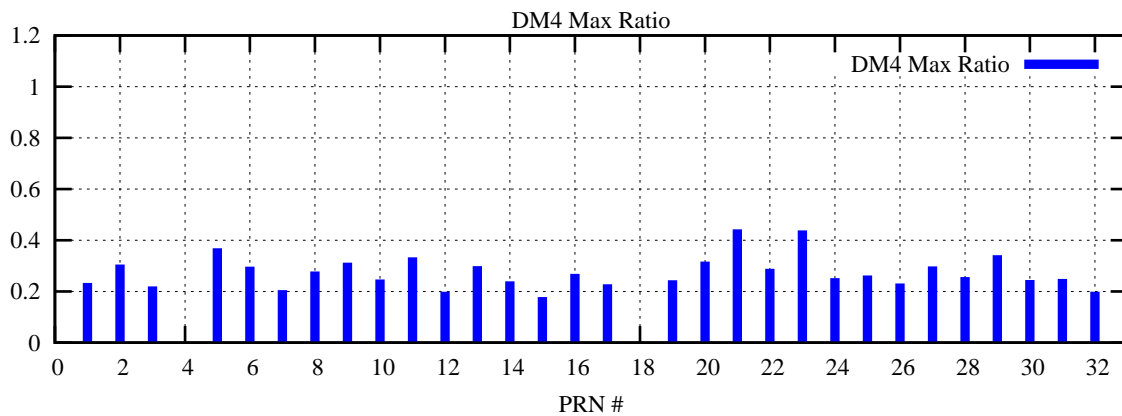

Ratio (PRN Bias/Threshold)

GpsWeek 2078 Day 3

Skinny (Type 0): PRN 8 22
Broad (Type 2): PRN 7 15 17 21 24