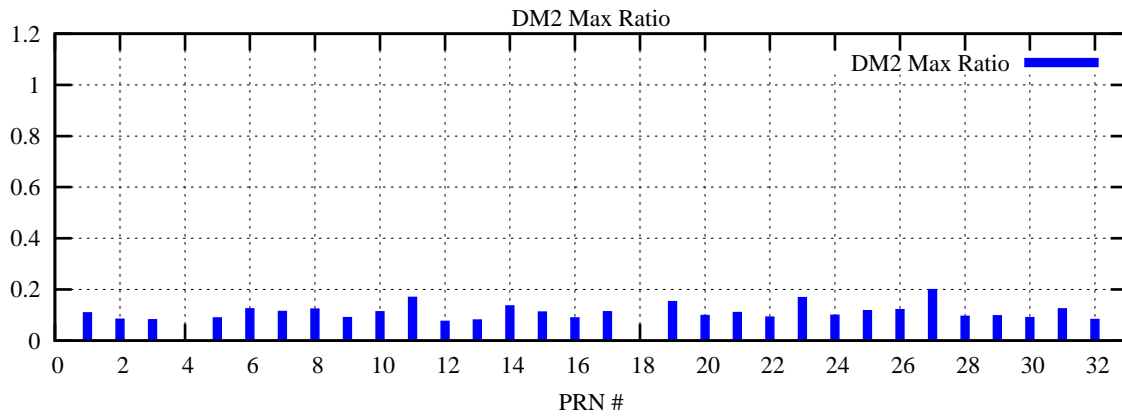

Ratio (PRN Bias/Threshold)

GpsWeek 2078 Day 3

Skinny (Type 0): PRN 8 22
Broad (Type 2): PRN 7 15 17 21 24