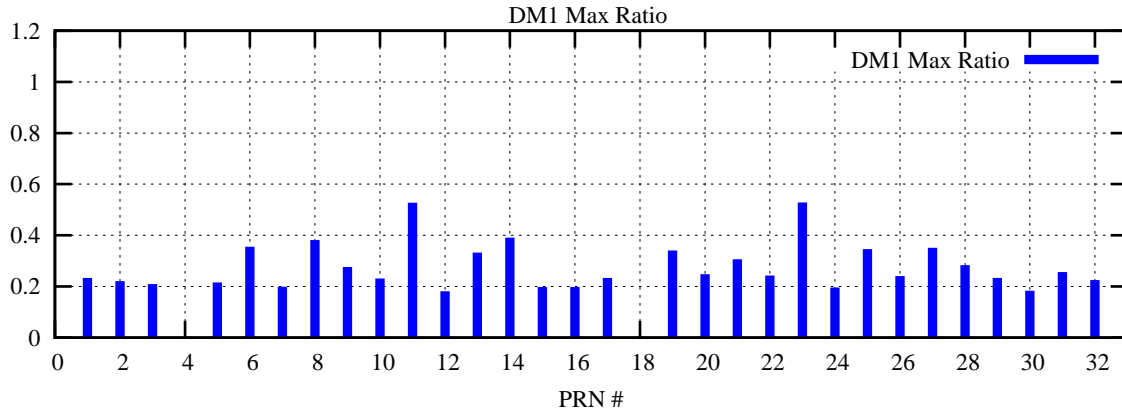

Ratio (PRN Bias/Threshold)

GpsWeek 2078 Day 3

Skinny (Type 0): PRN 8 22
Broad (Type 2): PRN 7 15 17 21 24