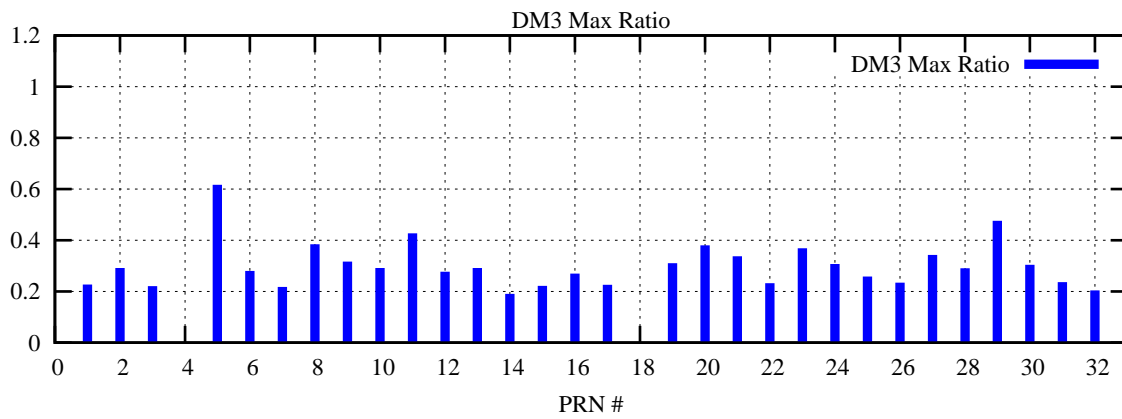

Ratio (PRN Bias/Threshold)

GpsWeek 2078 Day 3

Skinny (Type 0): PRN 8 22
Broad (Type 2): PRN 7 15 17 21 24