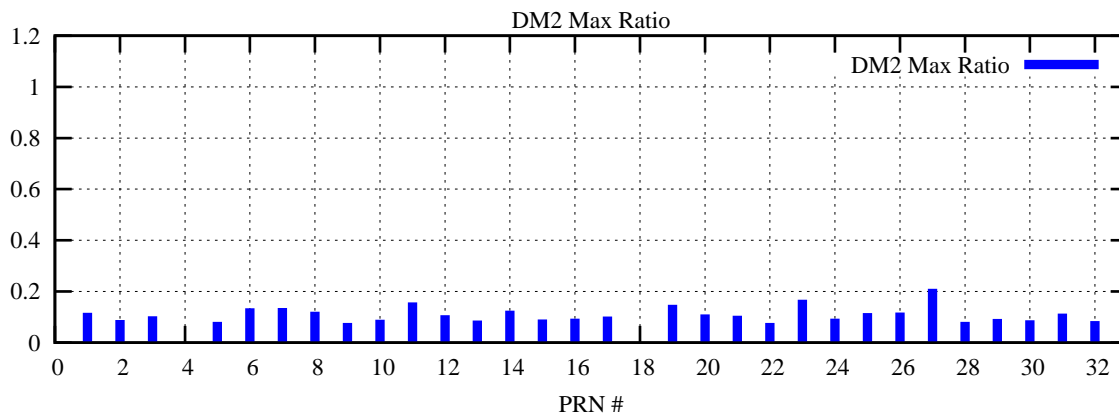

Ratio (PRN Bias/Threshold)

GpsWeek 2078 Day 6

Skinny (Type 0): PRN 8 22
Broad (Type 2): PRN 7 15 17 21 24