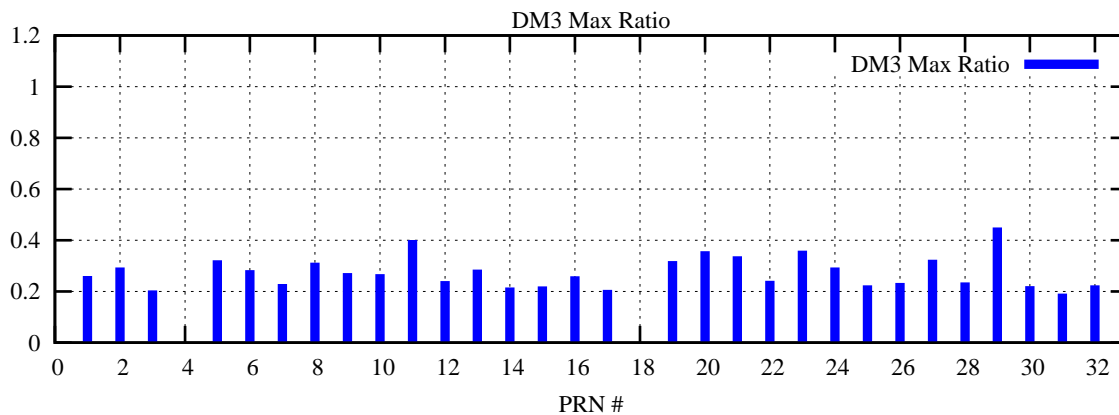

Ratio (PRN Bias/Threshold)

GpsWeek 2078 Day 6

Skinny (Type 0): PRN 8 22
Broad (Type 2): PRN 7 15 17 21 24