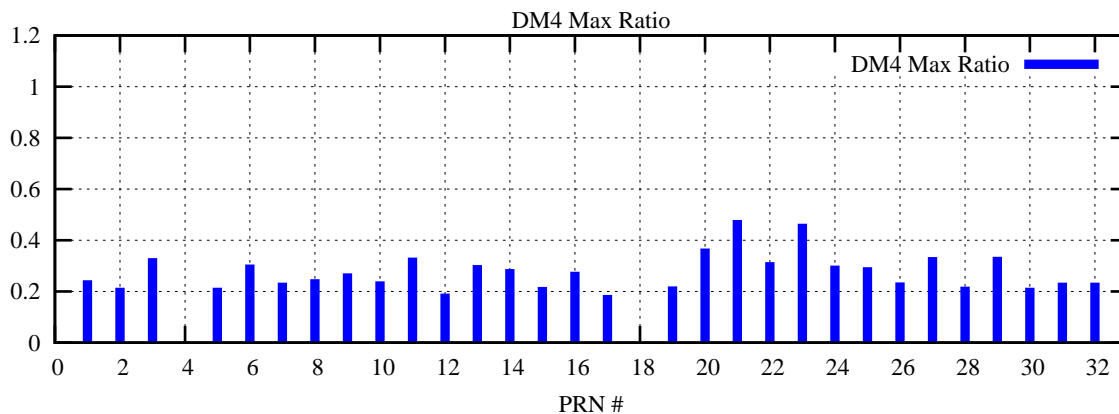

Ratio (PRN Bias/Threshold)

GpsWeek 2078 Day 6

Skinny (Type 0): PRN 8 22
Broad (Type 2): PRN 7 15 17 21 24