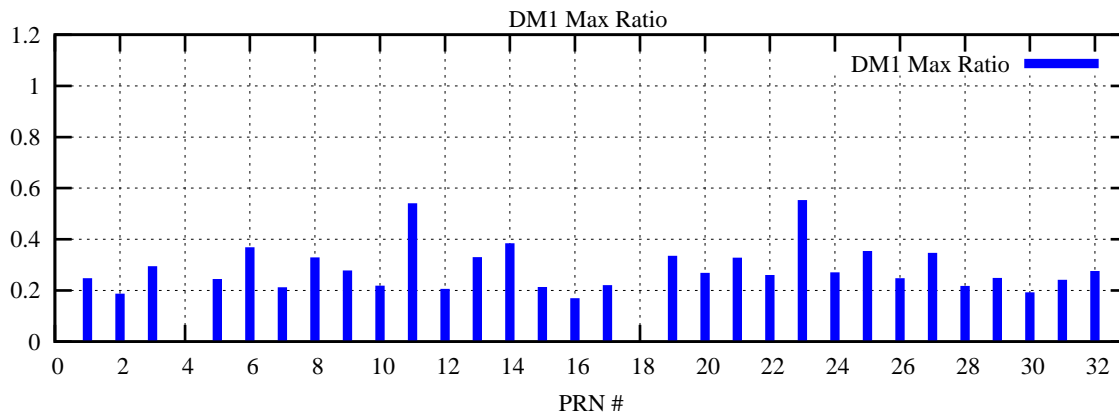

Ratio (PRN Bias/Threshold)

GpsWeek 2078 Day 6

Skinny (Type 0): PRN 8 22
Broad (Type 2): PRN 7 15 17 21 24