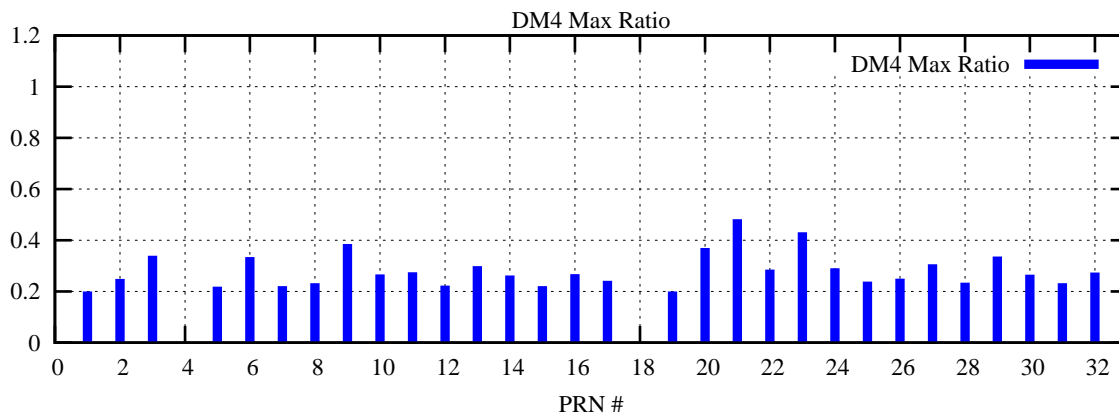

Ratio (PRN Bias/Threshold)

GpsWeek 2079 Day 0

Skinny (Type 0): PRN 8 22
Broad (Type 2): PRN 7 15 17 21 24