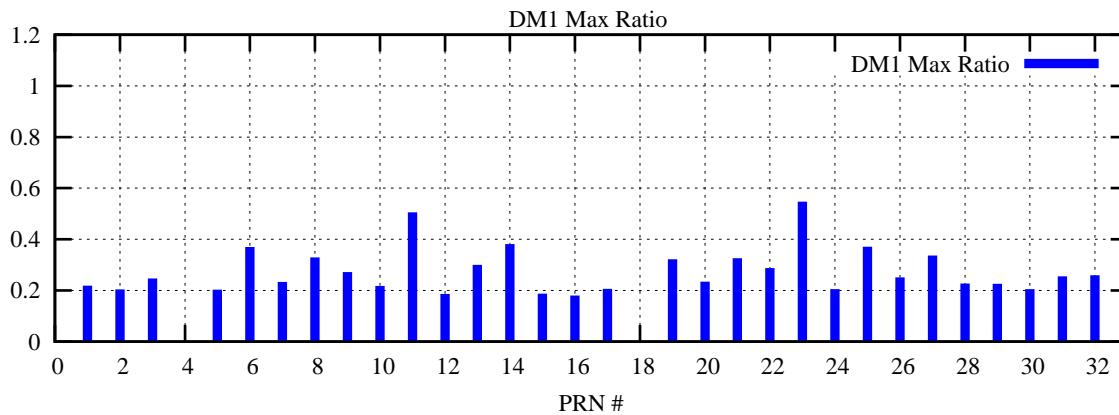

Ratio (PRN Bias/Threshold)

GpsWeek 2079 Day 0

Skinny (Type 0): PRN 8 22
Broad (Type 2): PRN 7 15 17 21 24