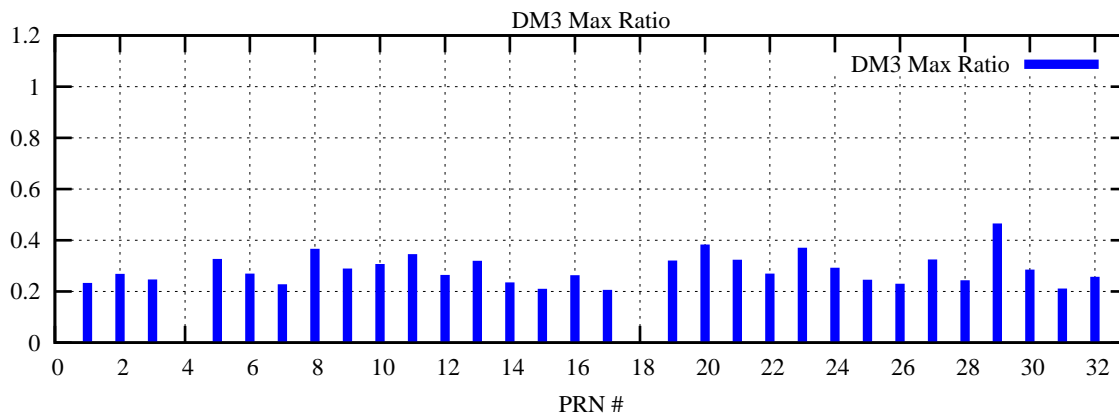

Ratio (PRN Bias/Threshold)

GpsWeek 2079 Day 0

Skinny (Type 0): PRN 8 22
Broad (Type 2): PRN 7 15 17 21 24