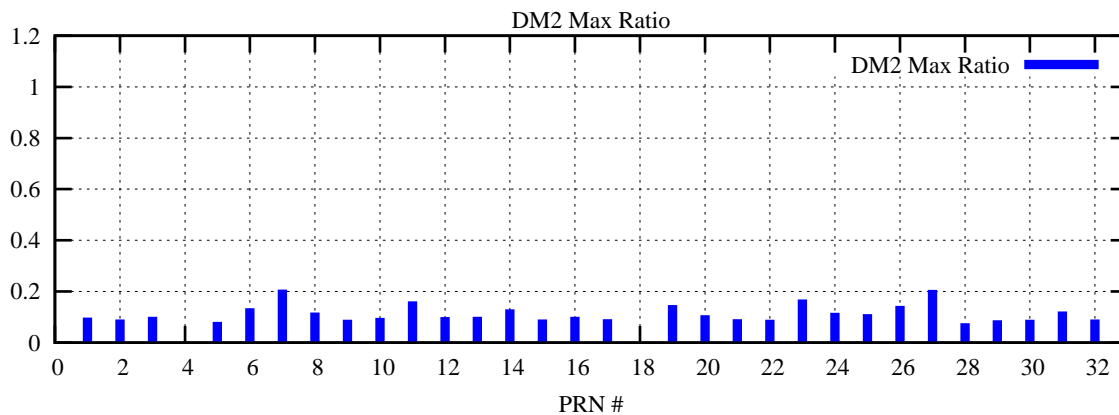

Ratio (PRN Bias/Threshold)

GpsWeek 2079 Day 0

Skinny (Type 0): PRN 8 22
Broad (Type 2): PRN 7 15 17 21 24