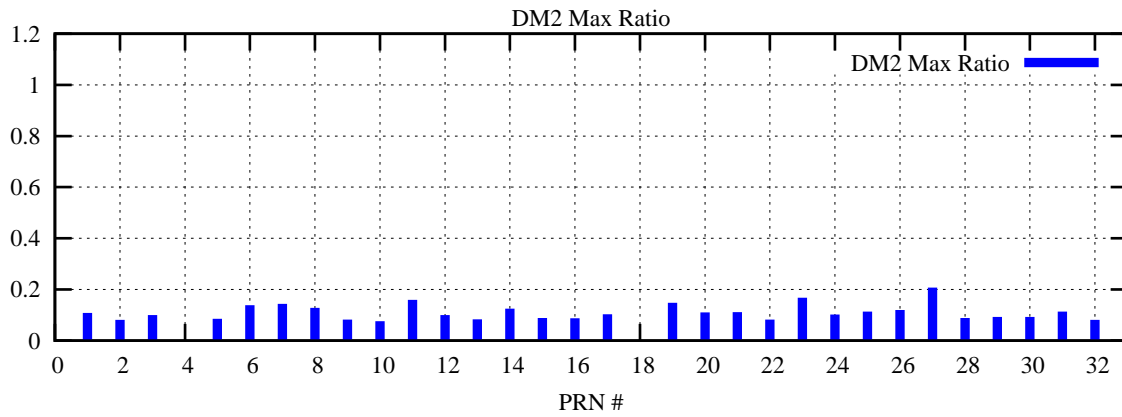

Ratio (PRN Bias/Threshold)

GpsWeek 2079 Day 1

Skinny (Type 0): PRN 8 22
Broad (Type 2): PRN 7 15 17 21 24