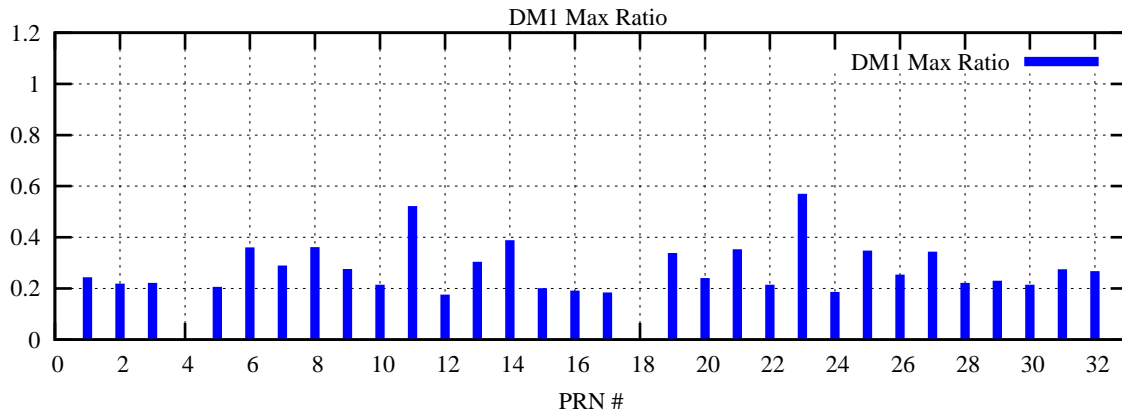

Ratio (PRN Bias/Threshold)

GpsWeek 2079 Day 1

Skinny (Type 0): PRN 8 22
Broad (Type 2): PRN 7 15 17 21 24