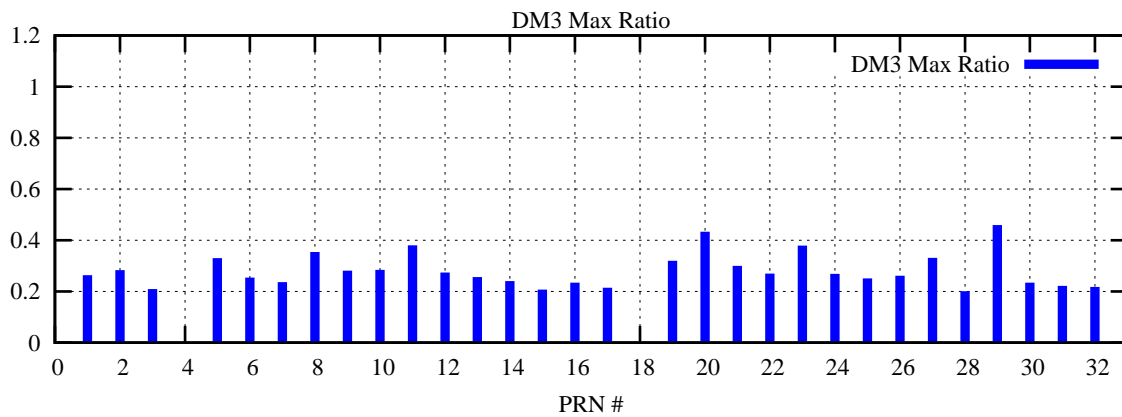

Ratio (PRN Bias/Threshold)

GpsWeek 2079 Day 1

Skinny (Type 0): PRN 8 22
Broad (Type 2): PRN 7 15 17 21 24