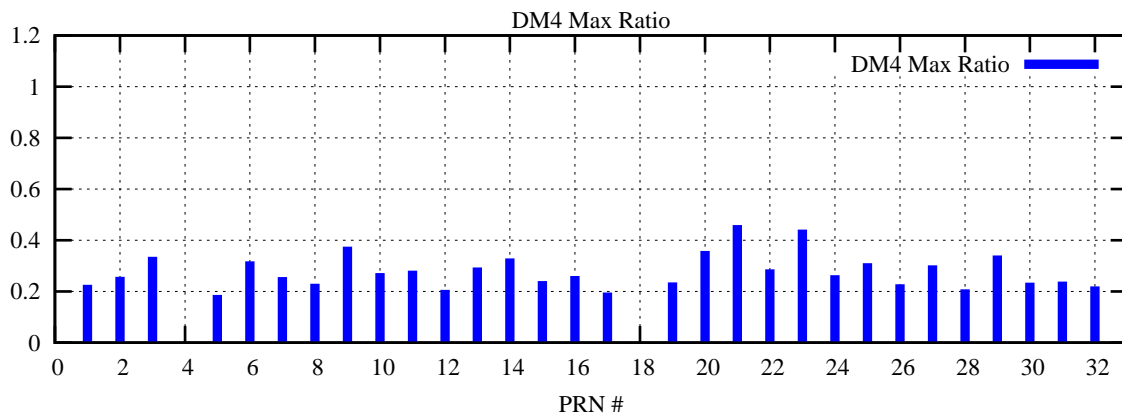

Ratio (PRN Bias/Threshold)

GpsWeek 2079 Day 1

Skinny (Type 0): PRN 8 22
Broad (Type 2): PRN 7 15 17 21 24