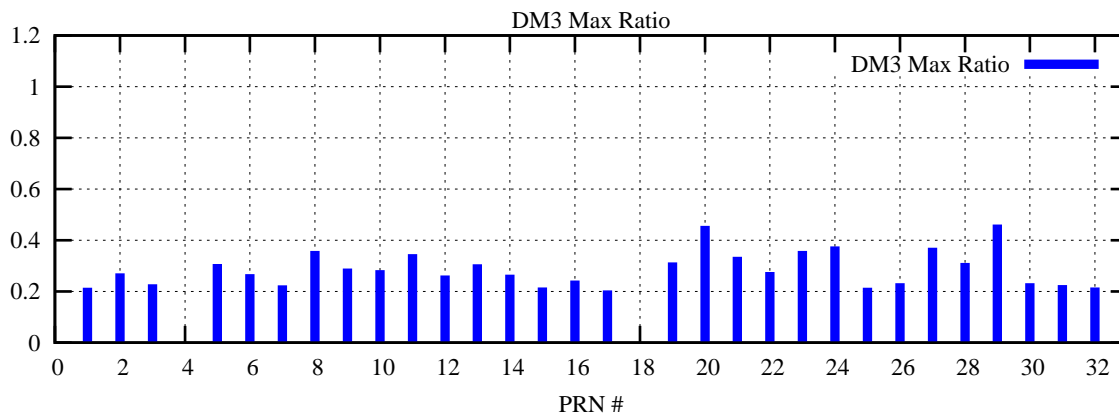

Ratio (PRN Bias/Threshold)

GpsWeek 2079 Day 2

Skinny (Type 0): PRN 8 22
Broad (Type 2): PRN 7 15 17 21 24