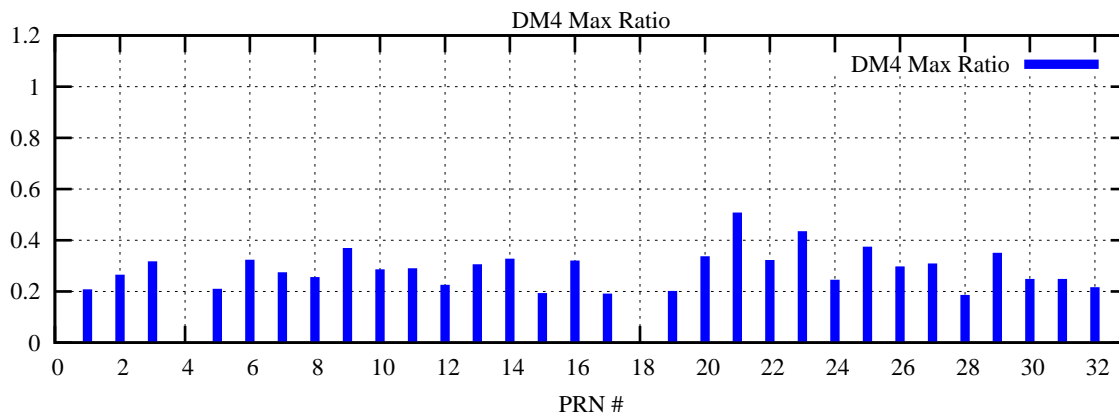

Ratio (PRN Bias/Threshold)

GpsWeek 2079 Day 2

Skinny (Type 0): PRN 8 22
Broad (Type 2): PRN 7 15 17 21 24