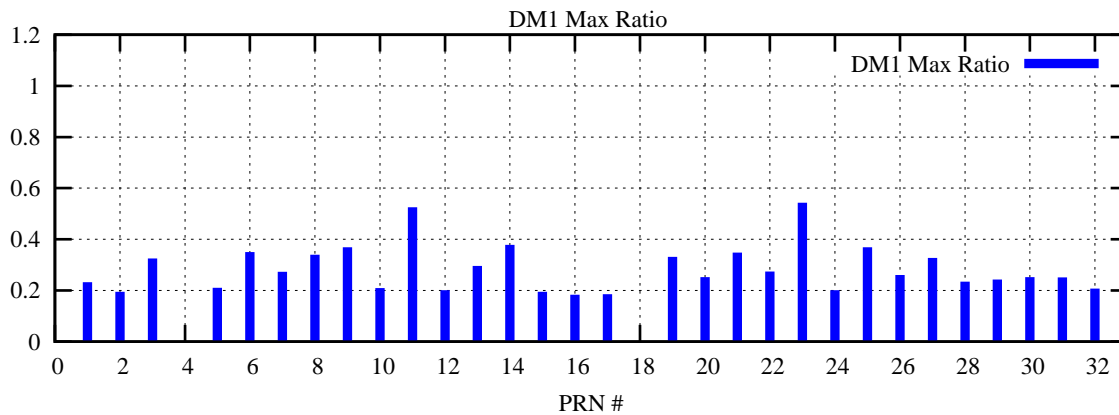

Ratio (PRN Bias/Threshold)

GpsWeek 2079 Day 2

Skinny (Type 0): PRN 8 22
Broad (Type 2): PRN 7 15 17 21 24