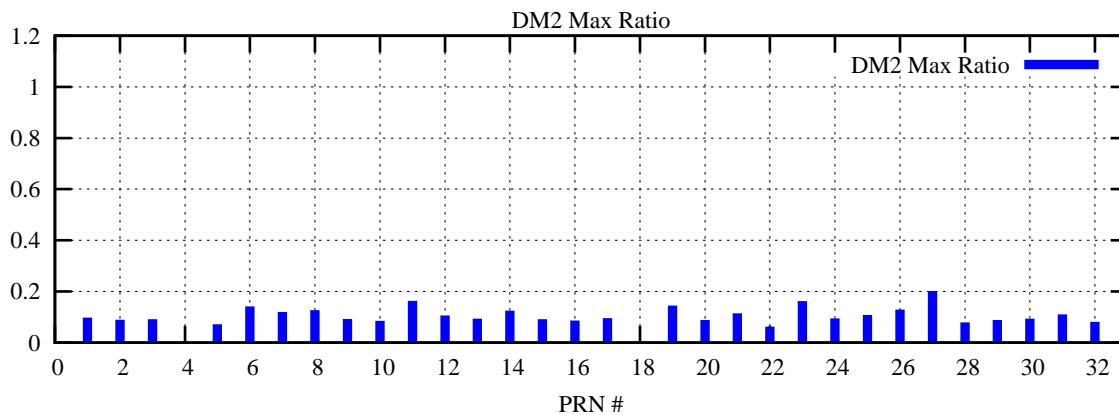

Ratio (PRN Bias/Threshold)

GpsWeek 2079 Day 2

Skinny (Type 0): PRN 8 22
Broad (Type 2): PRN 7 15 17 21 24