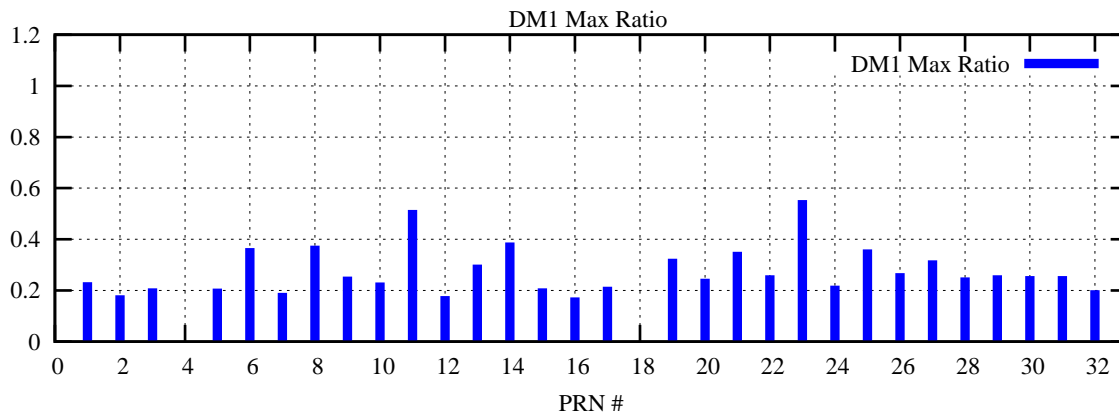

Ratio (PRN Bias/Threshold)

GpsWeek 2079 Day 4

Skinny (Type 0): PRN 8 22
Broad (Type 2): PRN 7 15 17 21 24