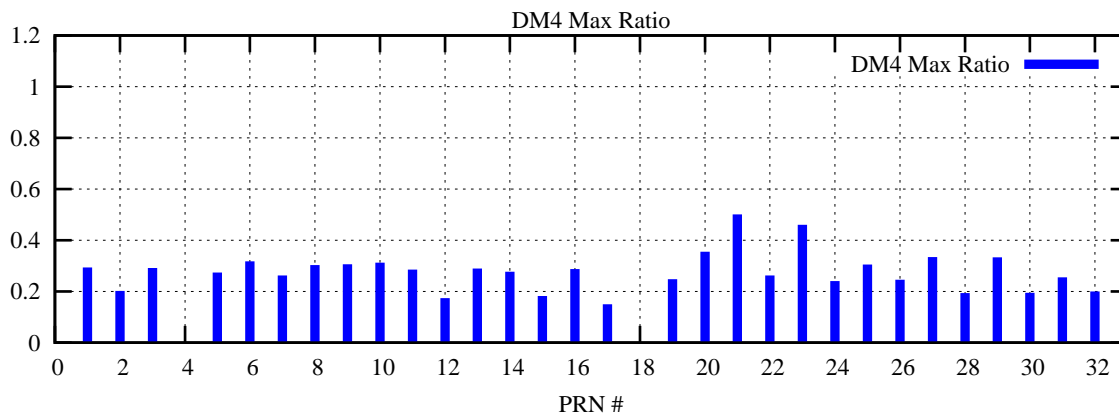

Ratio (PRN Bias/Threshold)

GpsWeek 2079 Day 4

Skinny (Type 0): PRN 8 22
Broad (Type 2): PRN 7 15 17 21 24