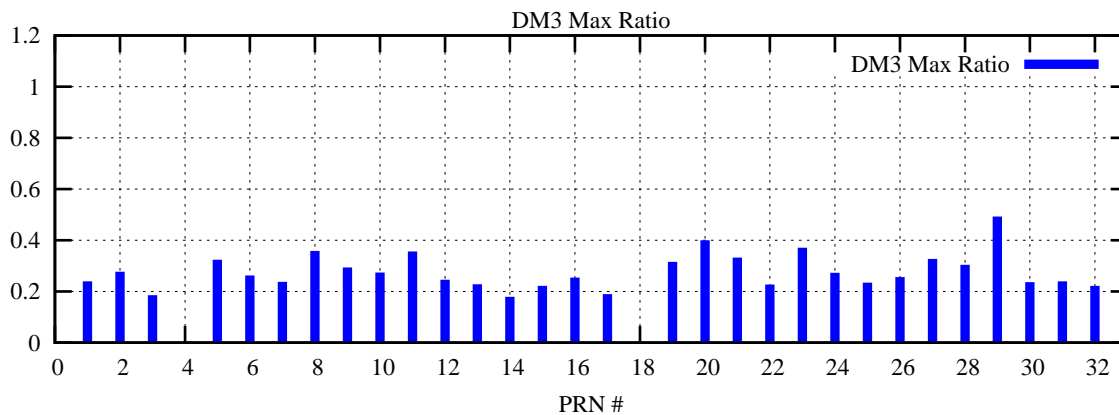

Ratio (PRN Bias/Threshold)

GpsWeek 2079 Day 4

Skinny (Type 0): PRN 8 22
Broad (Type 2): PRN 7 15 17 21 24