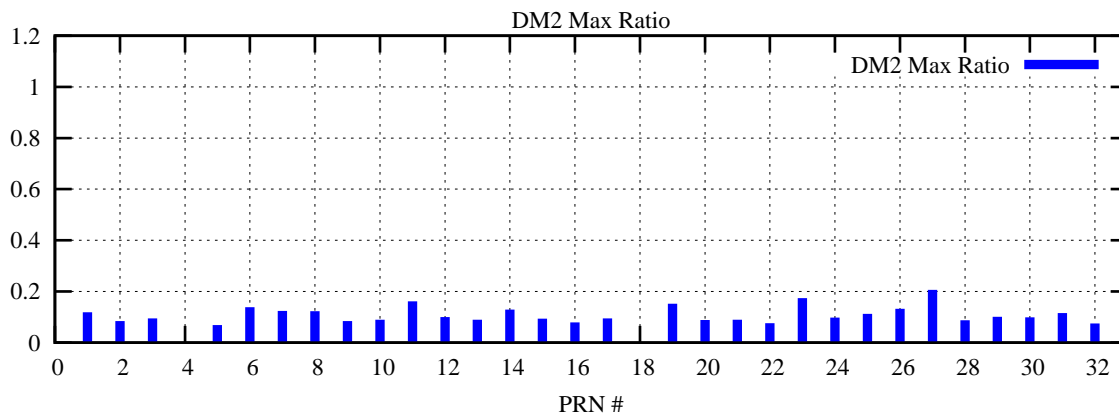

Ratio (PRN Bias/Threshold)

GpsWeek 2079 Day 4

Skinny (Type 0): PRN 8 22
Broad (Type 2): PRN 7 15 17 21 24