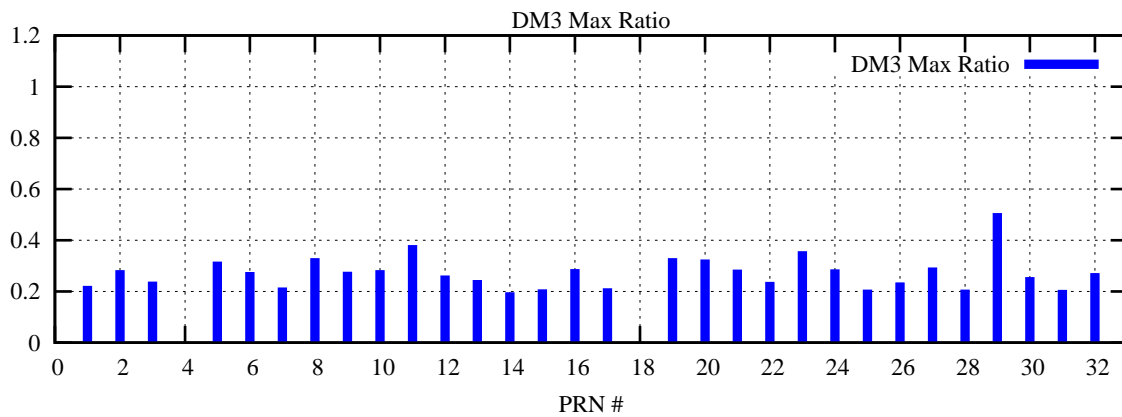

Ratio (PRN Bias/Threshold)

GpsWeek 2080 Day 0

Skinny (Type 0): PRN 8 22
Broad (Type 2): PRN 7 15 17 21 24