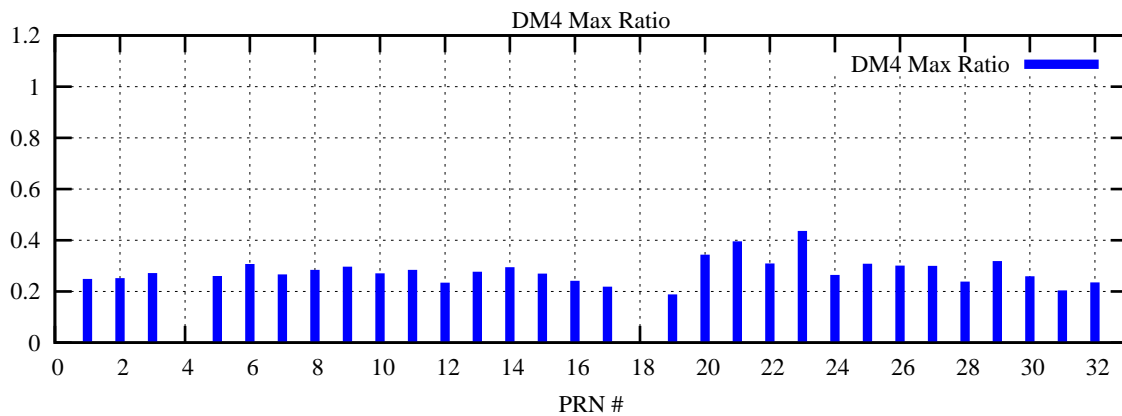

Ratio (PRN Bias/Threshold)

GpsWeek 2080 Day 0

Skinny (Type 0): PRN 8 22
Broad (Type 2): PRN 7 15 17 21 24