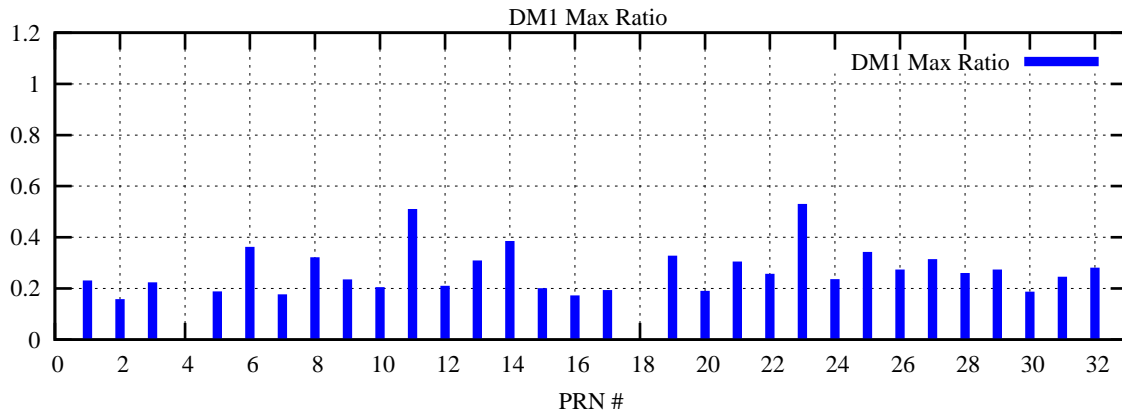

Ratio (PRN Bias/Threshold)

GpsWeek 2080 Day 0

Skinny (Type 0): PRN 8 22
Broad (Type 2): PRN 7 15 17 21 24