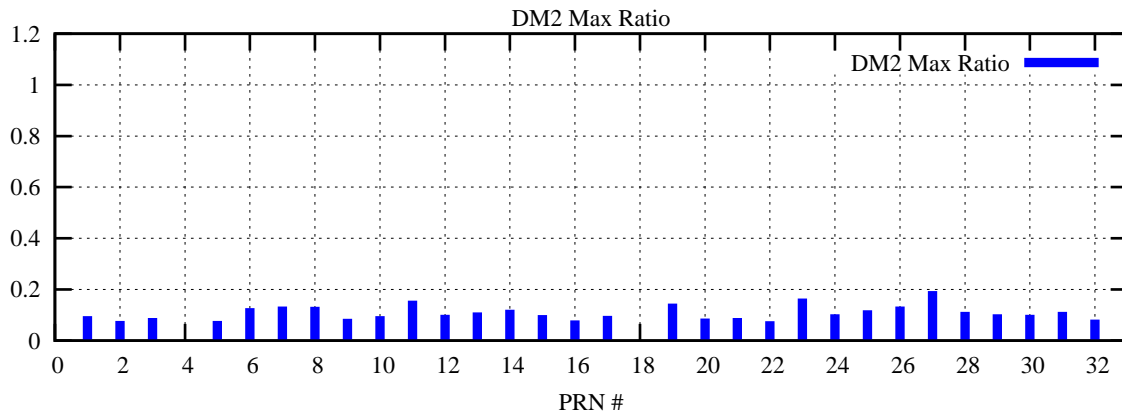

Ratio (PRN Bias/Threshold)

GpsWeek 2080 Day 0

Skinny (Type 0): PRN 8 22
Broad (Type 2): PRN 7 15 17 21 24