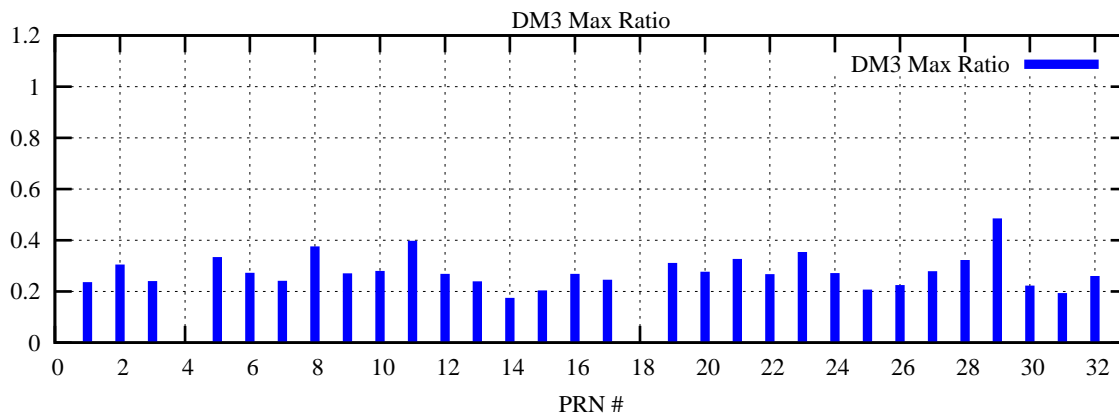

Ratio (PRN Bias/Threshold)

GpsWeek 2080 Day 1

Skinny (Type 0): PRN 8 22
Broad (Type 2): PRN 7 15 17 21 24