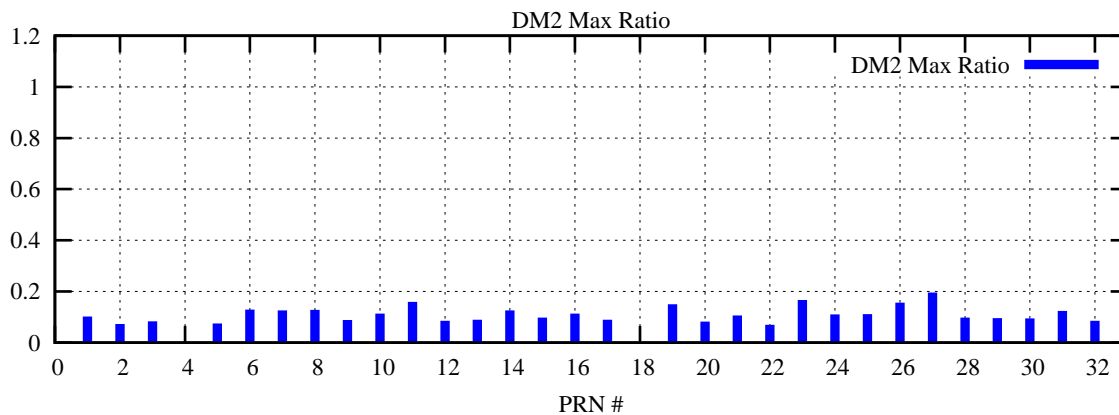

Ratio (PRN Bias/Threshold)

GpsWeek 2080 Day 1

Skinny (Type 0): PRN 8 22
Broad (Type 2): PRN 7 15 17 21 24