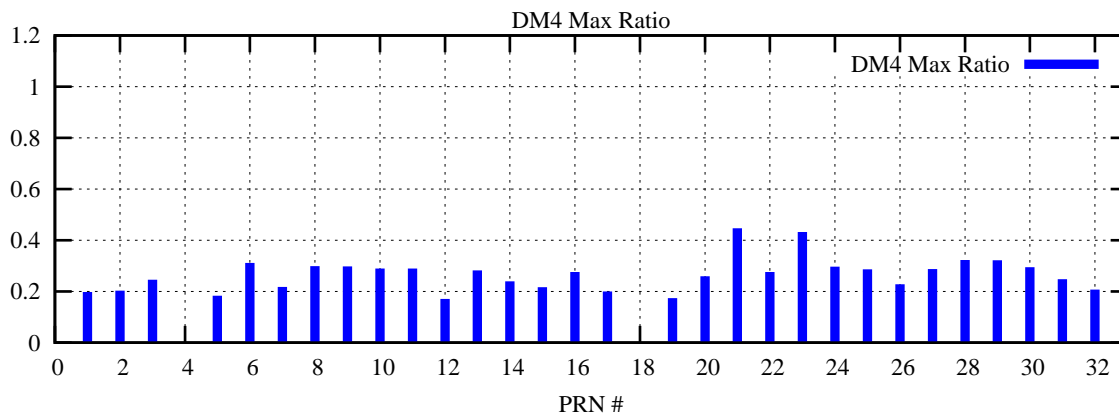

Ratio (PRN Bias/Threshold)

GpsWeek 2080 Day 1

Skinny (Type 0): PRN 8 22
Broad (Type 2): PRN 7 15 17 21 24