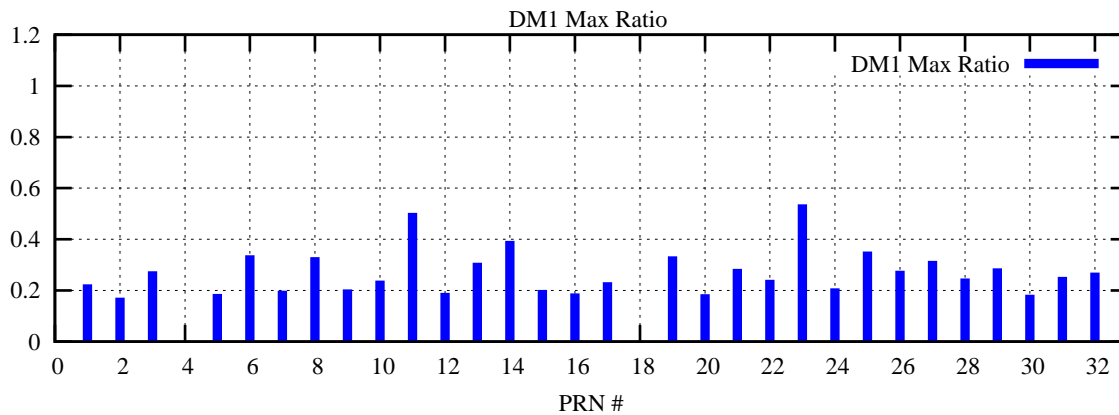

Ratio (PRN Bias/Threshold)

GpsWeek 2080 Day 1

Skinny (Type 0): PRN 8 22
Broad (Type 2): PRN 7 15 17 21 24