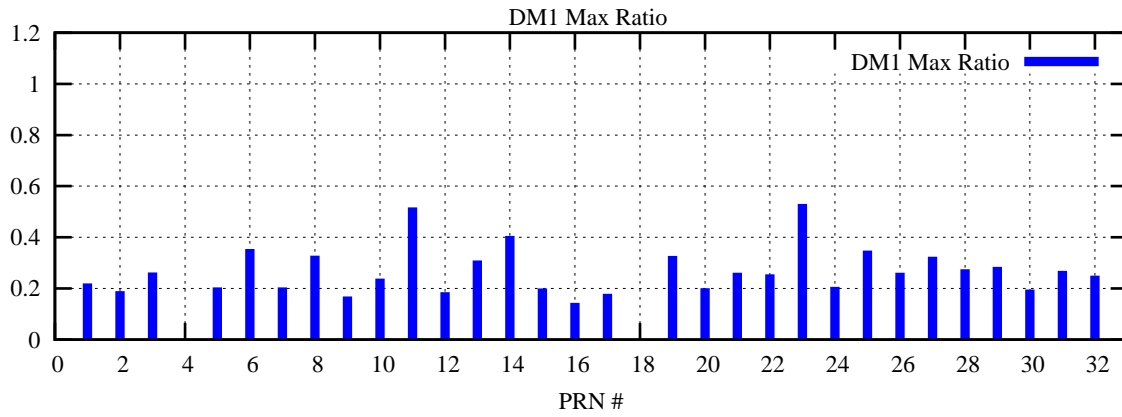

Ratio (PRN Bias/Threshold)
GpsWeek 2080 Day 2

Skinny (Type 0): PRN 8 22
Broad (Type 2): PRN 7 15 17 21 24