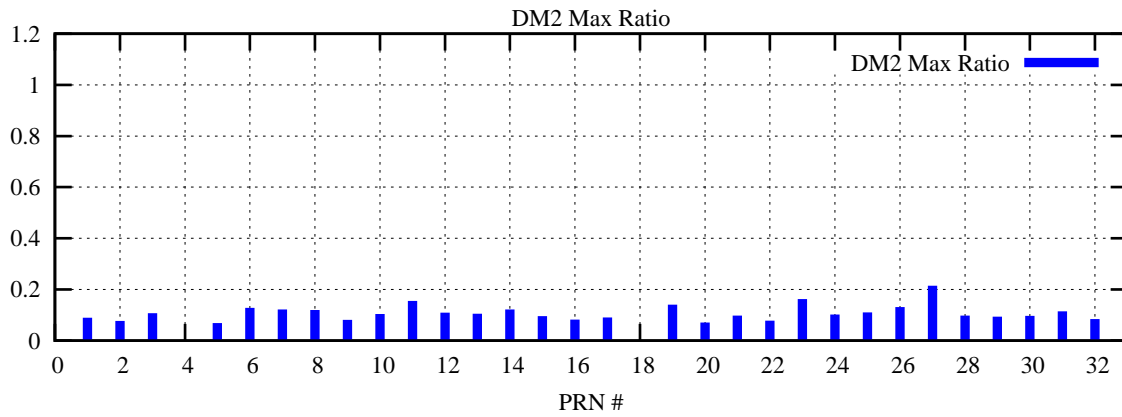

Ratio (PRN Bias/Threshold)
GpsWeek 2080 Day 2

Skinny (Type 0): PRN 8 22
Broad (Type 2): PRN 7 15 17 21 24