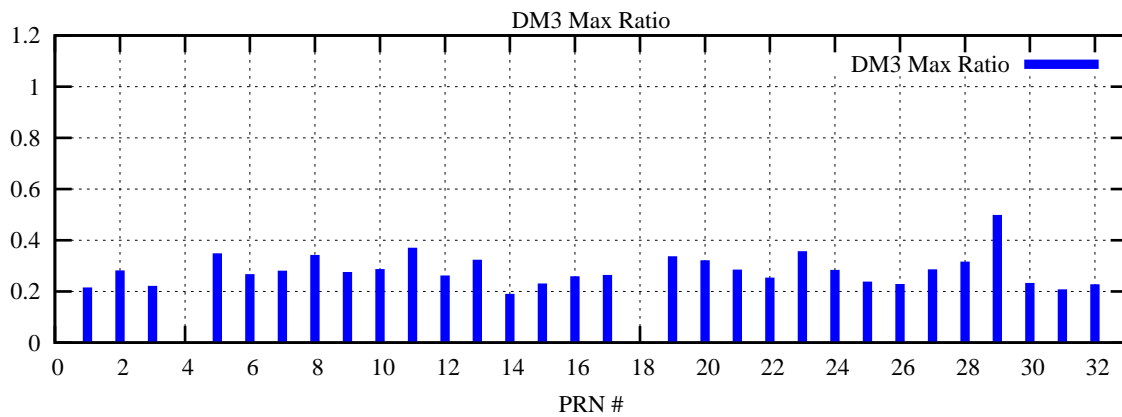

Ratio (PRN Bias/Threshold)
GpsWeek 2080 Day 2

Skinny (Type 0): PRN 8 22
Broad (Type 2): PRN 7 15 17 21 24