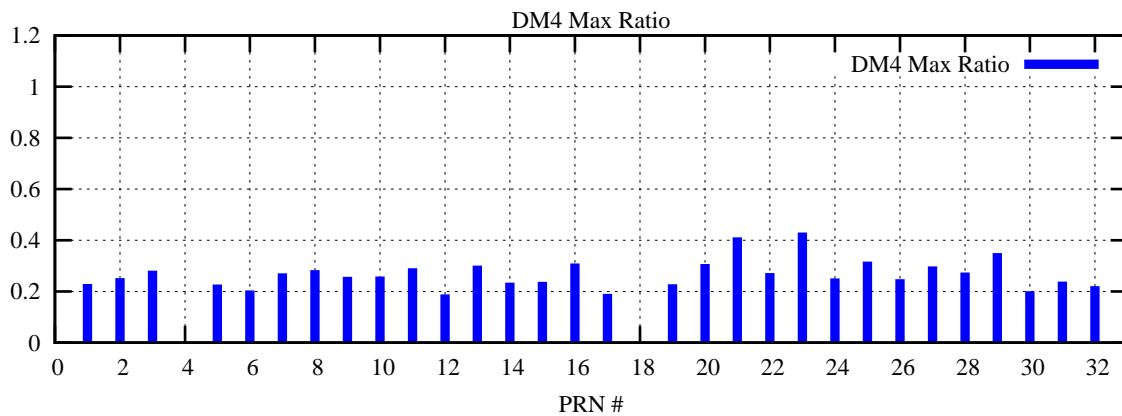

Ratio (PRN Bias/Threshold)
GpsWeek 2080 Day 2

Skinny (Type 0): PRN 8 22
Broad (Type 2): PRN 7 15 17 21 24