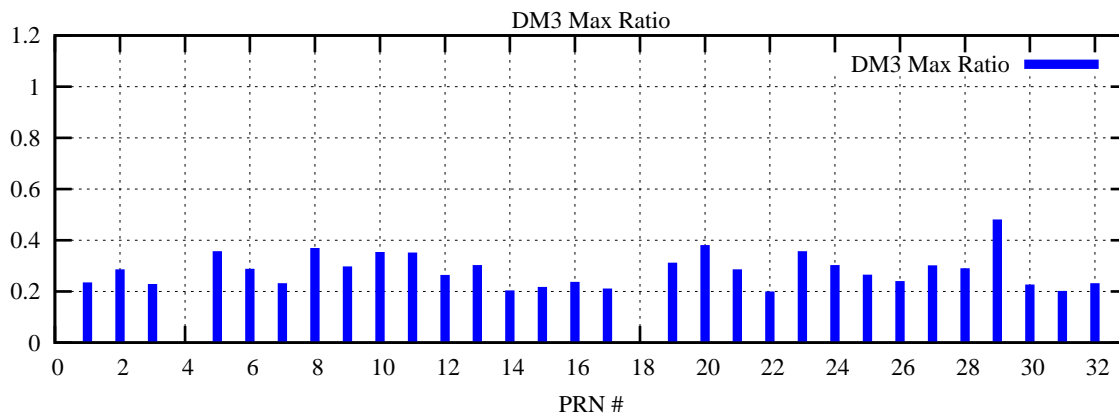

Ratio (PRN Bias/Threshold)

GpsWeek 2080 Day 3

Skinny (Type 0): PRN 8 22
Broad (Type 2): PRN 7 15 17 21 24