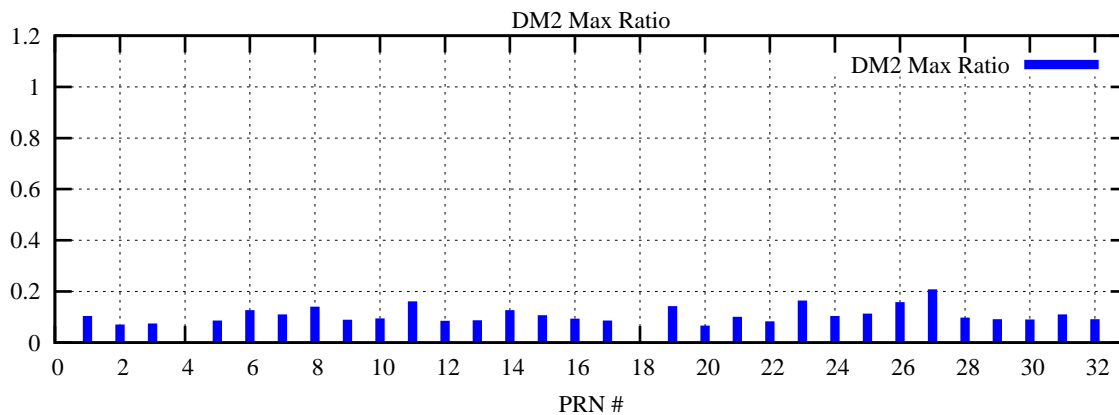

Ratio (PRN Bias/Threshold)

GpsWeek 2080 Day 3

Skinny (Type 0): PRN 8 22
Broad (Type 2): PRN 7 15 17 21 24