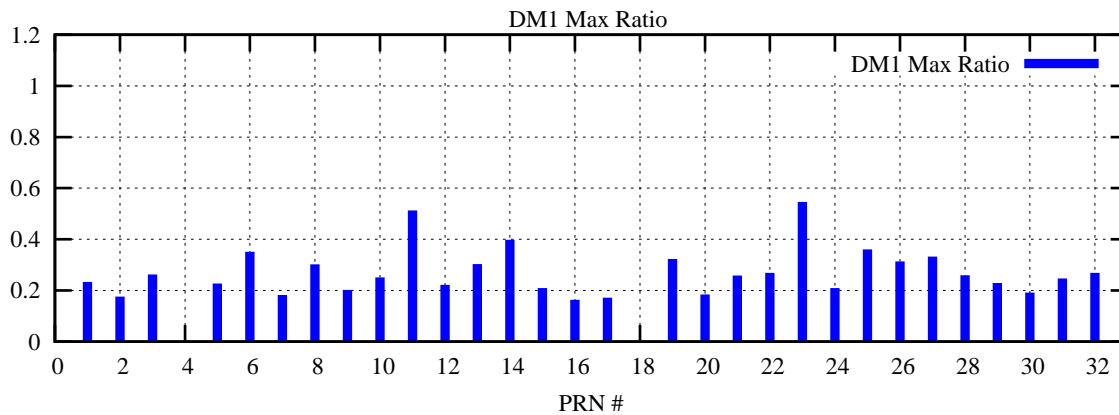

Ratio (PRN Bias/Threshold)

GpsWeek 2080 Day 3

Skinny (Type 0): PRN 8 22
Broad (Type 2): PRN 7 15 17 21 24