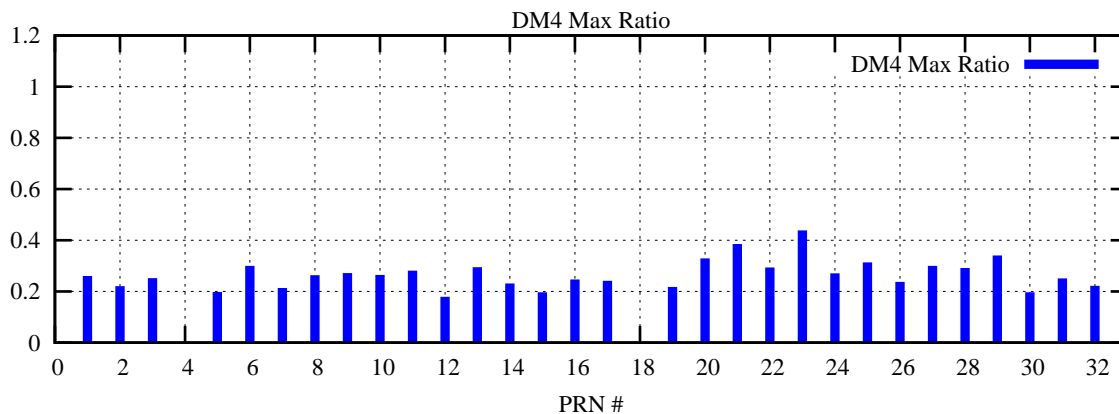

Ratio (PRN Bias/Threshold)

GpsWeek 2080 Day 3

Skinny (Type 0): PRN 8 22
Broad (Type 2): PRN 7 15 17 21 24