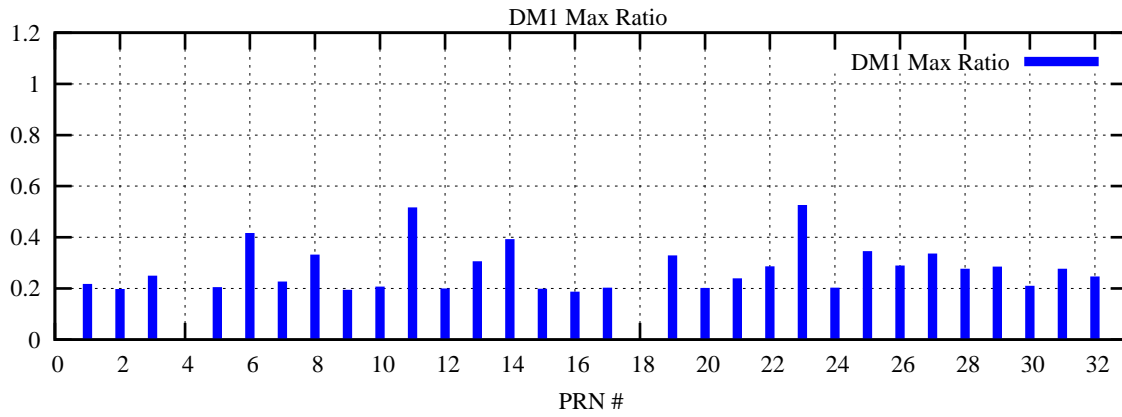

Ratio (PRN Bias/Threshold)

GpsWeek 2080 Day 4

Skinny (Type 0): PRN 8 22
Broad (Type 2): PRN 7 15 17 21 24