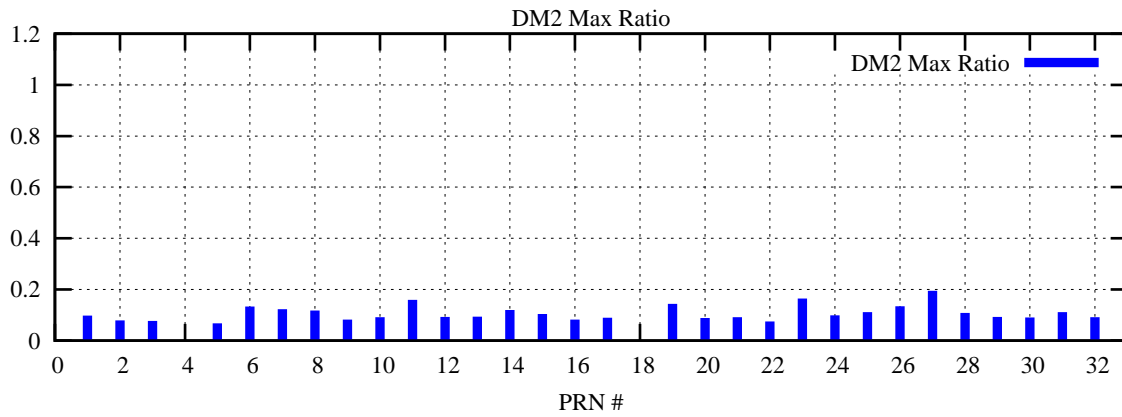

Ratio (PRN Bias/Threshold)

GpsWeek 2080 Day 4

Skinny (Type 0): PRN 8 22
Broad (Type 2): PRN 7 15 17 21 24