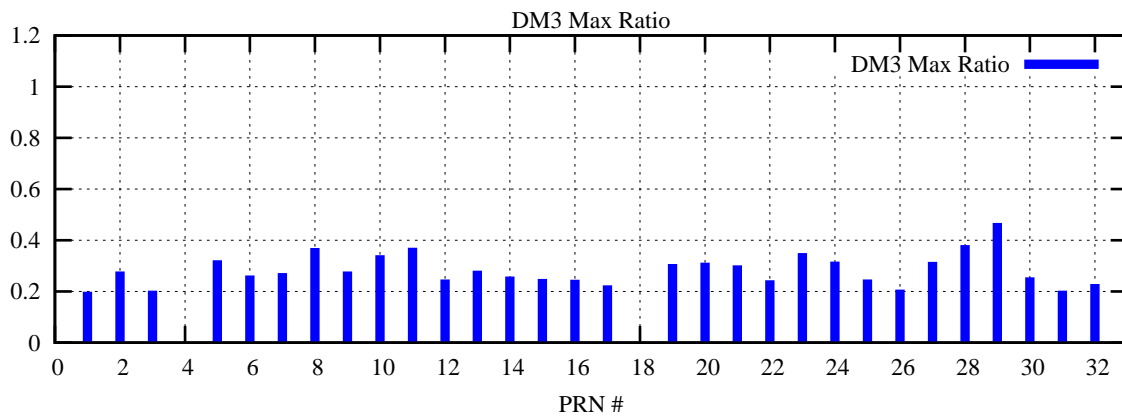

Ratio (PRN Bias/Threshold)

GpsWeek 2080 Day 4

Skinny (Type 0): PRN 8 22
Broad (Type 2): PRN 7 15 17 21 24