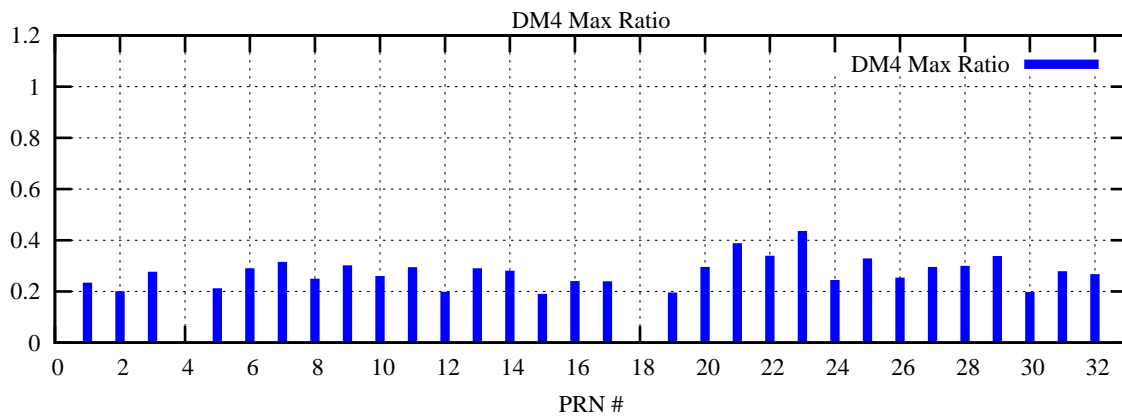

Ratio (PRN Bias/Threshold)

GpsWeek 2080 Day 4

Skinny (Type 0): PRN 8 22
Broad (Type 2): PRN 7 15 17 21 24